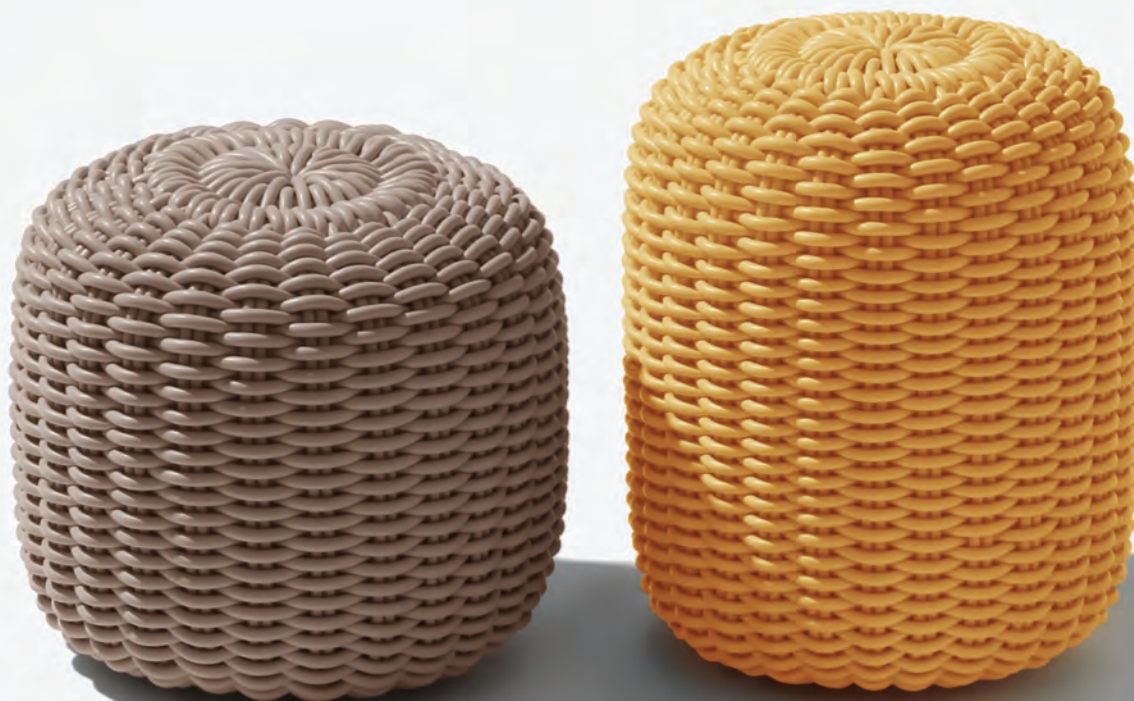

ROUND STOOL

SHORE

Round Stool in Monochrome 04 / Clay, 18" Ø x 15" H /// Round Stool in Monochrome 06 / Mango, 17" Ø x 19" H

MSRP

Size	Monochrome	Gradient	Pixel	Multistripe	Overlay
18" Ø x 15" H	\$990	\$1199	\$1099	\$1199	\$1199
17" Ø x 19" H	\$1045	\$1245	\$1145	\$1245	\$1245

- Furniture is made in our 1.0" thick Bold Weave.
- Approximate weight of 18" Ø x 15" H Stool is 9 kg / 20 lbs.
- Approximate weight of 17" Ø x 19" H Stool is 10 kg / 22 lbs.
- Can be fully customized by size, color, and pattern.
- Fully handmade in London, England.
- Made of high-performance silicone and marine-grade reticulated foam.