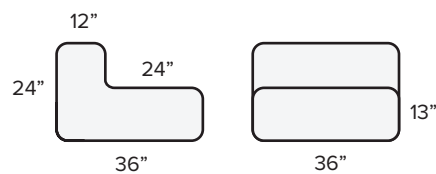

# LOUNGER

SHORE

Lounger in Monochrome 07 / Blush

Size	MSRP				
	Monochrome	Gradient	Pixel	Multistripe	Overlay
36" L x 36" W x 24" H	\$3900	\$4400	\$4200	\$4400	\$4400

- Seat Height is 13" and Seat Depth is 24".
- Approximate weight is 26 kg / 57 lbs.
- Furniture is made in our 1.0" thick Bold Weave.
- Can be fully customized by size, color, and pattern.
- Fully handmade in London, England.
- Made of high-performance silicone and marine-grade reticulated foam.