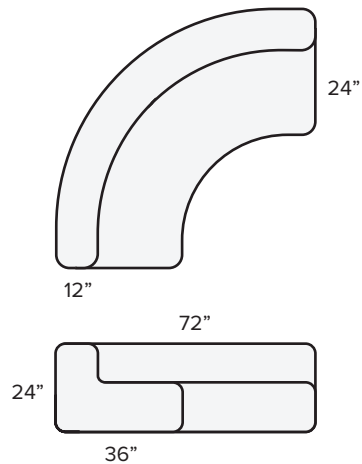

# CURVED SOFA

SHORE

Curved Sofa in Monochrome 15 / Smoke

Size	MSRP				
	Monochrome	Gradient	Pixel	Multistripe	Overlay
72" L x 72" W x 24" H	\$10900	12200	\$11500	\$12200	\$12200

- Seat Height is 13" and Seat Depth is 24".
- Approximate weight is 65 kg / 143 lbs.
- Furniture is made in our 1.0" thick Bold Weave.
- Can be fully customized by size, color, and pattern.
- Fully handmade in London, England.
- Made of high-performance silicone and marine-grade reticulated foam.