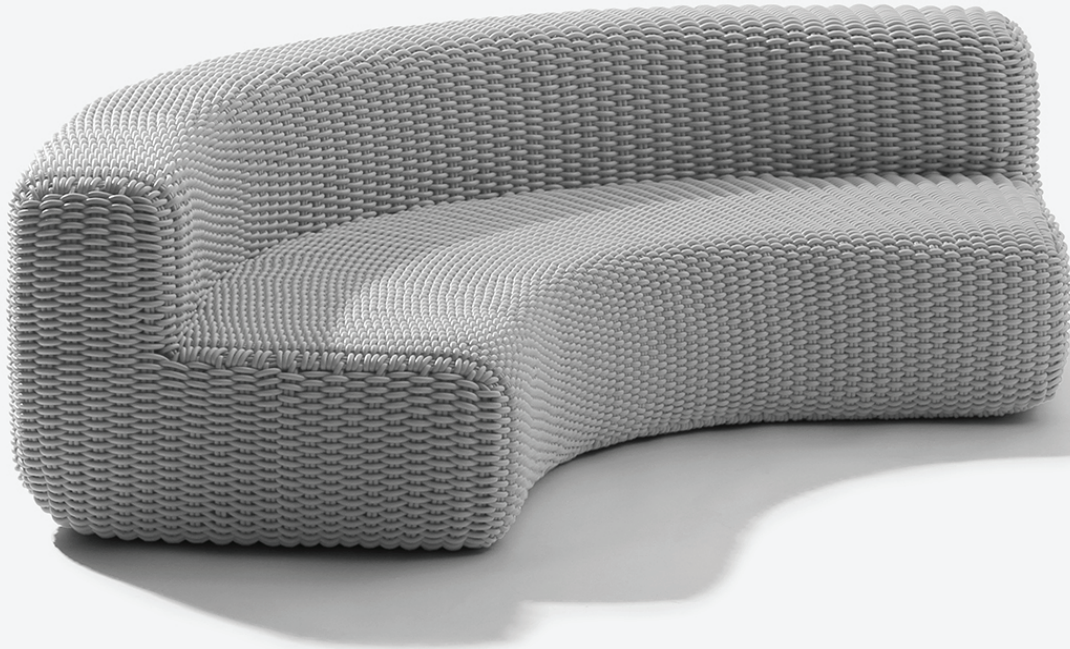

# CURVED SOFA

SHORE

Curved Sofa in Monochrome 15 / Smoke

Size	MSRP				
	Monochrome	Gradient	Pixel	Multistripe	Overlay
72" L x 72" W x 24" H	\$10900	12200	\$11500	\$12200	\$12200

- Seat Height is 13" and Seat Depth is 24".
- Approximate weight is 65 kg / 143 lbs.
- Furniture is made in our 1.0" thick Bold Weave.
- Can be fully customized by size, color, and pattern.
- Fully handmade in London, England.
- Made of high-performance silicone and marine-grade reticulated foam.