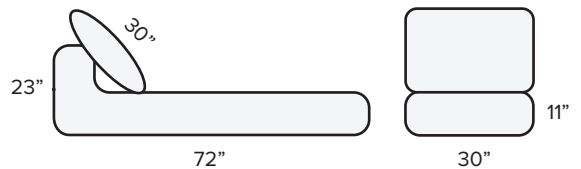

# CHAISE

SHORE

Chaise in Monochrome 01 / Lavender

Size	MSRP				
	Monochrome	Gradient	Pixel	Multistripe	Overlay
72" L x 30" W x 23" H	\$4200	\$4800	\$4400	\$4800	\$4800

- Seat Height is 11" and Seat Depth is 62".
- Approximate weight is 40 kg / 88 lbs.
- Furniture is made in our 1.0" thick Bold Weave.
- Can be fully customized by size, color, and pattern.
- Fully handmade in London, England.
- Made of high-performance silicone and marine-grade reticulated foam.