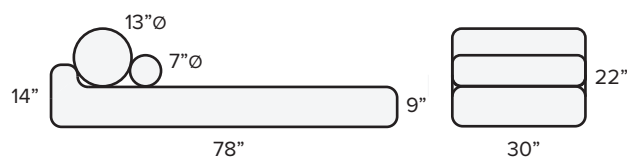

BOLSTER CHAISE

SHORE

Bolster Chaise in Monochrome 02 / Peach

Size	MSRP				
	Monochrome	Gradient	Pixel	Multistripe	Overlay
78" L x 30" W x 22" H	\$4200	\$4800	\$4400	\$4800	\$4800

- Seat Height is 9" and Seat Depth is 72".
- Approximate weight is 40 kg / 88 lbs.
- Furniture is made in our 1.0" thick Bold Weave.
- Can be fully customized by size, color, and pattern.
- Fully handmade in London, England.
- Made of high-performance silicone and marine-grade reticulated foam.