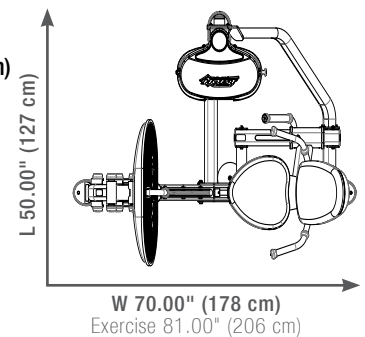

LEG PRESS/CALF RAISE

HD-3403

FEATURES

- Eleven linear seat adjustments to accommodate varying leg lengths
- Large oval foot plate provides multiple foot placements for both leg press and calf exercises
- Step through design

SPECS

- Product Dimensions L x W x H
50" x 70" [81" x 63"
(127 cm x 178 cm [206 cm] x 161 cm)
- Product Weight: 623 lbs.
- Weight Stack:
280 lbs. (127 kg)

HOIST® offers one of the best warranty policies in the industry, reaffirming our commitment to quality and customer satisfaction. HOIST warranties this product to the original purchaser only. HOIST guarantees this product to be free from defects in workmanship and/or materials under normal use or service.