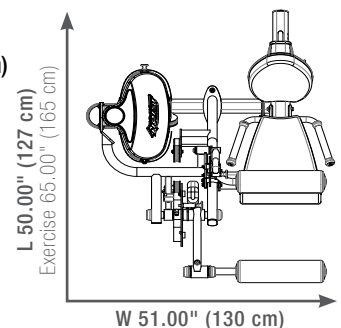

LEG EXTENSION/LEG CURL

HD-3400

FEATURES

- Eight back pad adjustments for varying leg lengths
- Multiple range-of-motion adjustments for both exercises
- Self-aligning roller pad automatically adjusts to reduce potential stress of the ankle joints

SPECS

- Product Dimensions L x W x H
50" [65"] x 51" x 55"
(127 cm [165 cm] x 130 cm x 140 cm)
- Product Weight: 529 lbs.
- Weight Stack:
215 lbs. (98 kg)

HOIST® offers one of the best warranty policies in the industry, reaffirming our commitment to quality and customer satisfaction. HOIST warranties this product to the original purchaser only. HOIST guarantees this product to be free from defects in workmanship and/or materials under normal use or service.