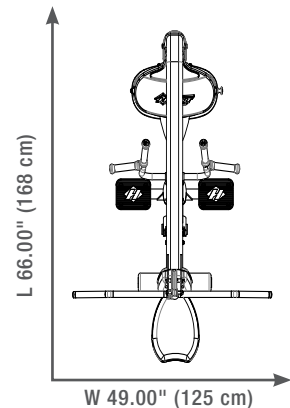

## LAT PULLDOWN/MID ROW

HD-3200

### FEATURES

- Telescoping chest pad with integrated thigh hold-down provides proper positioning and support for pulldown and mid row exercises
- Dual position hand grips for mid-row exercises
- Includes ultra lite aluminum lat bar for lat pulldown exercises
- Seven seat pad adjustments for varying user heights
- Integrated storage for lat bar during mid row exercises

### SPECS

- Product Dimensions L x W x H  
66" x 49" x 87"  
(168 cm x 125 cm x 221 cm)
- Product Weight: 492 lbs.
- Weight Stack:  
215 lbs. (98 kg)

HOIST® offers one of the best warranty policies in the industry, reaffirming our commitment to quality and customer satisfaction. HOIST warranties this product to the original purchaser only. HOIST guarantees this product to be free from defects in workmanship and/or materials under normal use or service.