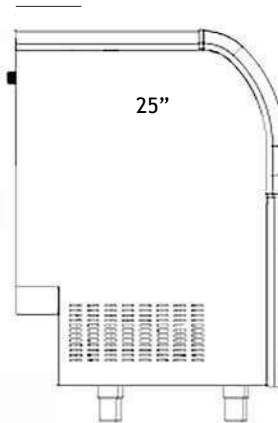

STANDARD FEATURES

- Up to 130 lbs. production of ice per 24 hours
- Built-in ice storage capacity of 58 lbs.
- Crescent shaped cubes
- Ergonomic ice access with slide-up door
- Smart display with friendly operation
- Thermo insulated ice bin
- Heavy duty 304 stainless steel exterior
- Removable & washable air filter
- Adjustable 6" legs for level install
- ETL Safety & Sanitation listed
- Water filter recommended

SPECIFICATIONS

MODEL OCU-130

Cond Unit	Cube Style	Daily Production	Cube Cycle Full Dice	Cube Cycle Half Dice	Storage	Water Usage gal/100lbs 90°F - 70°F	Voltage	Watt/Amps
Air Cooled	Crescent	130 lbs/24hr/58 kg	120 pcs	240	58 lbs. (26.4 kg)	22 gal	115V/60Hz	420 W 3.5 Amps
Net Weight	Shipping Weight	Refrigerant	Water Connection	Water Pressure	Overall Dimensions (WDH)		Shipping Dimensions (WDH)	
124 lbs (56.4 kg)	135 lbs (61.4 kg)	R290	3/4"	20-80 PSI	23.8 x 25.8 x 36.8 in 604 x 656 x 933 mm		27.4 x 28.4 x 39.3. in 696 x 719 x 999 mm	