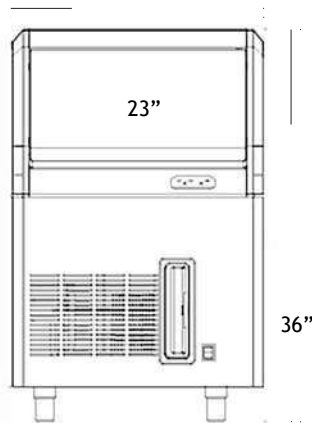

OSION

OCU-130 ICE MAKER

SELF CONTAINED UNDERCOUNTER

This heavy duty self-contained ice maker features maximum output, high storage capacity with space-saving application. A classic design with automatic easy operation panel and low energy consumption.

STANDARD FEATURES

- Up to 130 lbs. production of ice per 24 hours
- Built-in ice storage capacity of 58 lbs.
- Crescent shaped cubes
- Ergonomic ice access with slide-up door
- Smart display with friendly operation
- Thermo insulated ice bin
- Heavy duty 304 stainless steel exterior
- Removable & washable air filter
- Adjustable 6" legs for level install
- ETL Safety & Sanitation listed
- Water filter recommended

SPECIFICATIONS

MODEL OCU-130

Cond Unit	Cube Style	Daily Production	Cube Cycle Full Dice	Cube Cycle Half Dice	Storage	Water Usage gal/100lbs 90°F - 70°F	Voltage	Watt/Amps
Air Cooled	Crescent	130 lbs/24hr/58 kg	120 pcs	240	58 lbs. (26.4 kg)	22 gal	115V/60Hz	420 W 3.5 Amps
Net Weight	Shipping Weight	Refrigerant	Water Connection	Water Pressure	Overall Dimensions (WDH)		Shipping Dimensions (WDH)	
124 lbs (56.4 kg)	135 lbs (61.4 kg)	R290	3/4"	20-80 PSI	23.8 x 25.8 x 36.8 in 604 x 656 x 933 mm		27.4 x 28.4 x 39.3. in 696 x 719 x 999 mm	