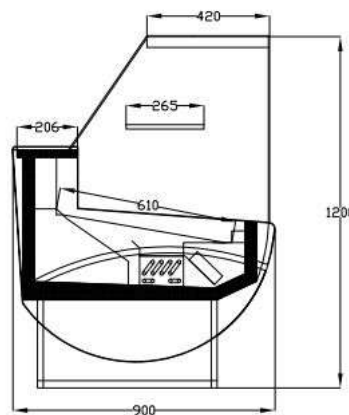

I7 SLIM

Type Code

SLIM **130** **R**

Name of product

Cabinet length: 1 300 mm

Front glass: R - Straight C - Curved

Standard features

- Self-contained compressor, plug in for use
- Inner top LED light
- Up-down front straight or curved glass door
- Carel digital thermostat
- With back refrigerated storage cabinet
- Intermediate ambient glass shelf
- Stainless steel interior
- R404a gas
- Custom color

Accessories

- R290 gas

SLIM	Models	100	130	150	200	250
Length incl. endpanels (40 mm each)	[mm]	1 000	1 300	1 500	2 000	2 500
Temperature range	[°C]			0 / +6		
Display volume / Height 1 200 mm	[L]	85	110	130	175	220
Length incl. endpanels (40 mm each)	[mm]	1 000	1 300	1 500	2 000	2 500
Temperature range	[°C]			0 / +6		
Display volume / Height 1 200 mm	[L]	85	110	130	175	220