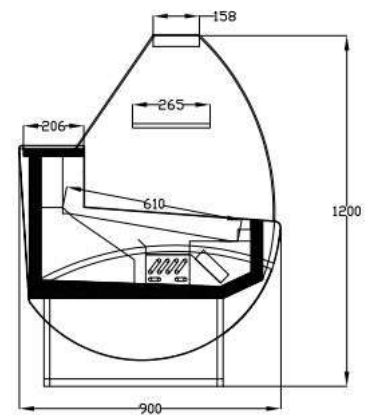

I7 SLIM

Type Code

SLIM **130** **R**

Name of product

Cabinet length: 1 300 mm

Front glass: R - Straight C - Curved

Standard features

- Self-contained compressor, plug in for use
- Inner top LED light
- Up-down front straight or curved glass door
- Carel digital thermostat
- With back refrigerated storage cabinet
- Intermediate ambient glass shelf
- Stainless steel interior
- R404a gas
- Custom color

Accessories

- R290 gas

SLIM	Models	100	130	150	200	250
Length incl. endpanels (40 mm each)	[mm]	1 000	1 300	1 500	2 000	2 500
Temperature range	[°C]			0 / +6		
Display volume / Height 1 200 mm	[L]	85	110	130	175	220
Length incl. endpanels (40 mm each)	[mm]	1 000	1 300	1 500	2 000	2 500
Temperature range	[°C]			0 / +6		
Display volume / Height 1 200 mm	[L]	85	110	130	175	220