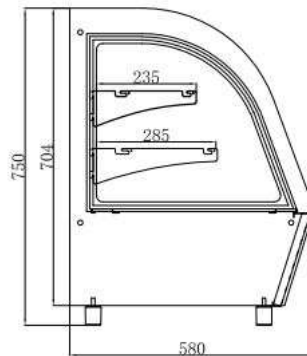

17 LISA

Type Code **LISA** **90** **C**
 Name of product
 Cabinet length: 900 mm
 Front glass shape: C - Curved R - Straight

Standard features

- Self-contained compressor, plug in for use
- Ventilated cooling system
- Inner LED light under top
- Triple glazed anti-fog front glass
- Carel digital thermostat
- Auto defrost and auto-evaporation water tray
- R134a gas
- Base: stainless steel

Accessories

- R290 gas

LISA	Models	66	90	120
Length	[mm]	660	900	1 200
Temperature range	[°C]		+2 / +8	
C Display volume	[L]	85	120	160
Length	[mm]	660	900	1 200
Temperature range	[°C]		+2 / +8	
R Display volume	[L]	85	120	160