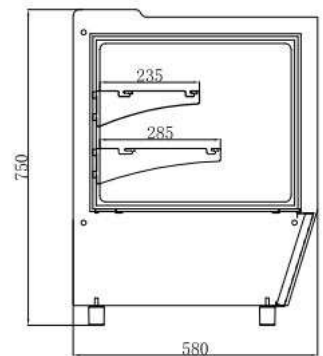

17 LISA

Type Code **LISA** **90** **C**
 Name of product
 Cabinet length: 900 mm
 Front glass shape: C - Curved R - Straight

Standard features

- Self-contained compressor, plug in for use
- Ventilated cooling system
- Inner LED light under top
- Triple glazed anti-fog front glass
- Carel digital thermostat
- Auto defrost and auto-evaporation water tray
- R134a gas
- Base: stainless steel

Accessories

- R290 gas

LISA	Models	66	90	120
Length	[mm]	660	900	1 200
Temperature range	[°C]		+2 / +8	
C Display volume	[L]	85	120	160
Length	[mm]	660	900	1 200
Temperature range	[°C]		+2 / +8	
R Display volume	[L]	85	120	160