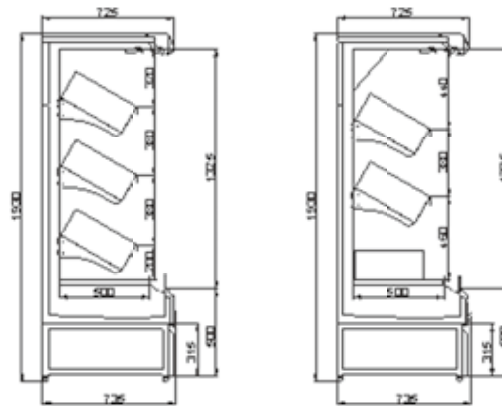

76" ALASKA-LINE OPEN AIR MERCHANDISE COOLER

HIT-23V

Features

- R404a refrigeration
- Low energy consumption and high cooling capacity. They are achieved by increasing evaporation temperature and heat exchange amount of efficient evaporator.
- Super wide night curtain minimizes the gaps between curtains to save more energy.
- The product is equipped with internationally famed brand compressors with high refrigeration efficiency, plug and play, easy for operation.
- Huge open space, low front edge, all maximize display effect.
- Incline shelves design, easy for display.
- Suitable size baskets, convenient for loading goods.
- LED lamp.
- Off-cycle defrost reduces energy consumption.

Product Model	HIT-23		
UNIT Dimensions (W / D/ H mm)	2560*735*1930		
Packing Dimensions (W / D/ H mm)	2734*845*2090		
Display Area(M ²)	3.3		
Effective Volume (L)	1200		
Cooling System	Ventilated		
Temperature range	3H1		
Kind of Refrigerant	R404A		
Compressor brand	CRSS		
Evaporator Fans brand	EBM		
Controller Brand	CAREL		
Light	LED LIGHT		
Power	220V/ 60Hz/ 1PH/ 15Amps		