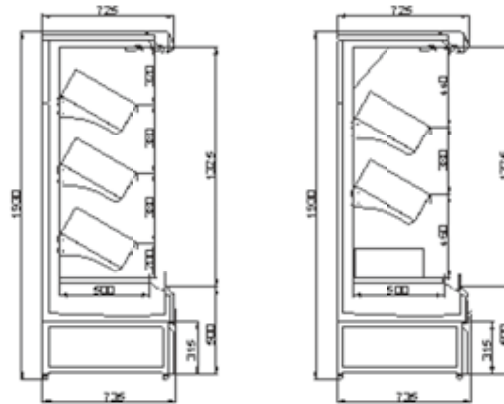

76" ALASKA-LINE OPEN AIR MERCHANDISE COOLER

HIT-23