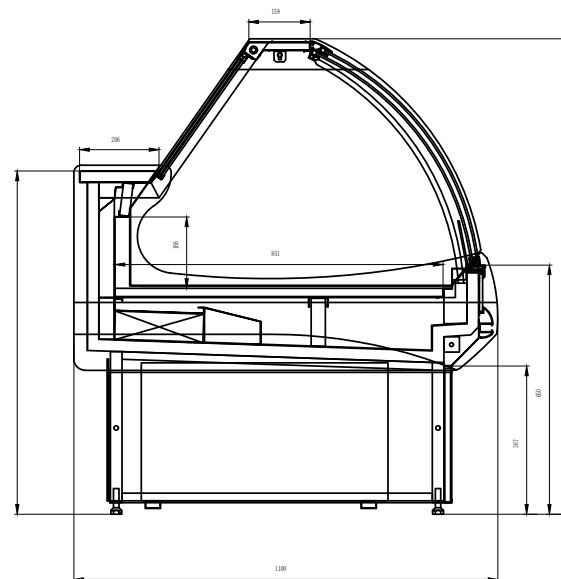

# 78" Alaska-Line Meat/Deli Display Cooler 14.4 Cu.Ft.

Product Model	HIT-26			
Unit Dimension (W/D/H mm)	1980*1100*1240			
Packing Dimensions (W / D/H mm)	2180*1160*1400			
Display Area(M2)	1.6			
Effective Volume (L)	410			
Cooling system	Ventilated			
Temperature range	3M1			
Kind of Refrigerant	R404A			
Compressor brand	SECOP/WITHOUT COMPRESSOR			
Evaporator Fans brand	EBM			
Controller Brand	CAREL			
Light	LED LIGHT			
Power	110V/60Hz/12A			