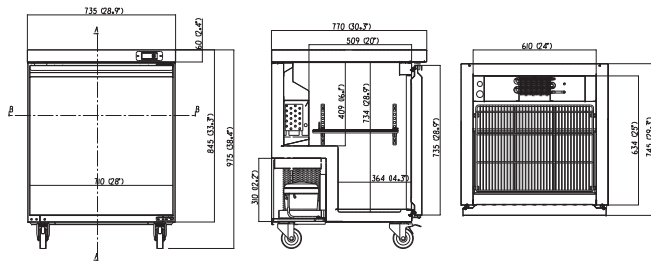

TUC-29F

Features

- American fashionable style counter
- Exterior material SS430, interior Pre-coated Aluminum
- Reversible doors and automatically self close when less than 90° open
- Inner box curved edges for easy cleaning
- Magnetic sealing strip keeps the cold air inside. Easy to remove without use of tools
- With Lock and key
- Digital thermostat Italian famous brand Dixell, Carel, Eltwell
- High quality famous compressor: Embraco Internal LED light

Options

- Fans: Germany Well-known brand EBM fans
- Automatic defrost cooling system
- Adjustable stainless steel feet or lockable castors
- Special various front panel design according to customer request