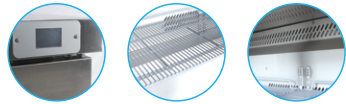

TUC-29F

Features

- American fashionable style counter
- Exterior material SS430, interior Pre-coated Aluminum
- Reversible doors and automatically self close when less than 90° open
- Inner box curved edges for easy cleaning
- Magnetic sealing strip keeps the cold air inside. Easy to remove without use of tools
- With Lock and key
- Digital thermostat Italian famous brand Dixell, Carel, Eltwell
- High quality famous compressor: Embraco Internal LED light

Options

- Fans: Germany Well-known brand EBM fans
- Automatic defrost cooling system
- Adjustable stainless steel feet or lockable castors
- Special various front panel design according to customer request