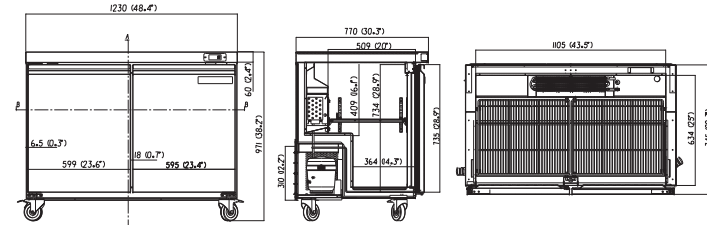

### Features

- American fashionable style counter
- Exterior material SS430, interior Pre-coated Aluminum
- Reversible doors and automatically self close when less than 90° open
- Inner box curved edges for easy cleaning
- Magnetic sealing strip keeps the cold air inside. Easy to remove without use of tools
- With Lock and key
- Digital thermostat Italian famous brand Dixell, Carel, Eltwell
- High quality famous compressor: Embraco Internal LED light

TUC-48F

TUC-60F

TUC-72F

Product Model	TUC29F	TUC48F	TUC60F	TUC72F
Unit dimensions (W / D / H mm)	735*805*976	1230*805*976	1555*805*976	1827*805*976
Unit dimensions (W / D / H inch)	28 <sub>15/16</sub> * 31 <sub>11/16</sub> * 38 <sub>27/64</sub>	48 <sub>27/64</sub> * 31 <sub>11/16</sub> * 38 <sub>27/64</sub>	61 <sub>7/32</sub> * 31 <sub>11/16</sub> * 38 <sub>27/64</sub>	71 <sub>59/64</sub> * 31 <sub>11/16</sub> * 38 <sub>27/64</sub>
Packing dimensions (W / D / H mm)	785*895*1035	1280*895*1035	1605*895*1035	1880*895*1035
Packing dimensions (W / D / H inch)	30 <sub>29/32</sub> * 35 <sub>15/64</sub> * 40 <sub>3/4</sub>	50 <sub>25/64</sub> * 35 <sub>15/64</sub> * 40 <sub>3/4</sub>	63 <sub>3/16</sub> * 35 <sub>15/64</sub> * 40 <sub>3/4</sub>	74 <sub>1/8</sub> * 35 <sub>15/64</sub> * 40 <sub>3/4</sub>
Net capacity (CUFT)	6.7	11.1	14.1	16.6
Net Capacity(L)	190	314	399	470
Cooling System	Ventilated	Ventilated	Ventilated	Ventilated
Temperature range(°F)	-10~10	-10~10	-10~10	-10~10
Kind Of Refrigerant	R290	R290	R290	R290
Compressor	Embraco	Embraco	Embraco	Embraco
Controller Brand	Digital(Dixell)	Digital(Dixell)	Digital(Dixell)	Digital(Dixell)
Light	/	/	/	/
Number of Shelves	1	2	2	3
Number of Door	1	2	2	3
40° Container load	60	44	28	26