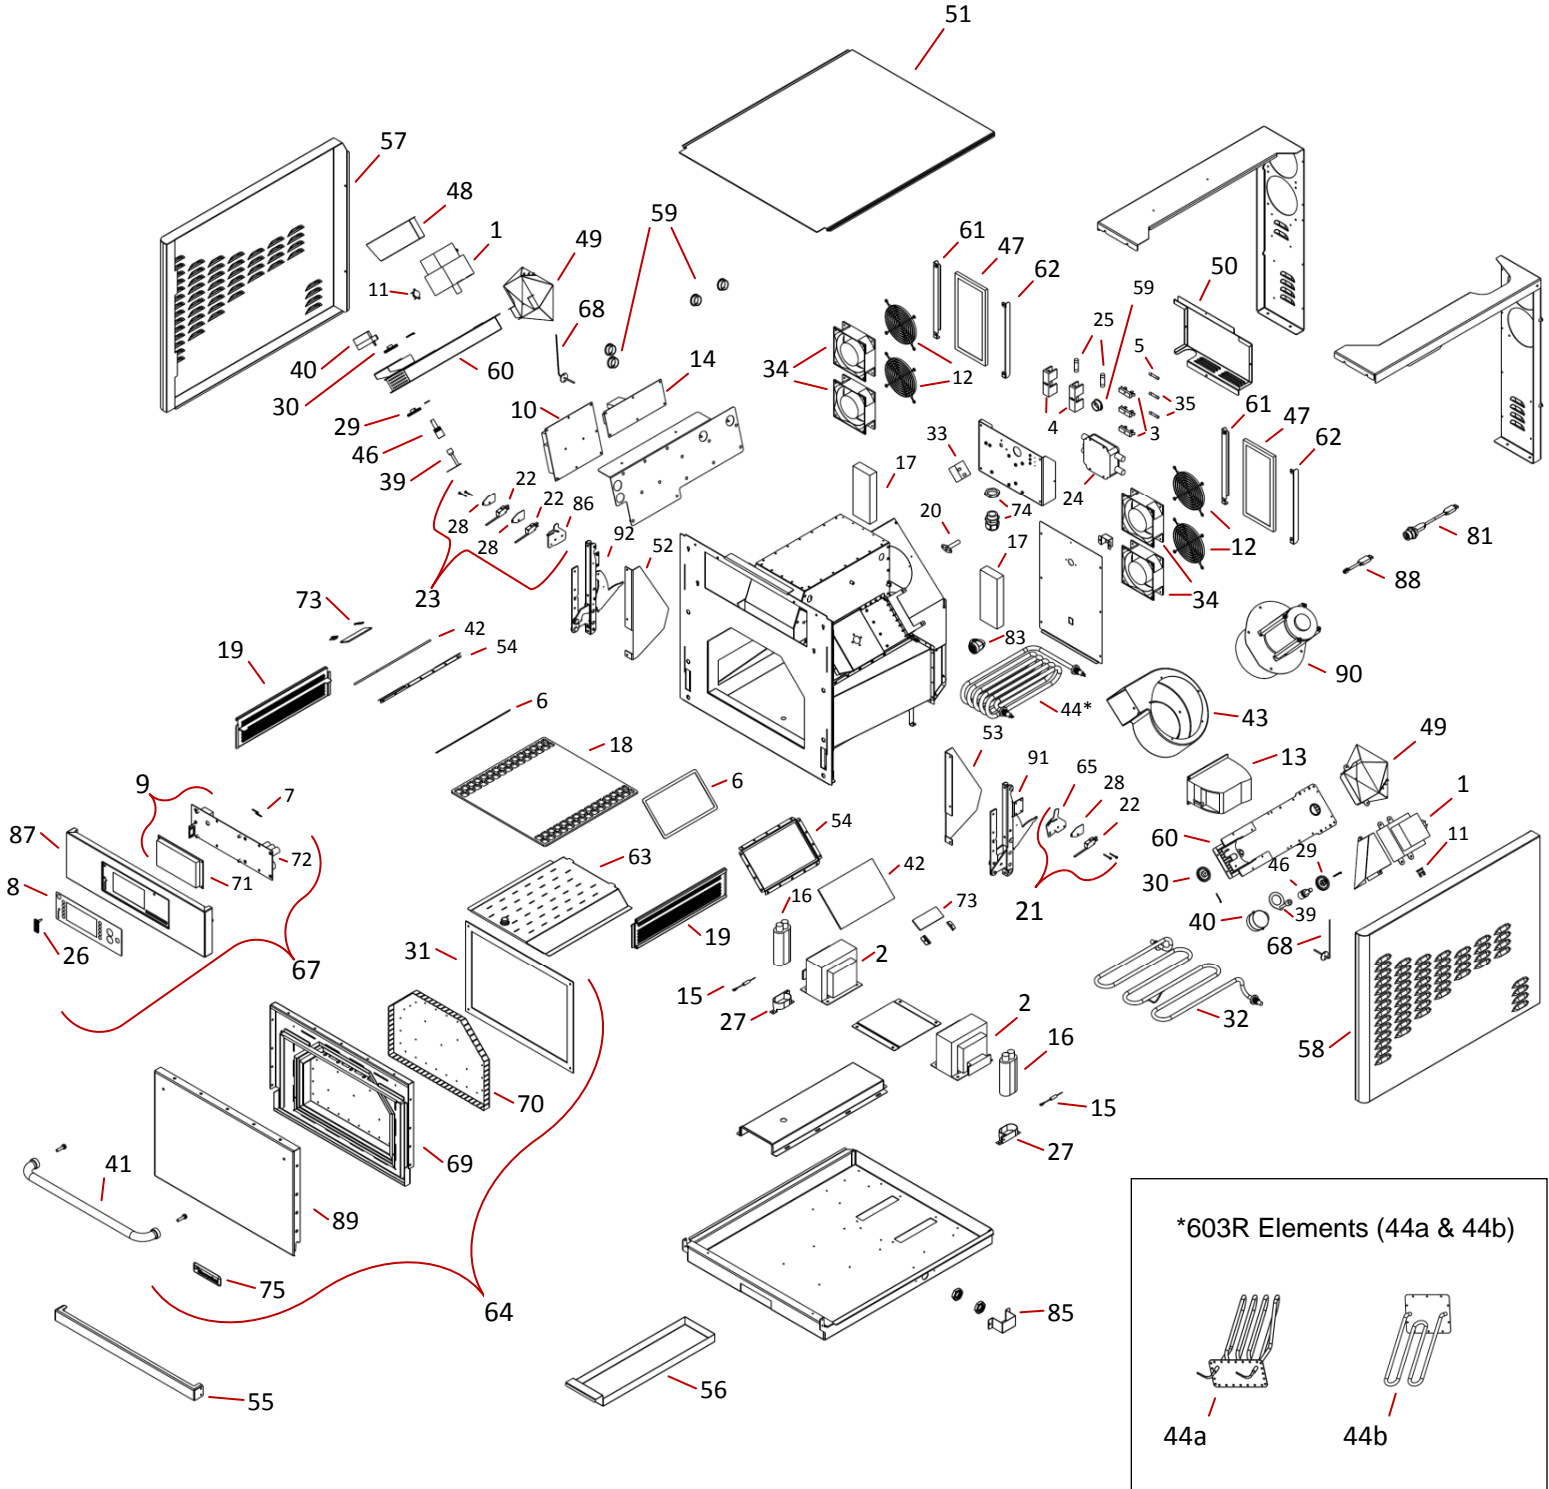

# 603R/63R SPARE PARTS EXPLODED VIEW

**Note:** Unique part numbers specified in Spare Parts List on page 2

Example:

6	333013	Resistan Gasket (63R)	2
	333101	Resistan Gasket (603R)	2

# 603R/63R Spare Parts List

(S/N 1107XXXXXXXXXX and below 603R  
S/N 1108XXXXXXXXXX and above 63R)

Item #	Spare Part #	Description	Qty Per Oven
1	333000	Magnetron	2
2	333002	Transformer, High Voltage	2
3	333006	Fuse Holder Small	3
4	333008	Fuse Holder Large	2
5	333009	Fuse .5A Fastblow	1
6	333013	Resistan Gasket (63R)	2
	333101	Resistan Gasket (603R)	2
7	333014	Thermocouple, Cabinet	1
8	333025	Control Overlay	1
9	333026	VFD / Control Board Assembly	1
10	333027	Relay Board, Main	1
11	333034	High Limit Magnetron	2
12	333036	Fan Guard	4
13	333044	Speed Control	1
14	333045	Relay Board, Aux	1
15	333046	Diode, High Voltage	2
16	333047	Capacitor, High Voltage	2
17	333055	Catalyst	2
18	333056	Cook Plate	1
19	333058	Grease Filter Weldment (63R)	2
20	333060	Tube Weldment	1
21	333071	Secondary Switch Assembly	1
22	333072	Microswitch	3
23	333073	Primary Switch Assembly	1
24	333075	RFI Filter	1
25	333076	Fuse 30 amp Main	2
26	333092	Menu Card Cover	1
27	333096	Capacitor Clamp	2
28	333097	Door Switch Spacer	3
29	333098	Gear, Stirrer	2
30	333099	Gear, Stirrer Motor	2
31	333100	Door Gasket	1
32	333107	Heating Element, Radiant	1
33	333109	Cavity High Limit	1
34	333110	Cabinet Fan	4
35	333111	Fuse 20 amp Slowblow	2
36	333116	Gasket, Base (NOT SHOWN)	1
37	333121	Cut Off Bulb Mount	1
38	333138	Sealant RTV 106 Tube (NOT SHOWN)	x
39	333166	Stirrer Antenna	2
40	333167	Stirrer Motor Assembly	2
41	333185	Door Handle	1
42	333206	Partition Plate (63R)	2
	333095	Partition Plate Assy (603R) – (includes #54)	2
43	333215	Scroll Housing - CW	1
44	333216	Top Heater, (63R)	1
44a	333108	Heating Element, Top (603R) (Picture inset)	1
44b	333106	Heating Element, Back (603R) (Picture inset)	1