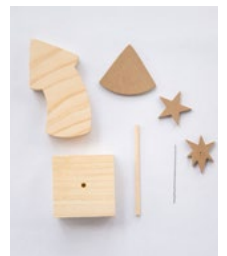

July - Curved Rocket

Item: 02120-7 Display Size: 3.5"x10.5"