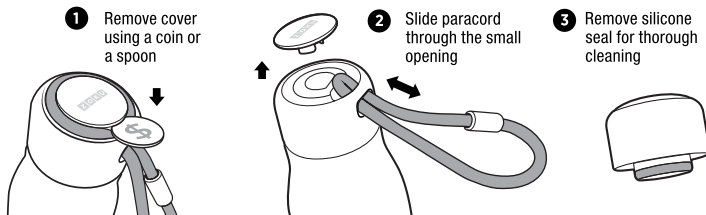

- If filling with boiling liquid, allow liquid to cool down with the cap off for at least 4 minutes before attaching the cap.
- During usage, fill to slightly below internal threads.
- Not for use on a stove or in a microwave, oven, dishwasher or freezer.
- Although steel is durable, strong impacts or dropping can compromise the vacuum insulation, preventing it from retaining temperatures.

- Do not microwave, place in oven or heat on stovetop or fire.
- Do not keep dairy or fermented beverages for extended periods.
- Make sure the cap is tightened completely before transport.

⚠ WARNING

- Small parts may be generated. Not for children under 3 years of age.

Cap Disassembly

The bottle cap disassembles for in depth cleaning.

⚠ **No Dishwasher.** Hand wash only. Dry thoroughly before reassembling. It is not necessary to disassemble the cap often to clean it.

Health, style and durability, perfectly balanced.