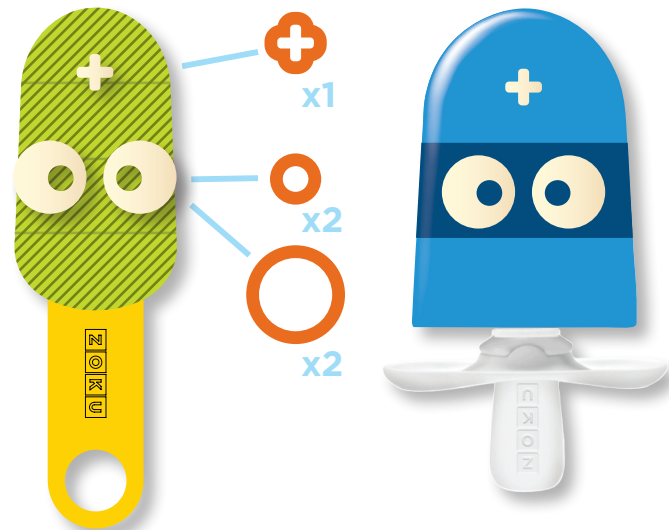

Welcome to the world of Zoku®!

Kōkō

Kenji

Moonbeam

ZOKU®

Character
Kit

INSTRUCTION MANUAL

www.zokuhome.com

ENGLISH

⚠ This product is not a toy. Close adult supervision is necessary at all times when any appliance is used by or near children. **WARNING: Choking Hazard**—contains small parts. Not for children under 3 years of age.