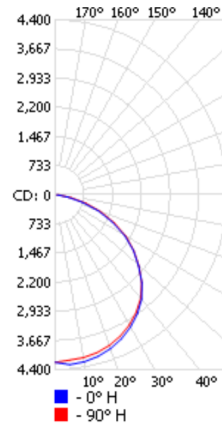

## Performance Data

Lens Type	Form Factor	Catalog No.	Rated Wattage (W)	Delivered Lumens	Efficacy (lm/W)
Frosted Acrylic	13.78"	<a href="#">UFO-100-MVD-850</a>	100W	14,600	146
		<a href="#">UFO-150-MVD-850</a>	149W	21,100	142
	16.5"	<a href="#">UFO-200-MVD-850</a>	200W	26,000	130
		<a href="#">UFO-240-MVD-850</a>	240W	31,200	130

## NOTES:

- <sup>1</sup> Made to order items. Minimum 90 day lead time. Minimum 500 order quantity.
- <sup>2</sup> DLC Listed
- <sup>3</sup> DLC Premium Listed
- <sup>4</sup> Quick ship: 4000K,5000K. Other CCTs may require a lead time or be special order
- <sup>5</sup> Typical color consistency. May vary or be changed.
- <sup>6</sup> L70 hours calculated based on LED package manufacturer LM80 report and ISTMT report of LED in luminaire. Stated values are for select catalog numbers. Contact GlobaLux for detailed information.
- <sup>7</sup> Actual performance may differ as a result of end-user environment and application. All values are design or typical values, measured under laboratory conditions at 25 °C.

Specifications and Dimensions subject to change without notice

Product Dimensions

UFO-100/150 (13.78")

UFO-200/240 (16.5")

Photometric Data

UFO-100-MVD-850 Tested in accordance to IESNA LM-79

Polar Candela Curve

RCC %:	80				70				50			
	RW %:	70	50	30	0	70	50	30	0	50	30	
RCR: 0	1.12	1.12	1.12	1.12	1.1	1.1	1.1	0.94	1.05	1.05		
1	1.03	0.98	0.94	0.9	1	0.96	0.92	0.8	0.92	0.89		
2	0.93	0.85	0.79	0.73	0.91	0.84	0.78	0.67	0.8	0.75		
3	0.85	0.75	0.67	0.61	0.82	0.73	0.66	0.57	0.7	0.64		
4	0.77	0.66	0.58	0.51	0.75	0.65	0.57	0.48	0.62	0.55		
5	0.71	0.59	0.5	0.44	0.69	0.58	0.5	0.42	0.56	0.49		
6	0.66	0.53	0.44	0.38	0.64	0.52	0.44	0.37	0.5	0.43		
7	0.61	0.48	0.39	0.33	0.59	0.47	0.39	0.32	0.45	0.38		
8	0.56	0.43	0.35	0.3	0.55	0.43	0.35	0.29	0.42	0.34		
9	0.53	0.4	0.32	0.27	0.51	0.39	0.32	0.26	0.38	0.31		
10	0.49	0.37	0.29	0.24	0.48	0.36	0.29	0.24	0.35	0.29		