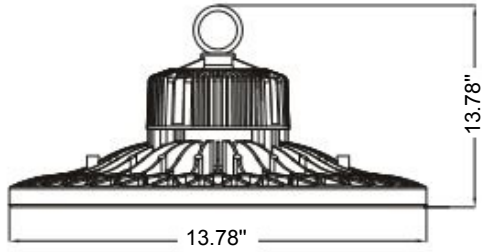

## NOTES:

- <sup>1</sup> Made to order items. Minimum 90 day lead time. Minimum 500 order quantity.
- <sup>2</sup> DLC Listed
- <sup>3</sup> DLC Premium Listed
- <sup>4</sup> Quick ship: 4000K,5000K. Other CCTs may require a lead time or be special order
- <sup>5</sup> Typical color consistency. May vary or be changed.
- <sup>6</sup> L70 hours calculated based on LED package manufacturer LM80 report and ISTMT report of LED in luminaire. Stated values are for select catalog numbers. Contact GlobaLux for detailed information.
- <sup>7</sup> Actual performance may differ as a result of end-user environment and application. All values are design or typical values, measured under laboratory conditions at 25 °C.

Specifications and Dimensions subject to change without notice

Product Dimensions

UFO-100/150 (13.78")

UFO-200/240 (16.5")

Photometric Data

UFO-100-MVD-850 Tested in accordance to IESNA LM-79

Polar Candela Curve