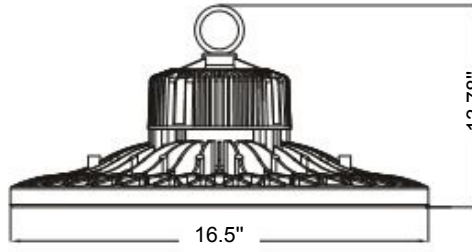

## NOTES:

- <sup>1</sup> Made to order items. Minimum 90 day lead time. Minimum 500 order quantity.
- <sup>2</sup> DLC Listed
- <sup>3</sup> DLC Premium Listed
- <sup>4</sup> Quick ship: 4000K,5000K. Other CCTs may require a lead time or be special order
- <sup>5</sup> Typical color consistency. May vary or be changed.
- <sup>6</sup> L70 hours calculated based on LED package manufacturer LM80 report and ISTMT report of LED in luminaire. Stated values are for select catalog numbers. Contact GlobaLux for detailed information.
- <sup>7</sup> Actual performance may differ as a result of end-user environment and application. All values are design or typical values, measured under laboratory conditions at 25 °C.

Specifications and Dimensions subject to change without notice

Product Dimensions

UFO-100/150 (13.78")

UFO-200/240 (16.5")

Photometric Data

UFO-100-MVD-850 Tested in accordance to IESNA LM-79

Polar Candela Curve