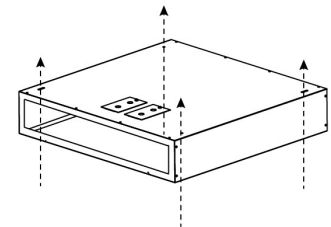

Photometric Data

Supplementals Information

E1T1-SMK, E1T2-SMK, E1T4-SMK
 Surface-mount housing kit for troffers and panels

Easily convert 1x4, 2x2, and 2x4 recessed troffer or flat panel fixtures for surface-mounting applications using E1T1-SMK, E1T2-SMK, or E1T4-SMK kits. A side-entry door is provided to facilitate easy installation and maintenance.

Specifications

E1T4-SMK	E1T2-SMK	E1T1-SMK

Installation

1. Remove two screws from each side access panels on both sides.

2. Slide both access panels off the main body.

3. Secure the SMK body to ceiling mounting surface through 4 mounting holes.

5. Re-install the two side access panels and secure with the 2 pairs of screws to complete the installation.

Dimensions and Packaging Info

Model Number	ELYTD4-2X2ND	ELYTD4-2X2NED	ELYTD4-2X4CD	ELYTD4-2X4ND	ELYTD4-2X4NED	ELYTD4-2X2CD	ELYTD4-2X4SD	ELYTD4-1X4CD
Item UPC	8 4594000791 3	8 4594000758 6	8 4594000706 7	8 4594000772 2	8 4594000707 4	8 4594000708 1	8 4594000705 0	8 4594000702 9
Case UPC	10 8 4594000791 0	10 8 4594000758 3	10 8 4594000706 4	10 8 4594000772 9	10 8 4594000707 1	10 8 4594000708 8	10 8 4594000705 7	10 8 4594000702 6
Master Carton UPC	20 8 4594000791 7	20 8 4594000758 0	20 8 4594000706 1		20 8 4594000707 8	20 8 4594000708 5	20 8 4594000705 4	20 8 4594000702 3
Item(s) per pack	1	1	1	1	1 fixture per package	1 fixture per package	1 fixture per package	1 fixture per package
packs per case								
Case per Master								
Item weight	11.5 lbs	11.5 lbs	11.5 lbs	11.5 lbs	21 lbs	12 lbs	21 lbs	13 lbs
Case weight								