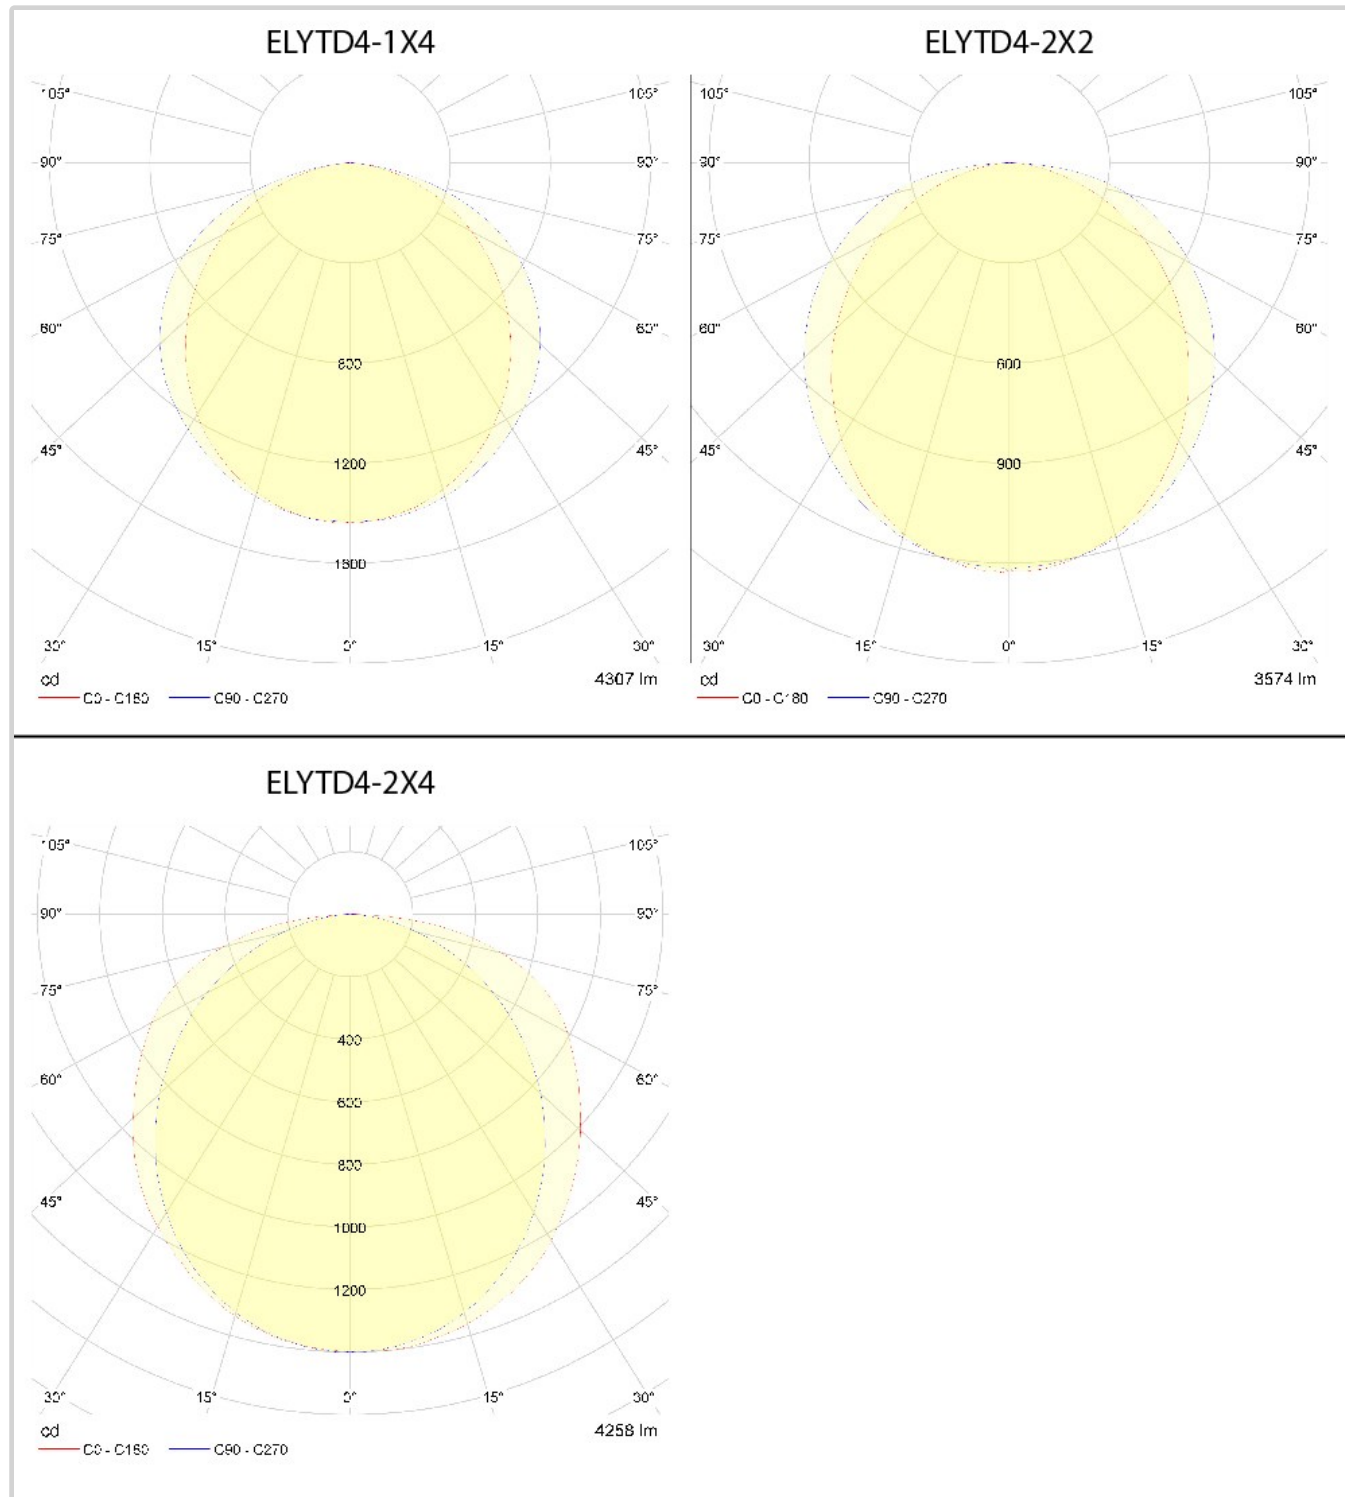

Photometric Data

Supplementals Information

E1T1-SMK, E1T2-SMK, E1T4-SMK
Surface-mount housing kit for troffers and panels