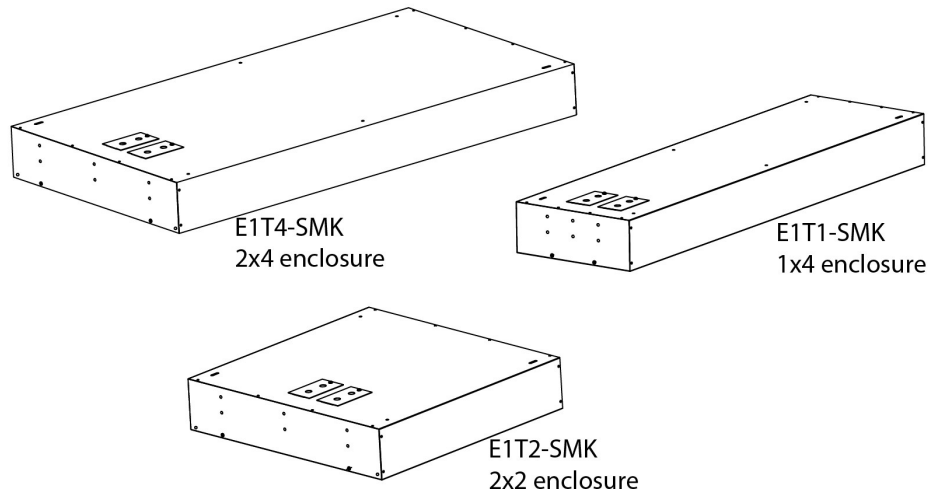

Photometric Data

Supplementals Information

E1T1-SMK, E1T2-SMK, E1T4-SMK
 Surface-mount housing kit for troffers and panels

Easily convert 1x4, 2x2, and 2x4 recessed troffer or flat panel fixtures for surface-mounting applications using E1T1-SMK, E1T2-SMK, or E1T4-SMK kits. A side-entry door is provided to facilitate easy installation and maintenance.

Specifications

E1T4-SMK	E1T2-SMK	E1T1-SMK

Installation

1. Remove two screws from each side access panels on both sides.

2. Slide both access panels off the main body.

3. Secure the SMK body to ceiling mounting surface through 4 mounting holes.