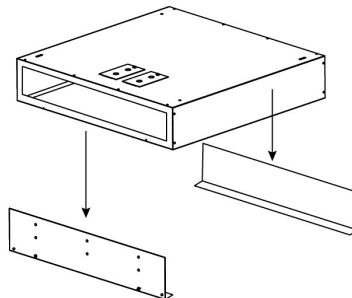

2. Slide both access panels off the main body.