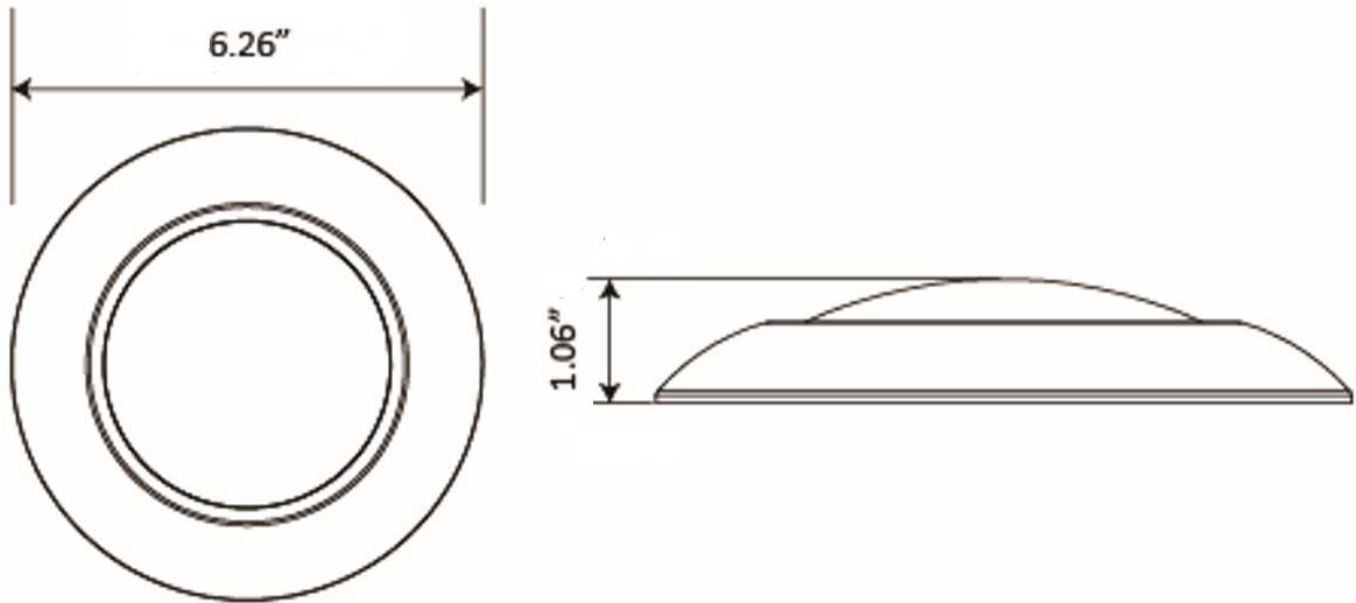

Product Dimensions

LDL3-6

GlobaLux
LIGHTING

© 2019 GlobaLux Lighting, LLC. All rights reserved. For informational purposes only. Reproduction in whole or part is prohibited without prior written consent of the copyright owner. The information presented in this document does not form part of any quotation or contract, is believed to be accurate and reliable and may be changed without notice. No liability will be accepted by the publisher for any consequences of its use. GlobaLux Lighting reserves the rights make changes in specification at any time without notice.

GlobaLux Lighting LLC
www.globaluxlighting.com
2037 S. Vineyard Ave
Ontario, CA 91761
Ph: 909-591-7506