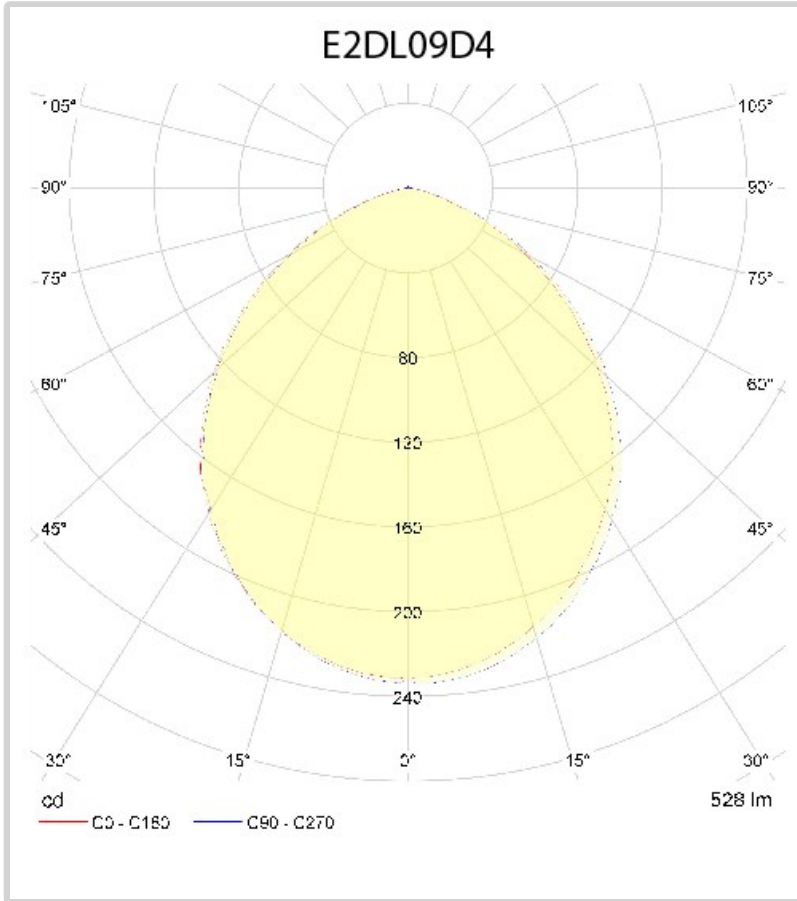

Applications

- Architectural decor
- Overhead accent lighting
- Spot area lighting
- General lighting

Specification

Order Number	50014	50015	50016
Model Number	E2DL09D4-827	E2DL09D4-830	E2DL09D4-840
Configuration	4-inch	4-inch	4-inch
Beam Angle	90°	90°	90°
Lumen Output	500 LM	500 LM	500 LM
Luminous Efficacy	59 LM/W	59 LM/W	59 LM/W
Input Power	8.5 W	8.5 W	8.5 W
Input Voltage	120 Vac	120 Vac	120 Vac
Power Factor	0.96	0.9	0.96
THD	<0.2	<0.2	<0.2
Color Temp (CCT)	2700 K	3000 K	4000 K
Color Rend (CRI)	83	85	84
Lifetime Rating	50000 hours	50000 hours	50000 hours
Warranty	5 Years	5 Years	5 Years
Dimmability	Yes	Yes	Yes
Operating Temp	-4 to 104 (°F)	-4 to 104 (°F)	-4 to 104 (°F)
Environment	Damp Location	Damp Location	Damp Location
Energy Star	Energy Star	Energy Star	Energy Star
Safety Cert	UL	UL	UL
Weight	0.5 LBS	0.5 LBS	0.5 LBS
Dimensions	5"(D)x2.8"(H)	5"(D)x2.8"(H)	5"(D)x2.8"(H)

Photometric Data

Dimensions and Packaging Info

Model Number	E2DL09D4-827	E2DL09D4-830	E2DL09D4-840
Item UPC	8 4594000540 7	8 4594000541 4	8 4594000542 1
Case UPC	10 8 4594000540 4	10 8 4594000541 1	10 8 4594000542 8
Master Carton UPC	20 8 4594000540 1	20 8 4594000541 8	20 8 4594000542 5
Item(s) per pack	1 downlight per pack	1 downlight per pack	1 downlight per pack
packs per case	6 packs per case	6 packs per case	6 packs per case
Case per Master			
Item weight	10 oz	10 oz	10 oz
Case weight	4 lbs	4 lbs	4 lbs
Master Weight			
Item pack dimensions	5.4"(w) x 4.4"(l) x 6.3"(h)	5.4"(w) x 4.4"(l) x 6.3"(h)	5.4"(w) x 4.4"(l) x 6.3"(h)
Case dimensions	14"(w) x 12"(l) x 8"(h)	14"(w) x 12"(l) x 8"(h)	14"(w) x 12"(l) x 8"(h)
Master dimensions			