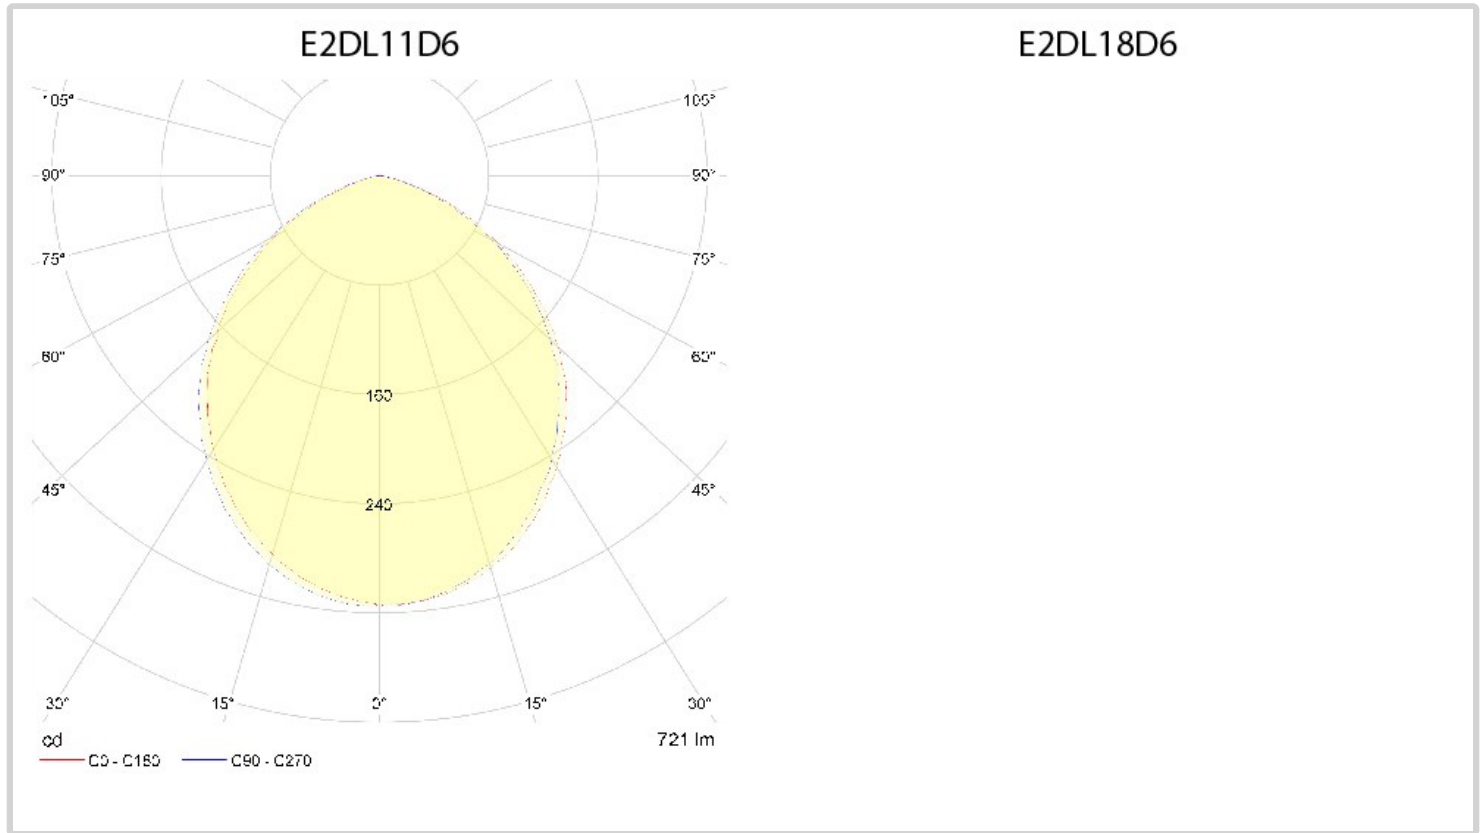

## Specification

Order Number	50017	50018	50019
Model Number	E2DL11D6-827	E2DL11D6-830	E2DL11D6-840
Configuration	6-inch	6-inch	6-inch
Beam Angle	90°	90°	90°
Lumen Output	650 LM	610 LM	650 LM
Luminous Efficacy	62 LM/W	58 LM/W	62 LM/W
Input Power	10.5 W	10.5 W	10.5 W
Input Voltage	120 Vac	120 Vac	120 Vac
Power Factor	0.97	0.96	0.96
THD	<0.2	<0.2	<0.2
Color Temp (CCT)	2700 K	3000 K	4000 K
Color Rend (CRI)	83	85	83
Lifetime Rating	50000 hours	50000 hours	50000 hours
Warranty	5 Years	5 Years	5 Years
Dimmability	Yes	Yes	Yes
Operating Temp	-4 to 104 (°F)	-4 to 104 (°F)	-4 to 104 (°F)
Environment	Damp Location	Damp Location	Damp Location
Energy Star	Energy Star	Energy Star	Energy Star
Safety Cert	UL	UL	UL
Weight	0.7 LBS	0.7 LBS	0.7 LBS
Dimensions	7.4"(D)x3"(H)	7.4"(D)x3"(H)	7.4"(D)x3"(H)

**Photometric Data**

**Dimensions and Packaging Info**

Model Number	E2DL11D6-827	E2DL11D6-830	E2DL11D6-840
Item UPC	8 4594000543 8	8 4594000544 5	8 4594000545 2
Case UPC	10 8 4594000543 5	10 8 4594000544 2	10 8 4594000545 9
Master Carton UPC	20 8 4594000543 2	20 8 4594000544 9	20 8 4594000545 6
Item(s) per pack	1 downlight per pack	1 downlight per pack	1 downlight per pack
packs per case	6 packs per case	6 packs per case	6 packs per case
Case per Master			
Item weight	1.2 lbs	1.2 lbs	1.2 lbs
Case weight	8 lbs	8 lbs	8 lbs
Master Weight			
Item pack dimensions	7.9"(w) x 5.1"(l) x 8.9"(h)	7.9"(w) x 5.1"(l) x 8.9"(h)	7.9"(w) x 5.1"(l) x 8.9"(h)
Case dimensions	17"(w) x 17"(l) x 10"(h)	17"(w) x 17"(l) x 10"(h)	17"(w) x 17"(l) x 10"(h)
Master dimensions			