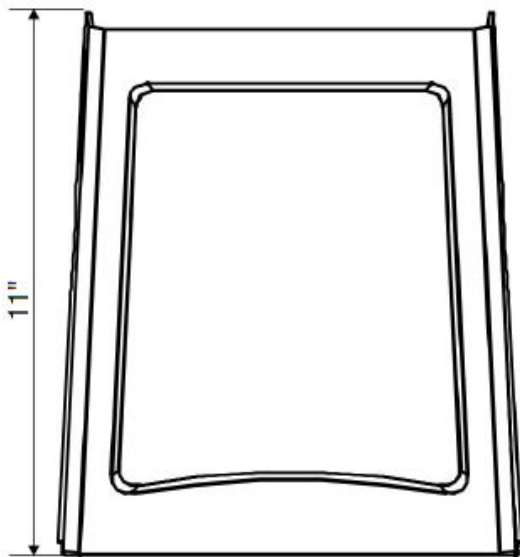

Specifications and Dimensions subject to change without notice.

Product Dimensions

ACLW-30W

ACLW-60/80W

Photometric Data

ACLW-30-MV-850 Tested in accordance to IESNA LM-79

Zonal Lumen Summary

Zone	Lumens	% Lamp	% Luminaire
0-30	1,377.70	32.60%	32.80%
0-40	2,216.30	52.50%	52.80%
0-60	3,671.40	87%	87.50%
60-90	526.7	12.50%	12.50%
0-90	4,198.10	99.50%	100%