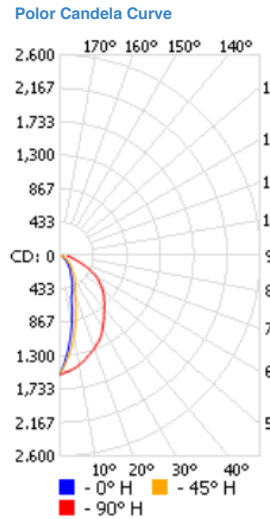

Performance Data

Lens Type	Form Factor	Catalog No.	Rated Wattage (W)	Delivered Lumens	Efficacy (lm/W)
Clear	7.87"	ACLW-30-MV-850	30.62	2827.27	92.33
	11.33"	ACLW-60-MV-850	61.7	6562.19	106.36
		ACLW-80-MV-850	81.6	8887.02	108.91

Specifications and Dimensions subject to change without notice.

Product Dimensions

ACLW-30W

ACLW-60/80W

Photometric Data

ACLW-30-MV-850 Tested in accordance to IESNA LM-79

Zonal Lumen Summary

Zone	Lumens	% Lamp	% Luminaire
0-30	1,377.70	32.60%	32.80%
0-40	2,216.30	52.50%	52.80%
0-60	3,671.40	87%	87.50%
60-90	526.7	12.50%	12.50%
0-90	4,198.10	99.50%	100%

Coefficients of Utilization Effective Floor Cavity Reflectance: 20%

RCC %:	80				70				50			
	70	50	30	0	70	50	30	0	50	30	0	
RW %:	1.1	1.06	1.02	0.99	1.07	1.04	1	0.88	1.11	1.11	1.11	
RCR: 0	1.19	1.19	1.19	1.19	1.16	1.16	1.16	1	1.11	1.11	1.11	
1	1.1	1.06	1.02	0.99	1.07	1.04	1	0.88	1	0.97	0.97	
2	1.01	0.94	0.88	0.83	0.99	0.92	0.87	0.76	0.89	0.84	0.84	
3	0.93	0.83	0.76	0.7	0.91	0.82	0.75	0.66	0.79	0.73	0.73	
4	0.85	0.75	0.66	0.6	0.83	0.73	0.66	0.57	0.71	0.64	0.64	
5	0.79	0.67	0.59	0.53	0.77	0.66	0.58	0.5	0.64	0.57	0.57	
6	0.73	0.61	0.52	0.46	0.71	0.6	0.52	0.45	0.58	0.51	0.51	
7	0.68	0.55	0.47	0.41	0.66	0.54	0.47	0.4	0.53	0.46	0.46	
8	0.63	0.5	0.42	0.37	0.62	0.5	0.42	0.36	0.49	0.42	0.42	
9	0.59	0.46	0.39	0.33	0.58	0.46	0.38	0.33	0.45	0.38	0.38	
10	0.56	0.43	0.35	0.3	0.54	0.42	0.35	0.3	0.41	0.35	0.35	