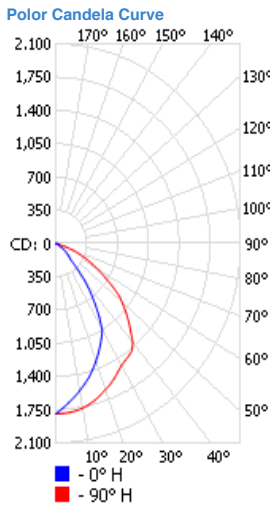

Performance Data

Lens Type	Form Factor	Catalog No.	Rated Wattage (W)	Delivered Lumens	Efficacy (lm/W)
Clear	7.87"	ACLW-30-MV-850	30.62	2827.27	92.33
	11.33"	ACLW-60-MV-850	61.7	6562.19	106.36
		ACLW-80-MV-850	81.6	8887.02	108.91

Specifications and Dimensions subject to change without notice.

Product Dimensions

ACLW-30W

ACLW-60/80W

Photometric Data

ACLW-30-MV-850 Tested in accordance to IESNA LM-79

Zonal Lumen Summary

Zone	Lumens	% Lamp	% Luminaire
0-30	1,377.70	32.60%	32.80%
0-40	2,216.30	52.50%	52.80%
0-60	3,671.40	87%	87.50%
60-90	526.7	12.50%	12.50%
0-90	4,198.10	99.50%	100%

Coefficients of Utilization Effective Floor Cavity Reflectance: 20%

RCC %:	80				70				50			
	70	50	30	0	70	50	30	0	50	30	0	
RW %:	1.1	1.06	1.02	0.99	1.07	1.04	1	0.88	1.11	1.11	1.11	
RCR: 0	1.19	1.19	1.19	1.19	1.16	1.16	1.16	1	1.11	1.11	1.11	
1	1.1	1.06	1.02	0.99	1.07	1.04	1	0.88	1	0.97	0.97	
2	1.01	0.94	0.88	0.83	0.99	0.92	0.87	0.76	0.89	0.84	0.84	
3	0.93	0.83	0.76	0.7	0.91	0.82	0.75	0.66	0.79	0.73	0.73	
4	0.85	0.75	0.66	0.6	0.83	0.73	0.66	0.57	0.71	0.64	0.64	
5	0.79	0.67	0.59	0.53	0.77	0.66	0.58	0.5	0.64	0.57	0.57	
6	0.73	0.61	0.52	0.46	0.71	0.6	0.52	0.45	0.58	0.51	0.51	
7	0.68	0.55	0.47	0.41	0.66	0.54	0.47	0.4	0.53	0.46	0.46	
8	0.63	0.5	0.42	0.37	0.62	0.5	0.42	0.36	0.49	0.42	0.42	
9	0.59	0.46	0.39	0.33	0.58	0.46	0.38	0.33	0.45	0.38	0.38	
10	0.56	0.43	0.35	0.3	0.54	0.42	0.35	0.3	0.41	0.35	0.35	