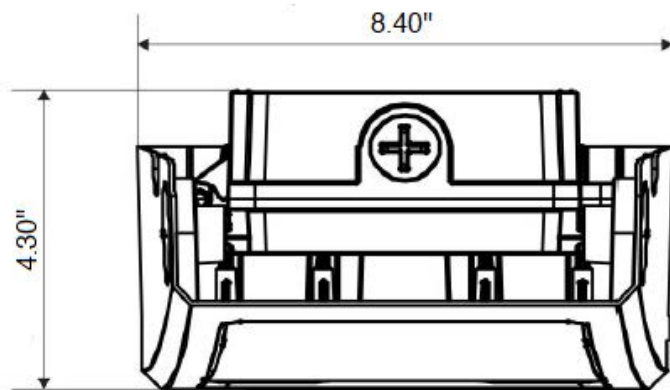

Specifications and Dimensions subject to change without notice.

Product Dimensions

ACLW-30W

ACLW-60/80W

Photometric Data

ACLW-30-MV-850 Tested in accordance to IESNA LM-79

Zonal Lumen Summary

Zone	Lumens	% Lamp	% Luminaire
0-30	1,377.70	32.60%	32.80%
0-40	2,216.30	52.50%	52.80%
0-60	3,671.40	87%	87.50%
60-90	526.7	12.50%	12.50%
0-90	4,198.10	99.50%	100%