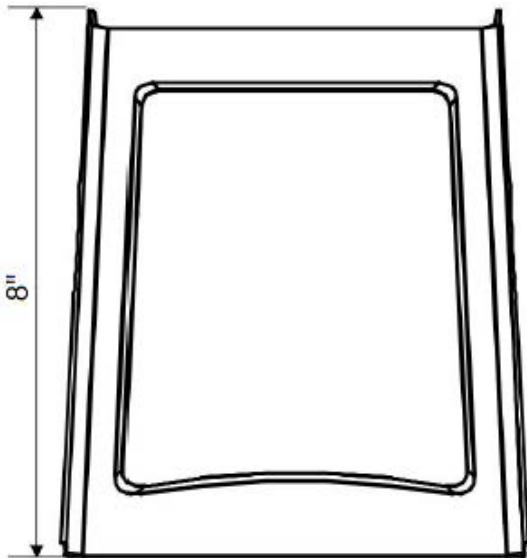

Specifications and Dimensions subject to change without notice.

Product Dimensions

ACLW-30W

ACLW-60/80W

Photometric Data

ACLW-30-MV-850 Tested in accordance to IESNA LM-79

Zonal Lumen Summary

Zone	Lumens	% Lamp	% Luminaire
0-30	1,377.70	32.60%	32.80%
0-40	2,216.30	52.50%	52.80%
0-60	3,671.40	87%	87.50%
60-90	526.7	12.50%	12.50%
0-90	4,198.10	99.50%	100%