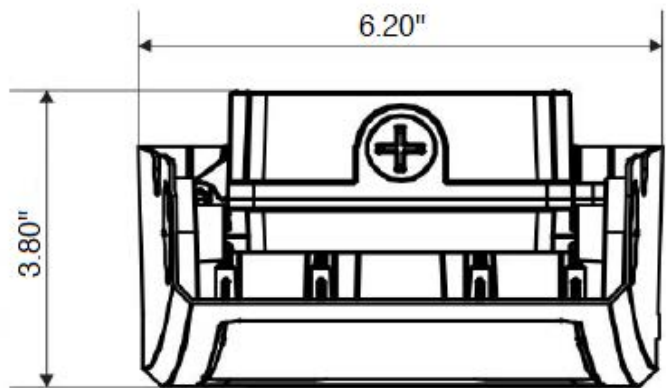

Specifications and Dimensions subject to change without notice.

Product Dimensions

ACLW-30W

ACLW-60/80W

Photometric Data

ACLW-30-MV-850 Tested in accordance to IESNA LM-79

Zonal Lumen Summary

Zone	Lumens	% Lamp	% Luminaire
0-30	1,377.70	32.60%	32.80%
0-40	2,216.30	52.50%	52.80%
0-60	3,671.40	87%	87.50%
60-90	526.7	12.50%	12.50%
0-90	4,198.10	99.50%	100%