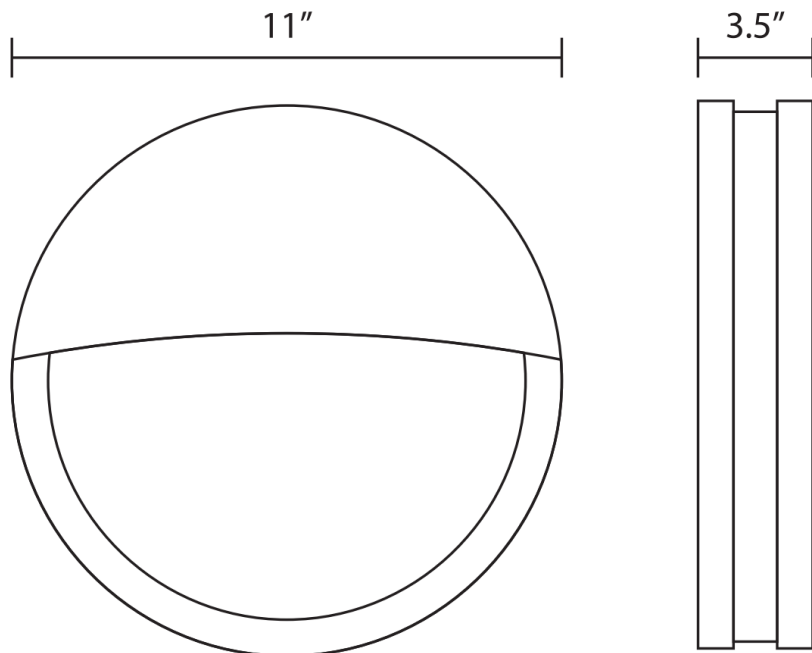

Product Dimensions

ABH

© 2019 GlobalLux Lighting, LLC. All rights reserved. For informational purposes only. Reproduction in whole or part is prohibited without prior written consent of the copyright owner. The information presented in this document does not form part of any quotation or contract, is believed to be accurate and reliable and may be changed without notice. No liability will be accepted by the publisher for any consequences of its use. GlobalLux Lighting reserves the rights make changes in specification at any time without notice.

GlobalLux Lighting LLC
www.globalluxlighting.com
2037 S. Vineyard Ave
Ontario, CA 91761
Ph: 909-591-7506