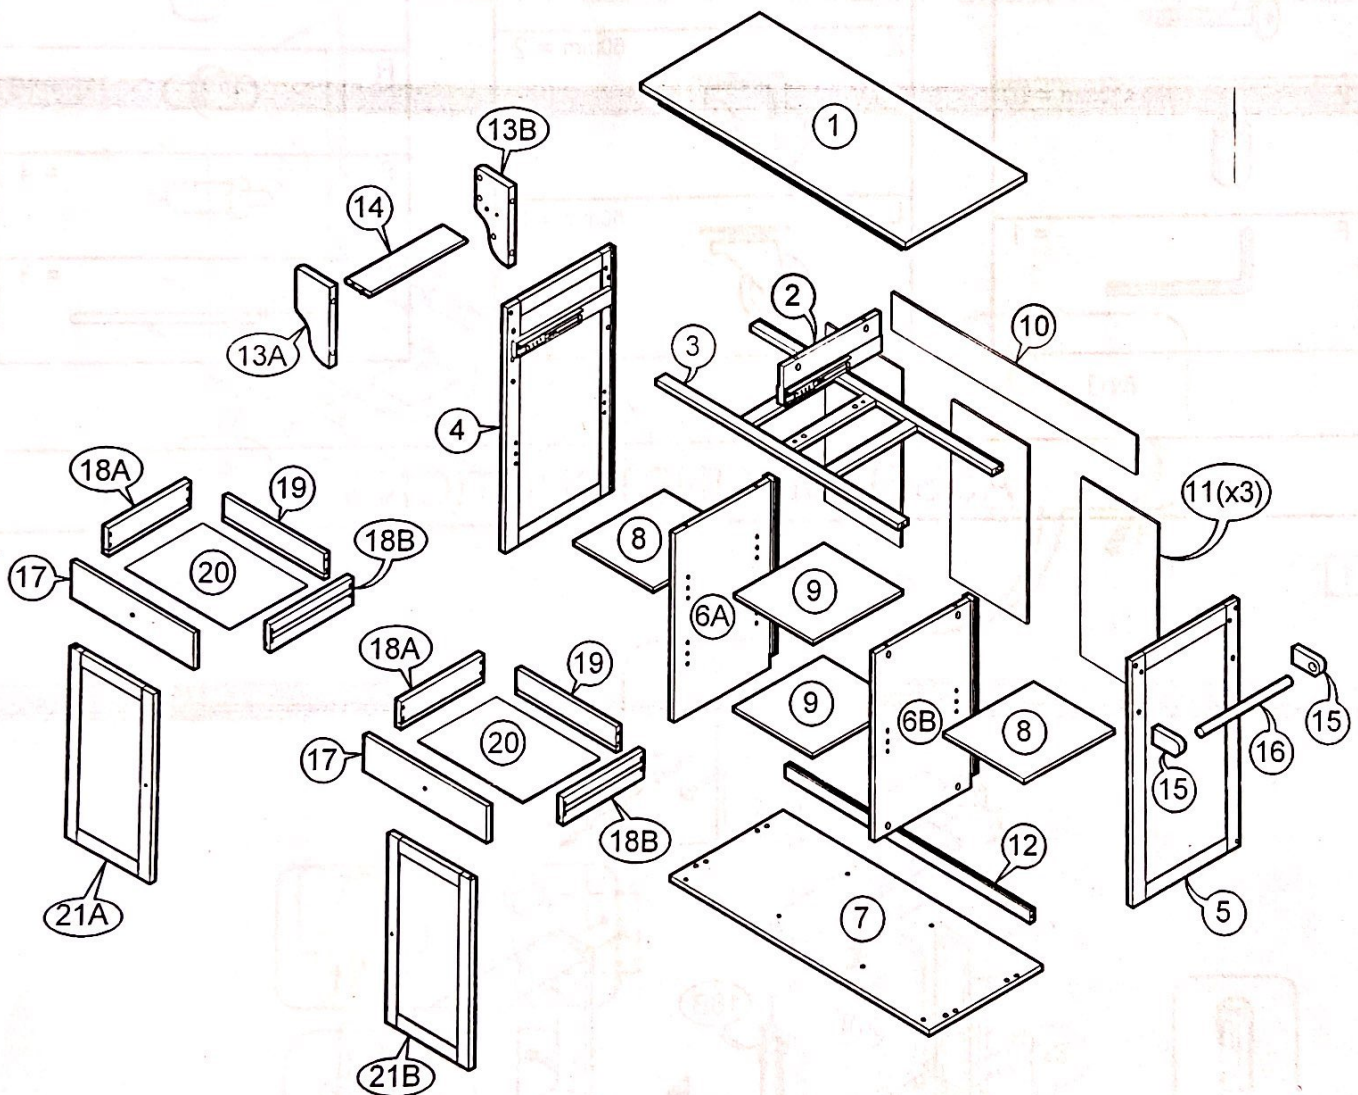

## ASSEMBLY INSTRUCTIONS

Item :1305-BK / 1305-GY / 1305-WH  
Grady Kitchen Cart

2 Persons

Not Provided

# HARDWARE LIST

A		9mm = 12
B		24mm = 12
C		#8 x 1 1/4" = 18
D		M6 x 60mm = 10
E		M6 x 13mm = 10
F		= 1

G		M6 x 40mm = 10
H		1/4" = 4
I		M6 x 13mm = 4
J		M3.5 x 16mm = 16 (For Caster)
K		50mm = 2
L		50mm = 2

M		= 4
N		20mm = 4
O		= 2
P		M3 x 16mm = 4 (For Magnetic)
Q		14.5Ø = 8
R		= 16
S		= 4
T		= 3