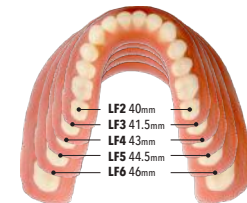

NEW

Premium grade teeth
Pre-diatoric retention hole

Pre-diatoric • Aesthetic • Strong • Economic

Pre-Diatomic Teeth

Pre-Diatomic Teeth

- Premium grade teeth
- Pre-drilled diatomic holes
- Both conventional and flexible dentures
- Easy mould selection
- Wide variety

■ SQUARE • UPPER ANTERIOR

● ROUND • UPPER ANTERIOR

▲ TAPERED • UPPER ANTERIOR

● OVAL • UPPER ANTERIOR

• LOWER ANTERIOR

• MOLAR • UPPER & LOWER

*See tooth chart for all sizes

UPPER ARCH SIZES

UPPER FULL ARCH	MOULD	UPPER + POSTERIOR	LENGTH
UF2	TS2 + N3	(30)	43mm
UF3	TS3 + N3 / N4	(32)	44.5
UF4	TS4 + N5	(34)	46mm
UF5	TS5 + N5.5	(35)	47.5mm
UF6	TS6 + N6	(36)	49mm

LOWER ARCH SIZES

LOWER FULL ARCH	MOULD	LOWER + POSTERIOR	LENGTH
LF2	L2 + N3	(30)	40mm
LF3	L3 + N3 / N4	(32)	41.5mm
LF4	L4 + N5	(34)	43mm
LF5	L5 + N5.5	(35)	44.5mm
LF6	L5 + N6	(36)	46mm