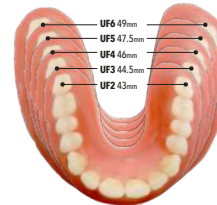

NEW

Premium grade teeth
Pre-diatoric retention hole

Pre-diatoric • Aesthetic • Strong • Economic

Pre-Diatomic Teeth

Pre-Diatomic Teeth

- Premium grade teeth
- Pre-drilled diatomic holes
- Both conventional and flexible dentures
- Easy mould selection
- Wide variety

■ SQUARE • UPPER ANTERIOR

● ROUND • UPPER ANTERIOR

▲ TAPERED • UPPER ANTERIOR

● OVAL • UPPER ANTERIOR

• LOWER ANTERIOR

• MOLAR • UPPER & LOWER

*See tooth chart for all sizes

UPPER ARCH SIZES

UPPER FULL ARCH	MOULD	UPPER + POSTERIOR	LENGTH
UF2	TS2 + N3	(30)	43mm
UF3	TS3 + N3 / N4	(32)	44.5
UF4	TS4 + N5	(34)	46mm
UF5	TS5 + N5.5	(35)	47.5mm
UF6	TS6 + N6	(36)	49mm

LOWER ARCH SIZES

LOWER FULL ARCH	MOULD	LOWER + POSTERIOR	LENGTH
LF2	L2 + N3	(30)	40mm
LF3	L3 + N3 / N4	(32)	41.5mm
LF4	L4 + N5	(34)	43mm
LF5	L5 + N5.5	(35)	44.5mm
LF6	L5 + N6	(36)	46mm