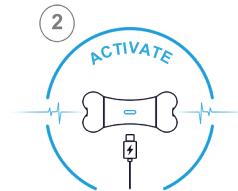

WICKEDBONE

USB charging port

Removable Tires

QUICK START GUIDE

Download Wickedbone App on Google Play or App Store

Charge your Wickedbone by connecting it to a USB port

Open the App and touch to connect

 Charging  Fully Charged

The LED indicator light indicates the charge status