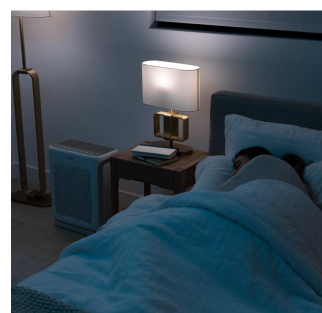

Vital 200S Pro Smart True HEPA Air Purifier

With premium 3-stage filtration and an additional U-shaped air inlet that helps capture airborne pet fur, you can refresh your home in minutes. Send fresh air to every corner of the room.

Large Space Coverage

The Vital 200S Pro is perfect for large, indoor spaces, especially large bedrooms. Purify a 35m² room 5x per hour and a 88m² room 2x per hour

3-Stage Filtration

Cleaning the Washable Pre-Filter helps the 3-stage filtration system last longer. The H13 True HEPA Filter traps pet dander, pollen, and more, while the High-Efficiency Activated Carbon Filter helps neutralize pet odors, fumes, and VOCs

Pets Mode

Filter pet hair and odors from your air while saving energy, if you open Pet Mode which alternates between high and medium fan speeds. The additional U-shaped air inlet helps trap airborne fur without causing clogs

Higher Air Intake

Purify your air quickly. With a traditional air inlet and the additional U-shaped air inlet, airborne pet fur and hair can easily be trapped without causing clogs

Healthier Nights

Trap airborne allergens that cause congestion and coughing before they reach you. When in Auto Mode, the Vital 200S Pro will automatically adjust the fan speed to protect your air quality while you rest