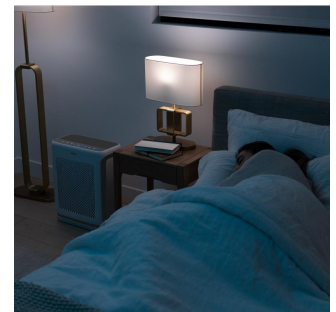

Vital 200S Pro Smart True HEPA Air Purifier

With premium 3-stage filtration and an additional U-shaped air inlet that helps capture airborne pet fur, you can refresh your home in minutes. Send fresh air to every corner of the room.

Specifications

- CADR: 416m³/h
- Effective Range: 35m² (5 times in 1 hour)
- Power Supply: AC 220-240V~50/60Hz
- Rated Power: 50W
- Noise Level: 24-54dB
- Dimensions: 39.6*21.7*50.2 cm

Functions

- On/Off
- Auto Mode
- Display Off
- Display Lock
- Fan Speed
- Sleep Mode
- Timer
- Check Filter Indicator
- Wifi Indicator
- Qir Quality Indicator
- Pet Mode

Large Space Coverage

The Vital 200S Pro is perfect for large, indoor spaces, especially large bedrooms. Purify a 35m² room 5x per hour and a 88m² room 2x per hour

3-Stage Filtration

Cleaning the Washable Pre-Filter helps the 3-stage filtration system last longer. The H13 True HEPA Filter traps pet dander, pollen, and more, while the High-Efficiency Activated Carbon Filter helps neutralize pet odors, fumes, and VOCs

Higher Air Intake

Purify your air quickly. With a traditional air inlet and the additional U-shaped air inlet, airborne pet fur and hair can easily be trapped without causing clogs

Healthier Nights

Trap airborne allergens that cause congestion and coughing before they reach you. When in Auto Mode, the Vital 200S Pro will automatically adjust the fan speed to protect your air quality while you rest