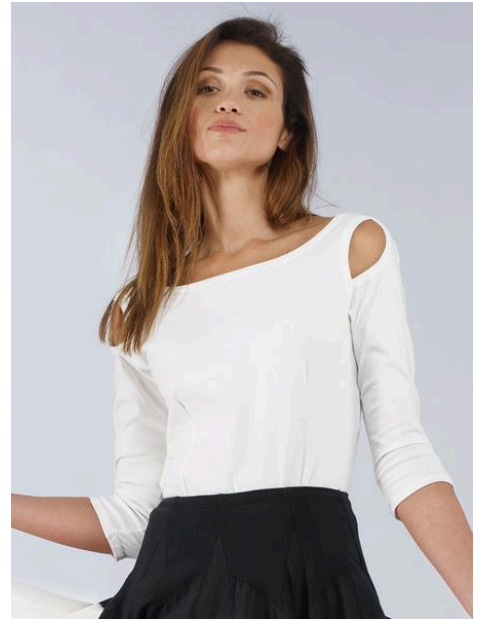

3/4 Open Sleeve Top

LLJ044/LLJ044T

46.00 - 58.00 USD