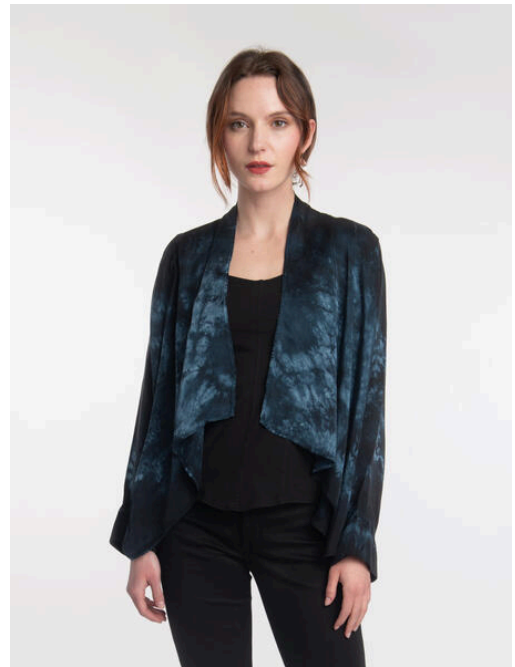

Luna Luz

**Ayla Buttondown**  
LLD1560/LLD1560T  
79.00 - 91.00 USD

---

**Carolena Skirt**  
LLD506/LLD506T  
99.00 - 115.00 USD

---

**Bella Blouse**  
LLD1561/LLD1561T  
74.00 - 86.00 USD

---

**Cropped Cupro Jacket**  
LLD430/LLD430T  
49.00 - 64.00 USD