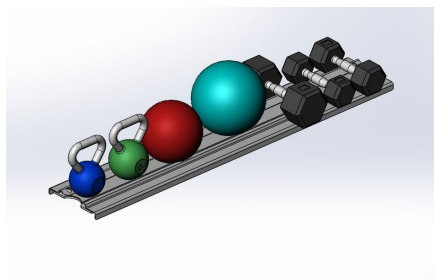

Optional storage trays

PRODUCT DIMENSIONS

43" L x 69" W x 92" H

PRODUCT WEIGHT

Weight Stacks 310 lbs / 141 kg

WARRANTY

For complete warranty information visit www.truefitness.com

Warranties outside the U.S. and Canada may vary - Please contact your dealer for details.
Specifications subject to change without notice.