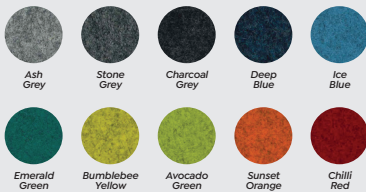

Luna

The Luna chair is a beautifully designed chair that is part of a flexible family. Luna combines modern and retro for the informal zone or small meeting area.

FEATURES

- Flexible polypropylene shell is available in Black or White.
- Seat cushion upholstered in high quality Motion Felt or Black and White PU.
- Choose either steel legs with 60mm castors or an oak frame (Stool oak only).

Motion Felt Colour Options:

motionoffice®

Luna with castors - Black

Luna with castors - White

Luna with Oak frame

Luna Barstool with Oak frame

100
KG
RATING

3+
HOUR
COMFORT