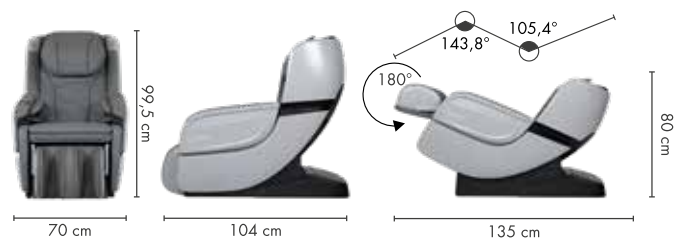

Grey / Silver

TECHNICAL DATA

Dimensions upright:	104 x 70 x 99,5 cm
Dimensions recline:	135 x 70 x 80 cm
Weight:	59 kg
Voltage:	220-240 V ~ 50/60 Hz
Nominal power:	65 W
Rated runtime:	20 minutes
Braintronics®:	21 minutes
Certificates:	   

Width of seating area: 42 cm | Width of shoulder area (inside): 48 cm

RELAX WITH OUR HEAT SPA

Being able to switch the carbon heaters in the footrest on and off means you can relax twice as much. The infrared radiation distributes heat as thoroughly as possible to counteract circulatory disorders and alleviate muscle tension.