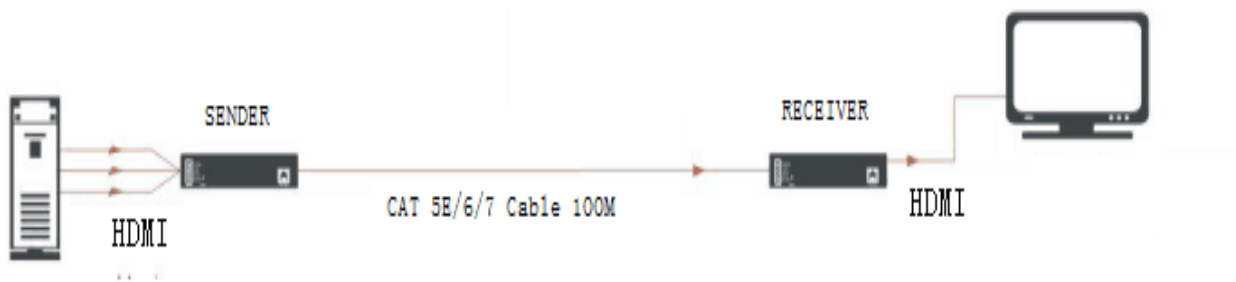

ADL-EHD100 (HDMI CAT6 EXTENDER, 1 ports)

The ADL-EHD100 , 1port HDMI , CAT6 Extender.

Features:

- Extender Distance : 90~100meters
- Multiplatform support – Windows 2000/XP/Vista, Linux, Mac, Sun
- VGA Video Resolution support : 1920x1080 @60Hz

Connection:

SPECIFICATION:

| Item No. | | | ADL-EHD100 |
|----------------------|------------------------|-------|--------------------------|
| Computer Connections | | | 1 |
| | TX | NET | 1xRJ45 |
| | | Video | 1 x HDMI |
| | RX | NET | 1xRJ45 |
| | | Video | 1 x HDMI |
| Power | | | 1 DC Adaptor |
| LED's | Online | | 3 (Blue) |
| Distance | | | 90~100 Meters |
| Video Resolution | | | HDMI MAX:1920x1080 @60hz |
| Power Consumption | | | 5v 2A 10W |
| Environment | Operating Temp | | 0-40 °C |
| | Storage Temp | | -20-60°C |
| | Humidity | | 0-80% RH |
| Physical Properties | Housing | | Mental |
| | Weight | | 0.32kg |
| | Dimensions (L x W x H) | | 10 x 6 x 2 cm |