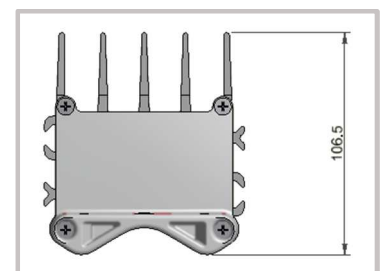

The Chameleon 48/650 HE is targeting these applications. A compact and insignificant exterior and a powerful interior well protected by an IP65 housing. It is prepared for mounting close to the Telecom equipment on a pole or wall. The plugs provide fast connection without breaking the IP protection.

Chameleon Standalone

48/650 HE

Doc 241125.1xx.DS3 – v2

APPLICATIONS

TELECOM – MOBILE / WIRELESS

- Small cell
 - LTE
 - 3G
 - 4G
 - WiMAX

Front view dimensions

KEY FEATURES

- SURGE PROTECTION ON INPUT AND OUTPUT
- CONVECTION COOLING – NO FANS
- IP 65 PLUG AND PLAY CONNECTORS
- HIGH EFFICIENCY (HE)
- WIDE TEMPERATURE RANGE
- POLE OR WALL MOUNT
- GLOBAL COMPLIANCE (CE, UL)
- TELECOM SPECIFICATIONS