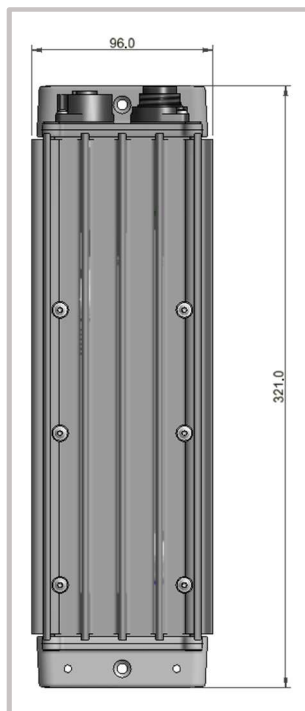

The Chameleon 48/650 HE is targeting these applications. A compact and insignificant exterior and a powerful interior well protected by an IP65 housing. It is prepared for mounting close to the Telecom equipment on a pole or wall. The plugs provide fast connection without breaking the IP protection.

Chameleon Standalone

48/650 HE

Doc 241125.1xx.DS3 – v2

APPLICATIONS

TELECOM – MOBILE / WIRELESS

- Small cell
 - LTE
 - 3G
 - 4G
 - WiMAX

Front view dimensions

KEY FEATURES

- SURGE PROTECTION ON INPUT AND OUTPUT
- CONVECTION COOLING – NO FANS
- IP 65 PLUG AND PLAY CONNECTORS
- HIGH EFFICIENCY (HE)
- WIDE TEMPERATURE RANGE
- POLE OR WALL MOUNT
- GLOBAL COMPLIANCE (CE, UL)
- TELECOM SPECIFICATIONS