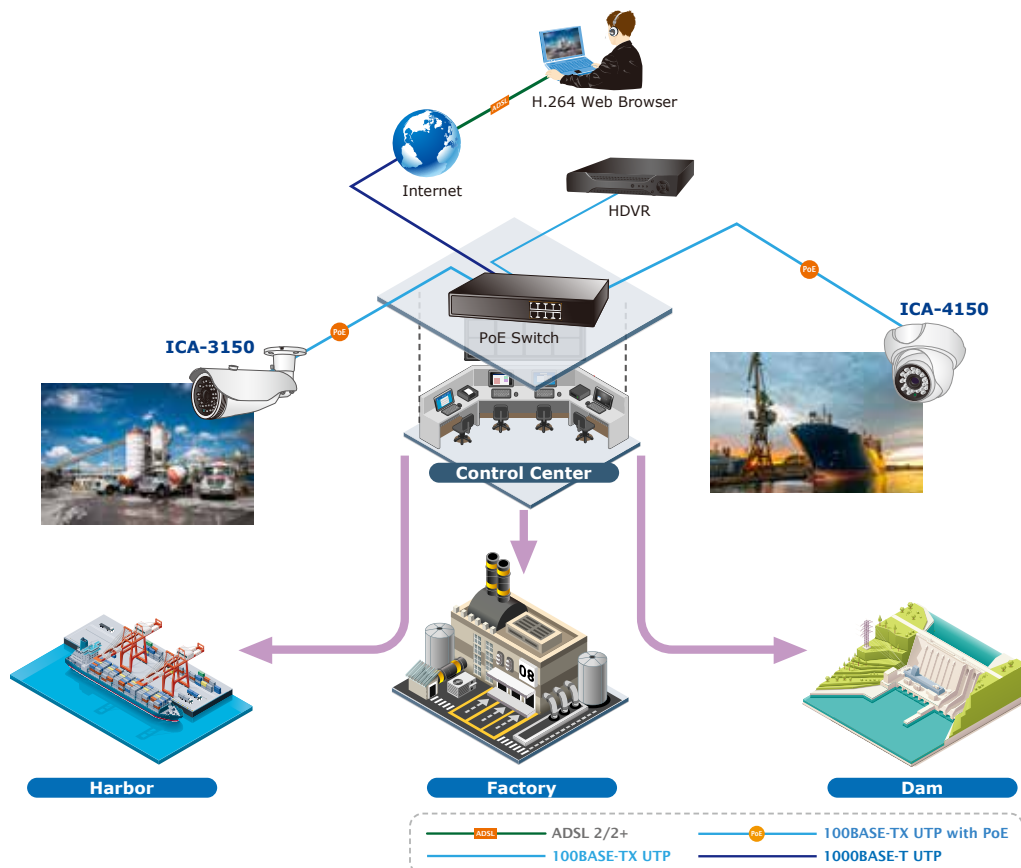

Flexible Installation and Power Functionality

The ICA-4150 incorporates IEEE 802.3af Power over Ethernet standard and able to be powered via the network cable from a PoE power sourcing equipment such as PoE Switch and PoE injector. It thus eliminates the need for extra power cables and reduces installation costs while increases the deployment flexibility. The ICA-4150 is ONVIF compliant and interoperable with other brands in the market. The ICA-4150 is indisputably the ideal choice for reliable and high performance surveillance.

ONVIF Protocol for Surveillance Integration

Applications

PLANET ICA-4150 can perform in various surveillance applications. With high-resolution design, it can capture clear images and is perfect for identifying objects and persons. Moreover, the ICA-4150 supports 802.3af PoE interface, and facilitates the outdoor surveillance applications without worrying the electric source. Besides, HDVR and Web UI management make you easy to do the configuration and live viewing. With so many features offered, the ICA-4150 no doubt is your best choice for outdoor surveillance solution.