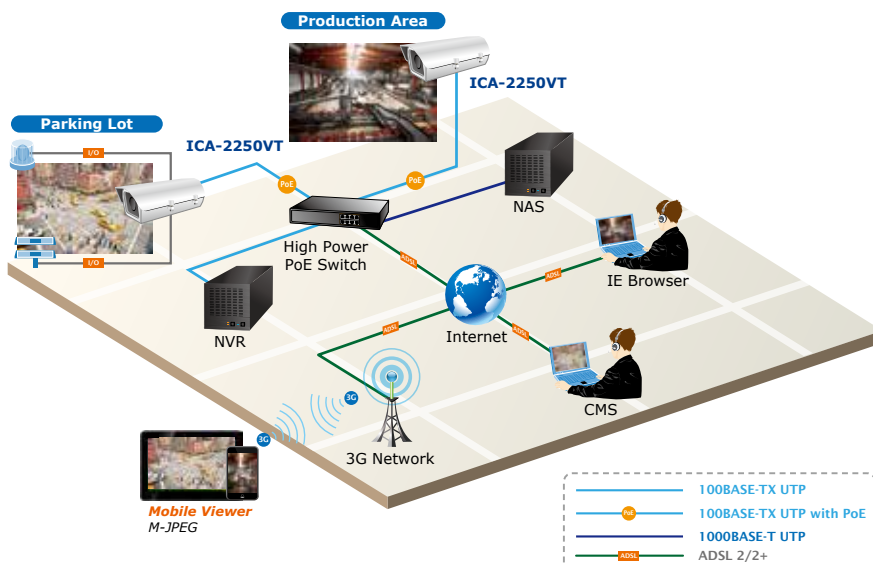

Application

Day-and-night Vision Application with the ICA-2250VT