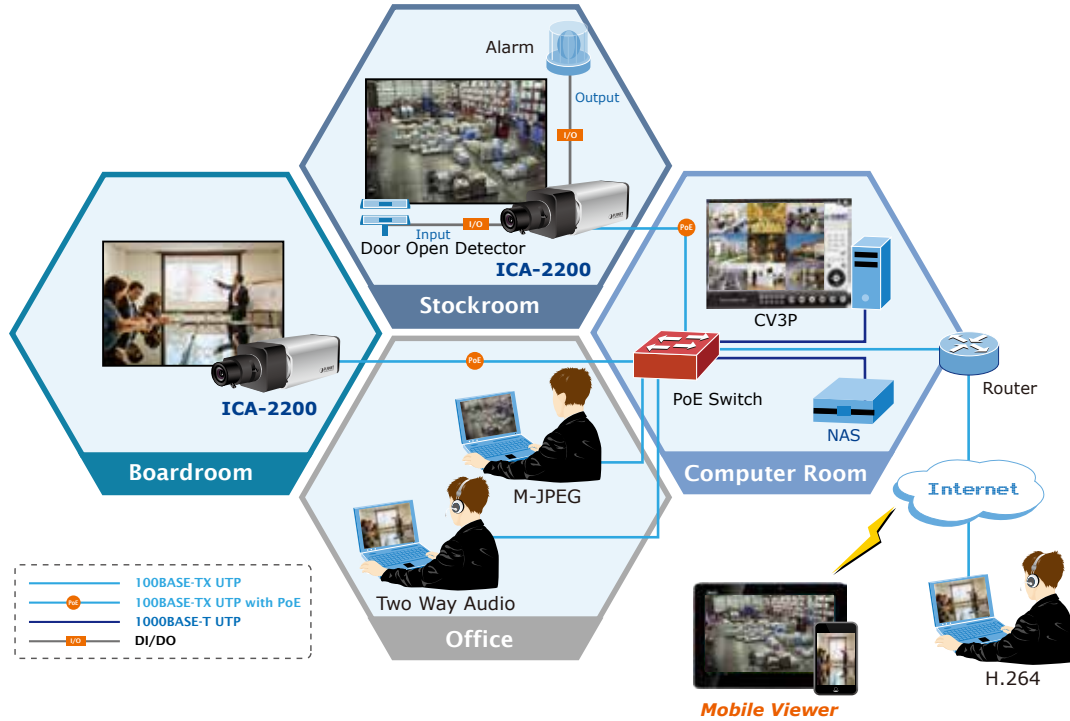

APPLICATIONS

Remote monitoring for indoor application