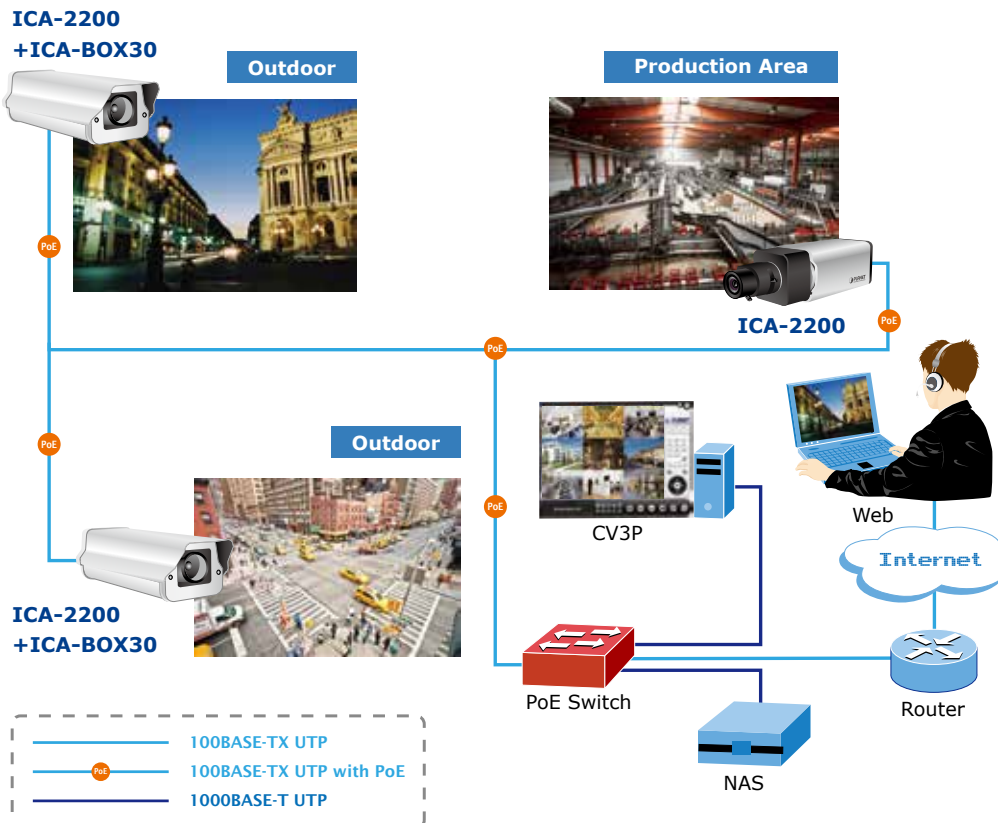

Day-and-night vision application with the ICA-2200