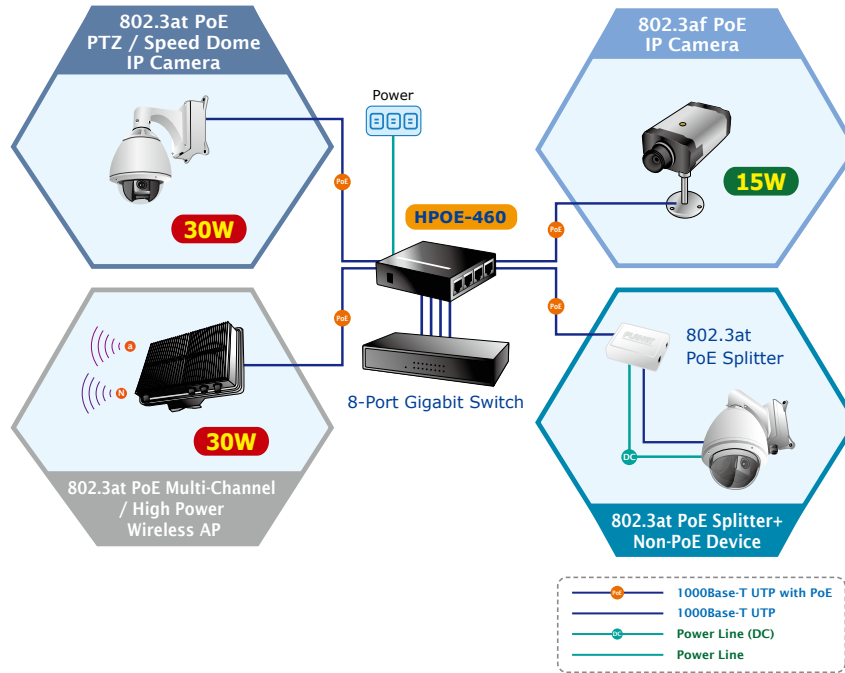

### Power over Ethernet

- Complies with IEEE 802.3, IEEE 802.3u, IEEE 802.3ab 10/100/1000Base-T Ethernet standard
- IEEE 802.3at and IEEE 802.3af Power over Ethernet Mid-Span PSE
- Provides DC 52V power over RJ-45 Ethernet cable to IEEE 802.3at / 802.3af compliant devices ( up to 4 PD devices)
- PoE power up to 30.8 watts (802.3at PoE) / 15.4 watts (802.3af PoE) for each PoE port
- Remote power feeding up to 100m
- Full power support for each PoE port
- Automatically detects the powered device (PD)
- Circuit protection prevents power interference between ports
- 100~240V AC, 50/60Hz, 2A universal power supply adapter with DC 52V / 2.31A power output

### Hardware

- Desktop palm size, wall mountable
- LED indicator power input indication
- FCC Part 15 Class B, CE
- Plug & play

With 4 **10/100/1000Base-T** Gigabit Ethernet ports, the HPOE-460 supports 52V DC power for any remote 802.3af / 802.3at powered device (PD) without affecting **data** transmission performance. Supporting PoE power budget of **120 watts**, the HPOE-460 provides sufficient 15.4 / 30.8-watt PoE power up to 4 remote PD devices. It offers a cost-effective and quick solution to upgrading network system to IEEE 802.3af / IEEE 802.3at Power over Ethernet system without replacing the existing Ethernet Switch. There are 8 RJ-45 STP ports on the front panel of the HPOE-460, in which 4 ports in the right direction function as **"Data input"** and the other half in the left direction function as **"PoE (Data and Power) output"**. The 4 **"PoE (Data and Power) output"** ports are also the power injectors that transmit DC voltage to the CAT. 5/5e/6 cable and transfer data and power simultaneously between the Injectors and Splitters.