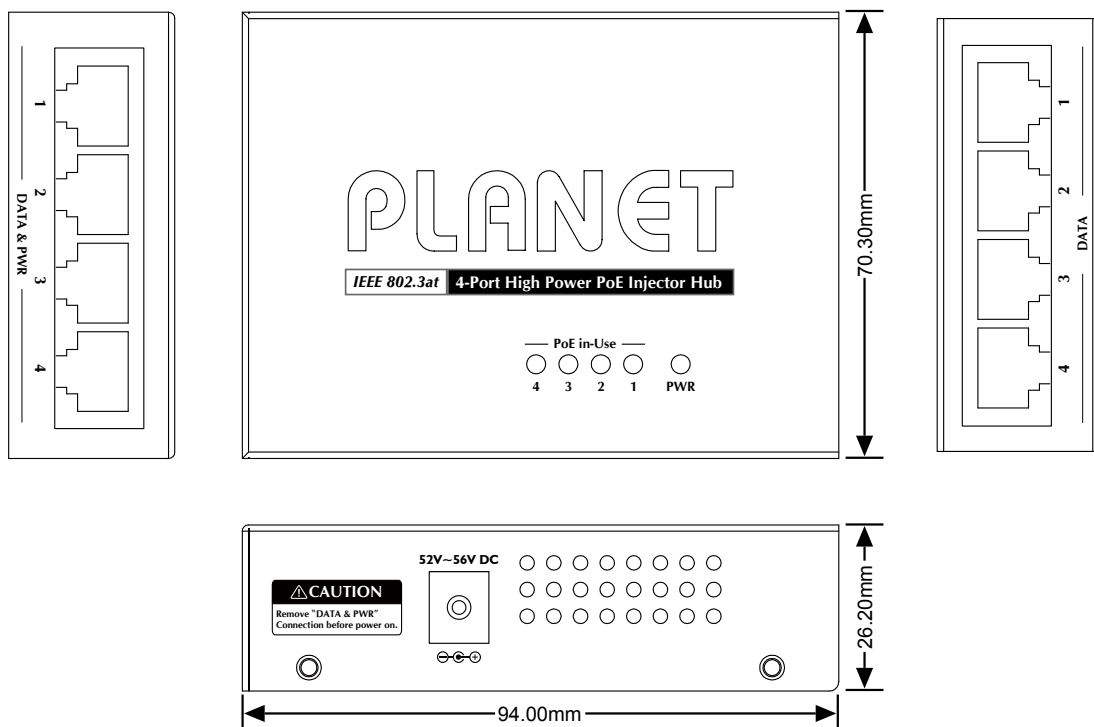

With 4 **10/100/1000Base-T** Gigabit Ethernet ports, the HPOE-460 supports 52V DC power for any remote 802.3af / 802.3at powered device (PD) without affecting **data** transmission performance. Supporting PoE power budget of **120 watts**, the HPOE-460 provides sufficient 15.4 / 30.8-watt PoE power up to 4 remote PD devices. It offers a cost-effective and quick solution to upgrading network system to IEEE 802.3af / IEEE 802.3at Power over Ethernet system without replacing the existing Ethernet Switch. There are 8 RJ-45 STP ports on the front panel of the HPOE-460, in which 4 ports in the right direction function as **"Data input"** and the other half in the left direction function as **"PoE (Data and Power) output"**. The 4 **"PoE (Data and Power) output"** ports are also the power injectors that transmit DC voltage to the CAT. 5/5e/6 cable and transfer data and power simultaneously between the Injectors and Splitters.

## Applications

*SOHO Gigabit PoE Network Deployment*

The HPOE-460 provides the easiest way to power your Ethernet devices such as PTZ / Speed Dome IP Camera on the ceiling, the Wireless Access Point installed on the roof of the building and the PoE IP Phones in the office. With 4 10/100/1000Base-T Gigabit Ethernet ports, the HPOE-460 supports full 52V DC power for any remote IEEE 802.3af / 802.3at powered device (PD). Furthermore, the HPOE-460 can be directly connected to any third party IEEE 802.3af / 802.3at compliant devices installed 100 meters away and allow the administrator to centrally control the power system of the networking devices.

## Diagram