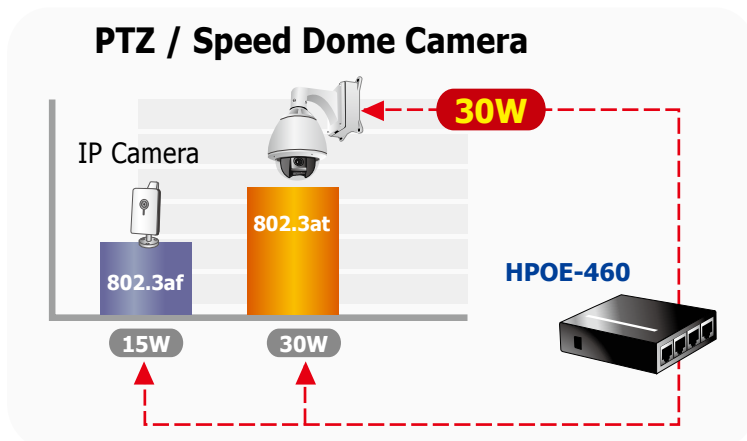

### High Power PoE for SOHO PoE Applications

PLANET HPOE-460 is the next generation 4-Port **Gigabit** High Power PoE injector Hub, featuring both **IEEE 802.3af** and **High Power IEEE 802.3at** PoE standards that combine up to **30-watt** power output and data per port over one CAT 5/5e/6 Ethernet cable. The HPOE-460 is designed specifically to meet the growing demand for higher power consuming network PDs (powered devices) such as **PTZ** (Pan, Tilt & Zoom) / **Speed Dome IP cameras**, multi-channel (802.11a/b/g/n) wireless LAN access points and other network devices in SOHO and SMB network applications.

The IEEE 802.3at Power over Ethernet Standard is defined to provide each PoE device with maximum up to 30-watt input power which is twice as much as that of the conventional 802.3af PoE PSE. The IEEE 802.3at PoE Standard is an ideal solution to fulfilling the high power requirements directly via the RJ-45 interface. Compliant with IEEE 802.3at, the HPOE-460 possesses stronger power capability than the existing 802.3af PoE PSE.