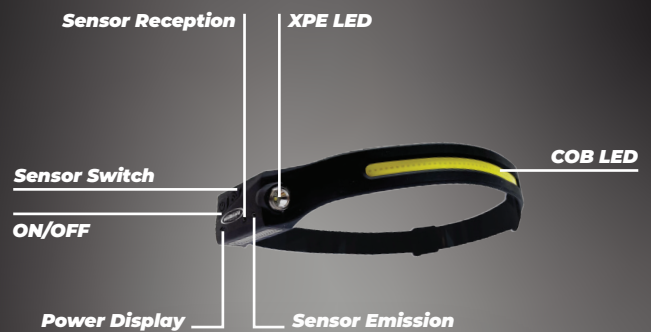

# WIDE VIEW HEAD LAMP

Wallboard's Wide View Head Lamp gives you a full 230° of bright illumination. With 350 lumens, nothing will be left in the dark! It has an easy control button on the left side to switch through the 5 available modes, and a sensor option that allows you to turn the light on and off with the simple wave of your hand! Get up to 3 hours when using 100% Wide View COB LED and up to 8 hours when using the side beam XPE LED light.

Code	Barcode	Description
905250	9315778002707	Wide View Head Lamp

5 Power Modes	Brightness	Battery Use
100% Wide View COB LED	350LM	2.5Hrs
40% Wide View COB LED	150LM	5.0Hrs
COB Strobe	—	8.0Hrs
100% Side Beam XPE LED	150LM	4.0Hrs
40% Side Beam XPE LED	60LM	8.0Hrs