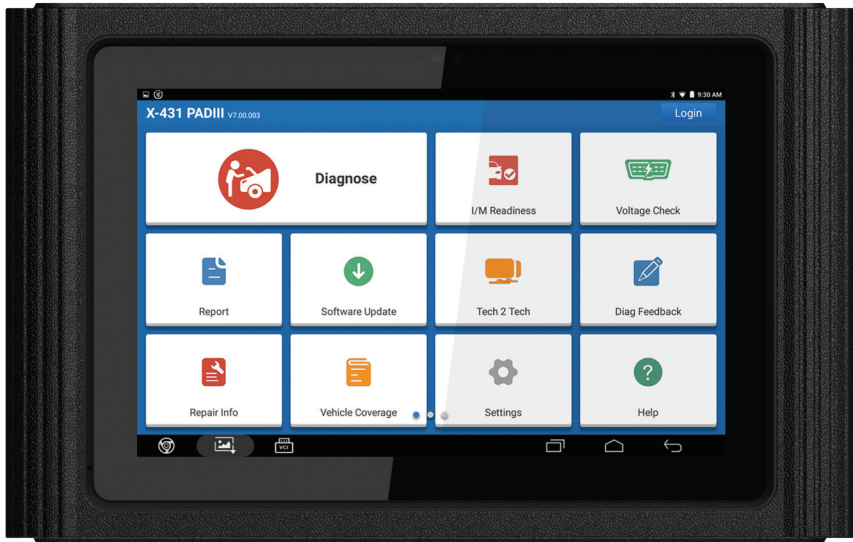

**X-431 pad III** is a high-end auto diagnostic tool that supports “intelligent diagnosis” and special functions.

# X-431 PAD III

## Features

- | Featuring an open Android operating system for a true tablet experience install third party apps and software
- | Featuring Tech-to-Tech live remote diagnostic support capability 8 core processor
- | Bluetooth VCI with high performance data refresh
- | Auto-ID available on all vehicle systems & modules
- | Graphs live data stream
- | 10.1 high resolution capacitive screen
- | Dual charging indicator
- | 2 years of weekly on-click wi-fi updates
- | High resolution camera with still and video capabilities (front and rear came)
- | OE-Level access to Asian, European and Domestic applications for module coding, resets, relearns and bi-directional capabilities
- | Exotic vehicle coverage available
- | Featuring larger memory and storage space: 2 GB RAM + 64 GB ROM
- | Features a back kickstand for lightweight and functional support

## Specifications

- | Android™ 7.2
- | CPU:8 Core /2.0GHz
- | RAM 2G + 64G ROM
- | Display: 10.1 Inches,1920\*1200,IPS
- | Battery: 15000mAh
- | WIFI: 802.11

**LAUNCH**