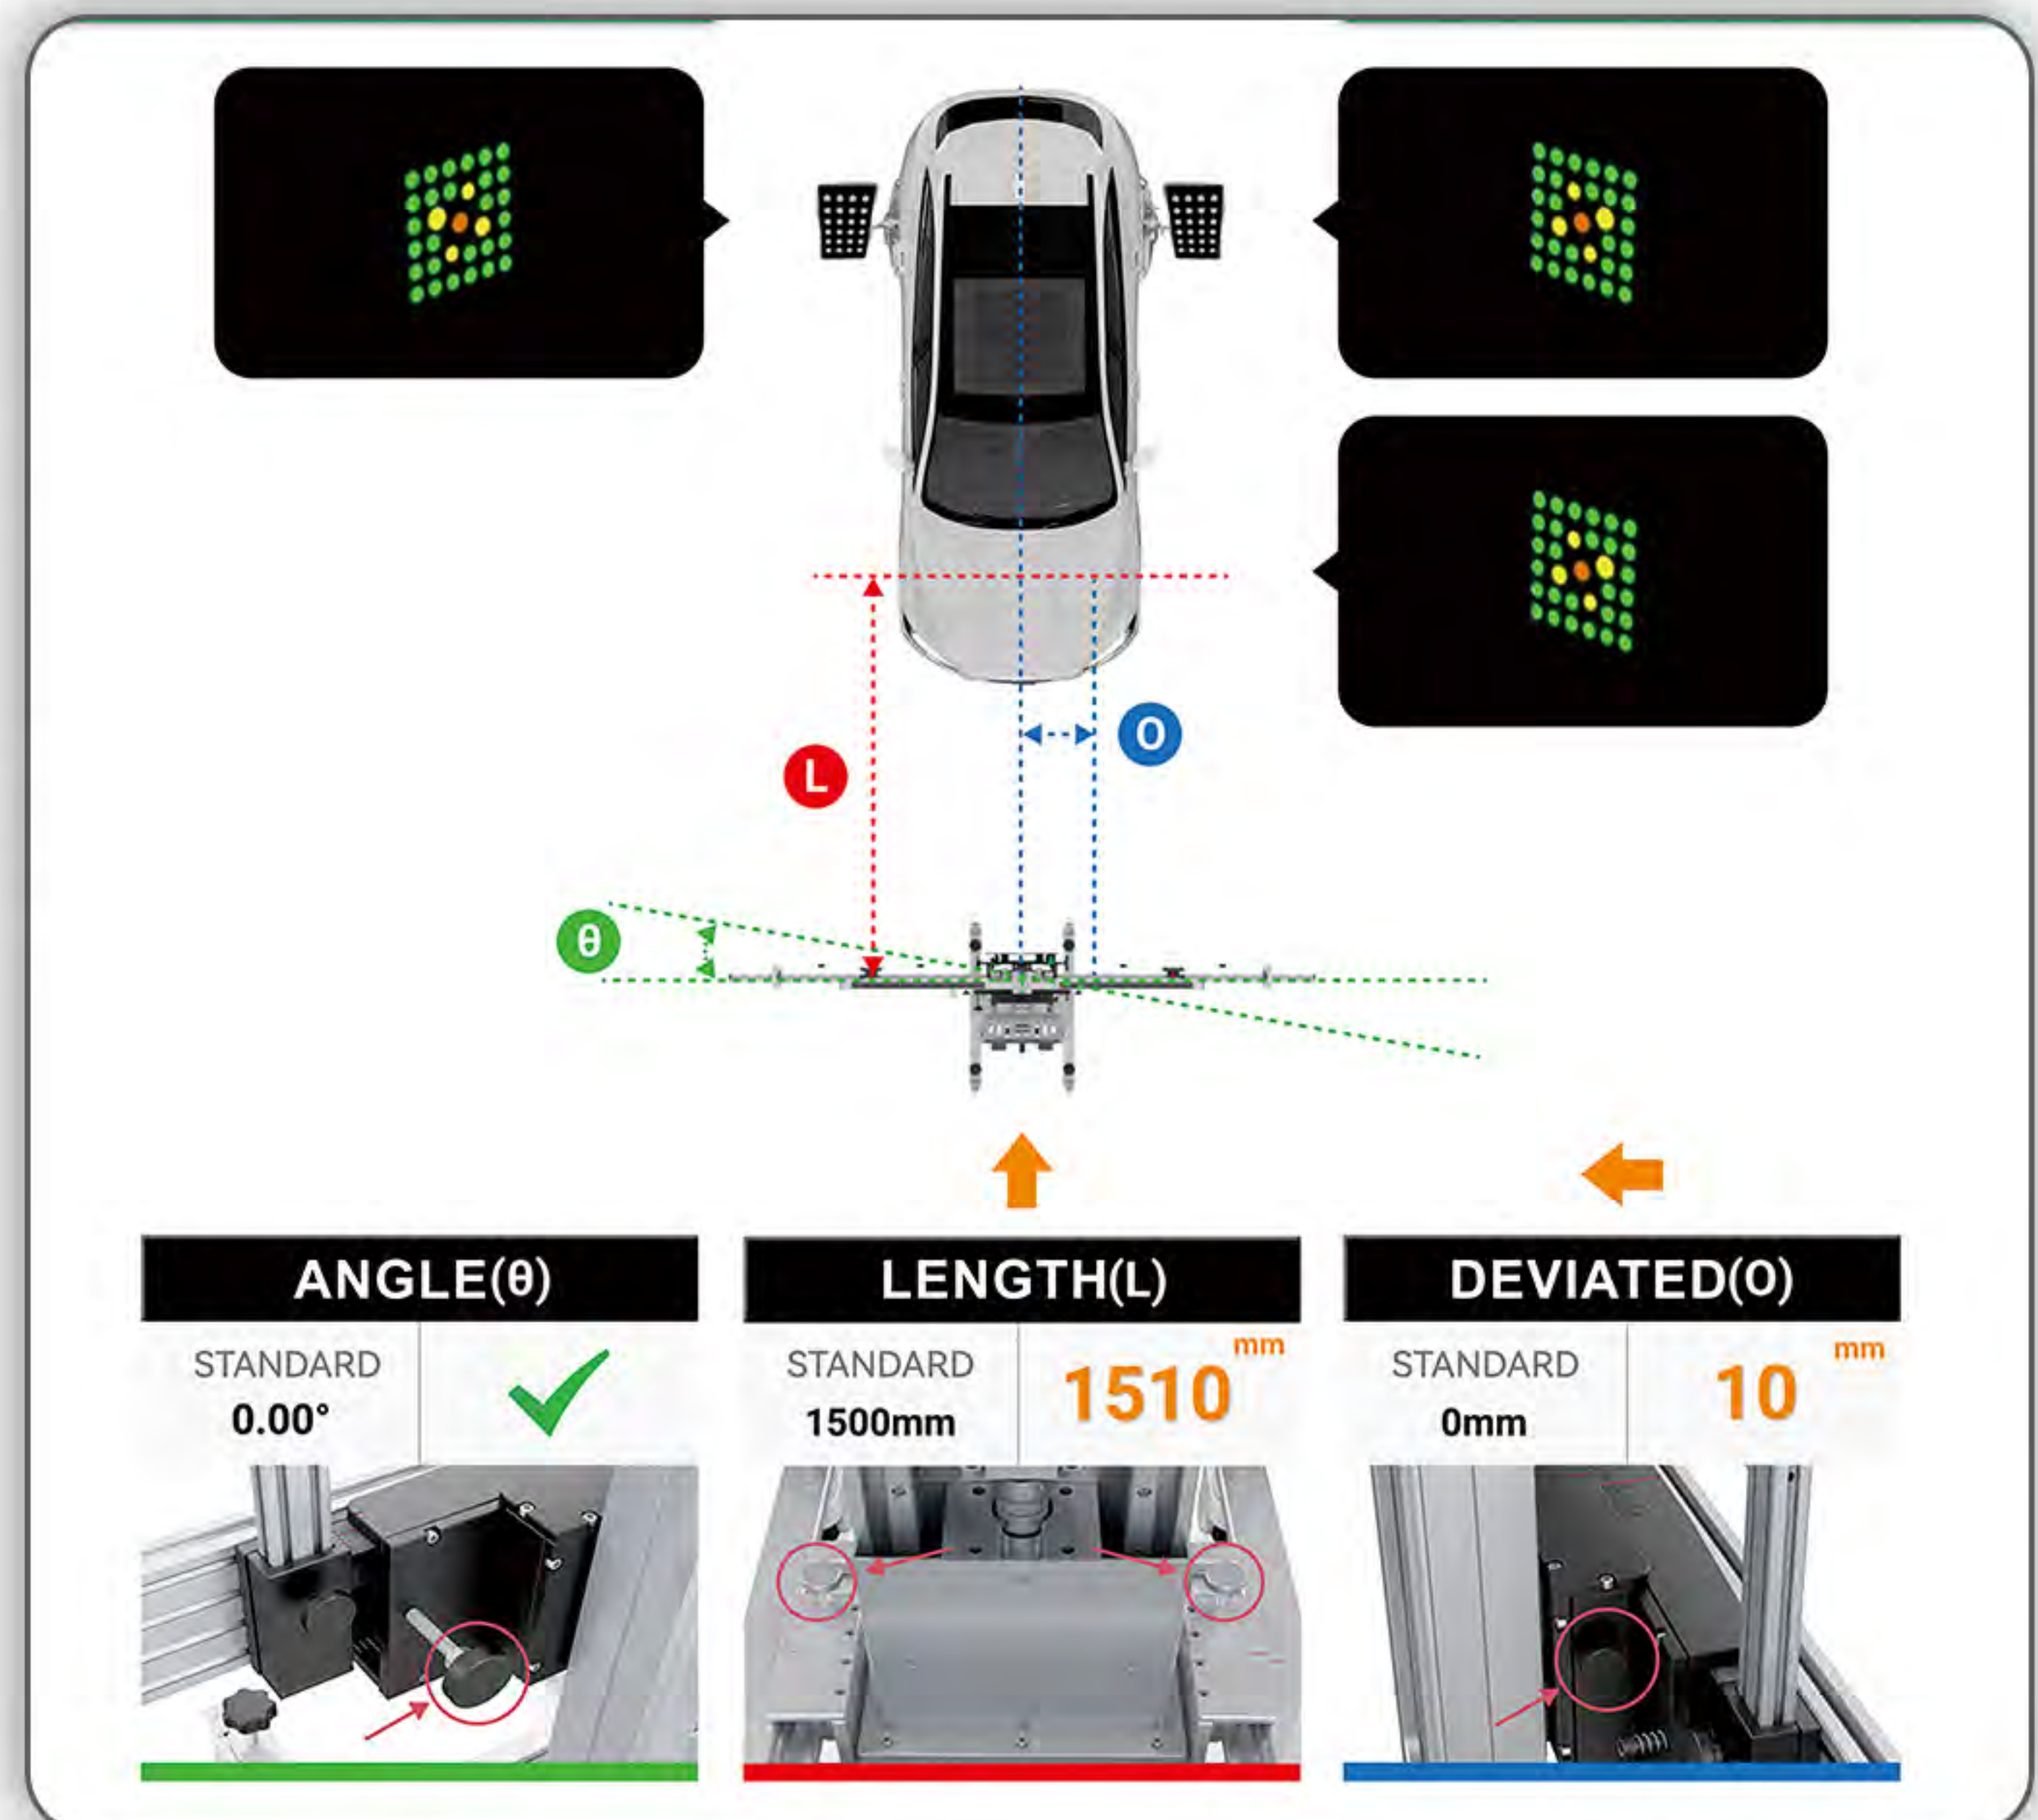

No more mechanical measure in the ADAS calibration process

Added wheel alignment pre-check function

Host Machine×1

Left Camera×1

Right Camera×1

Distance Target×1

Alignment Check Target×4

Wheel Clamp×4

Optional *NEW* ADAS Accessories

X-431 ADAS Insight Camera System

NO MORE

MECHANICAL MEASURES
PLUMB BOBS
STRING LINES
MIRRORS

ADAS Calibration & Pre-Check Alignment

* For X-431 ADAS Pro Plus Only

Radar Level Alignment Tool