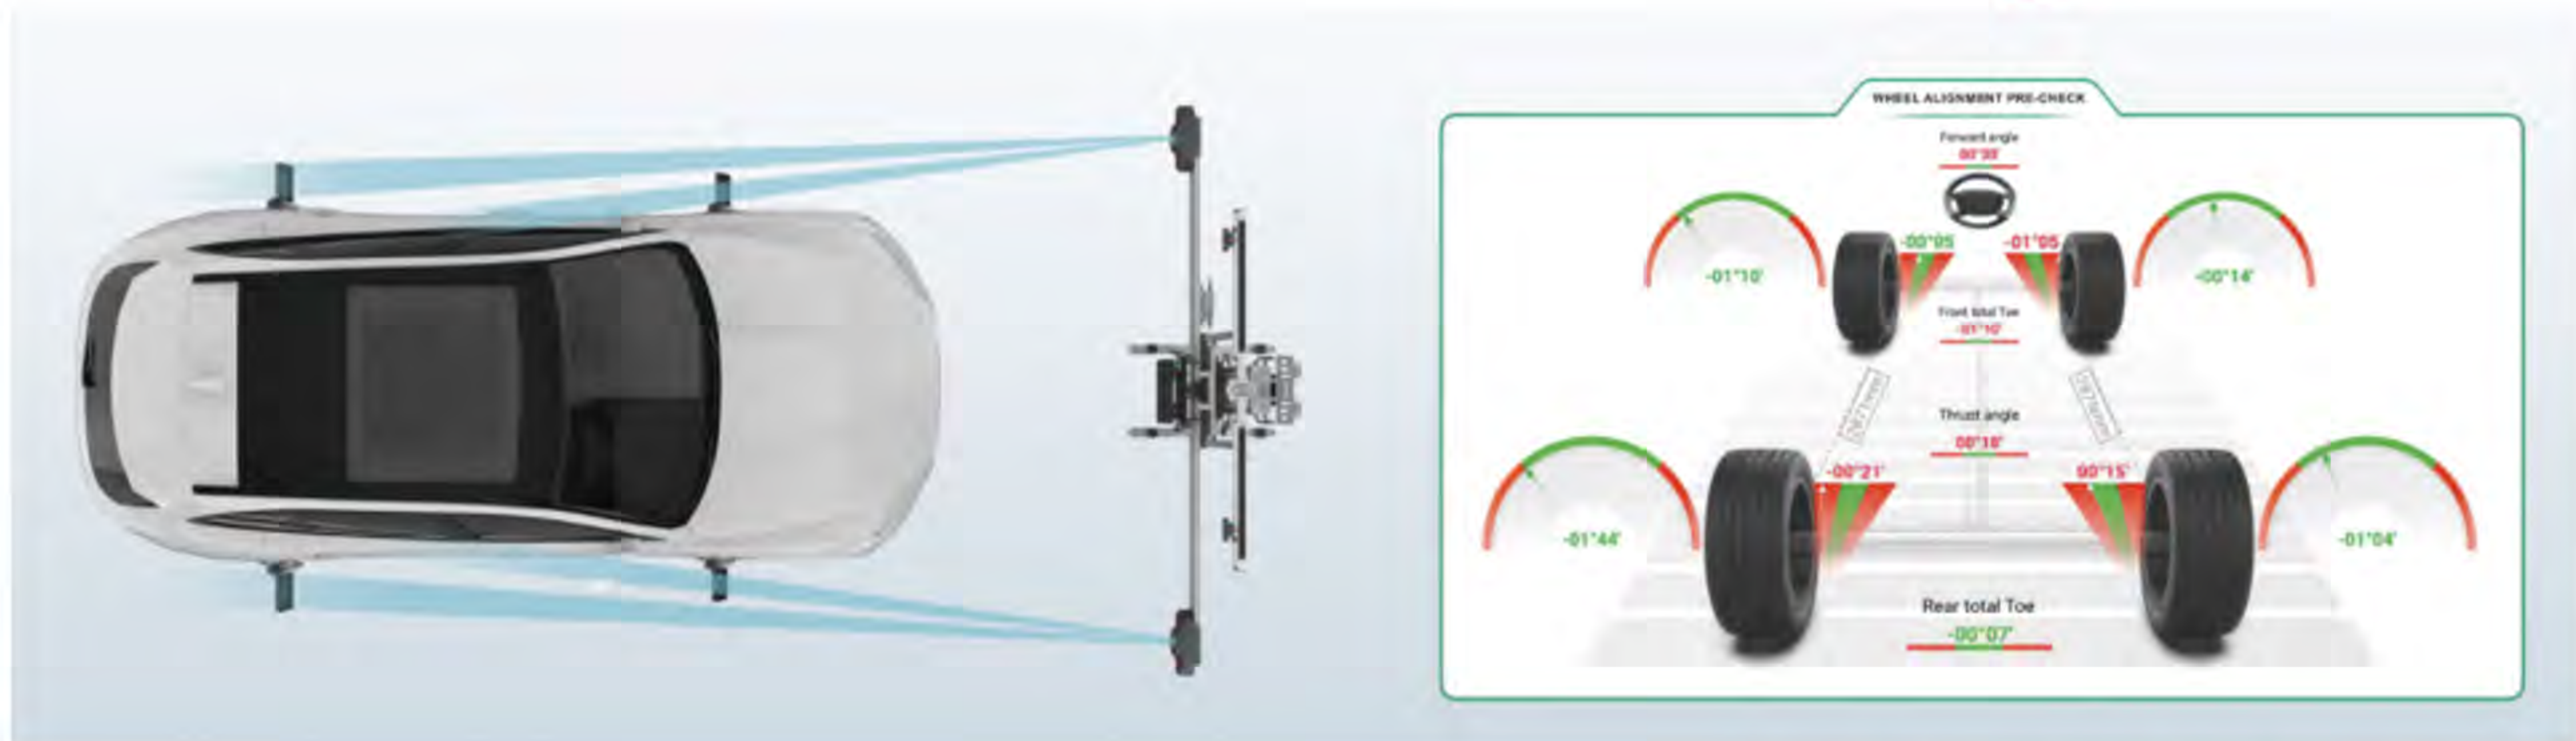

No more mechanical measure in the ADAS calibration process

Added wheel alignment pre-check function

Host Machine×1

Left Camera×1

Right Camera×1

Distance Target×1

Alignment Check Target×4

Wheel Clamp×4

Optional *NEW* ADAS Accessories

X-431 ADAS Insight Camera System

NO MORE

MECHANICAL MEASURES
PLUMB BOBS
STRING LINES
MIRRORS

ADAS Calibration & Pre-Check Alignment

* For X-431 ADAS Pro Plus Only

Radar Level Alignment Tool