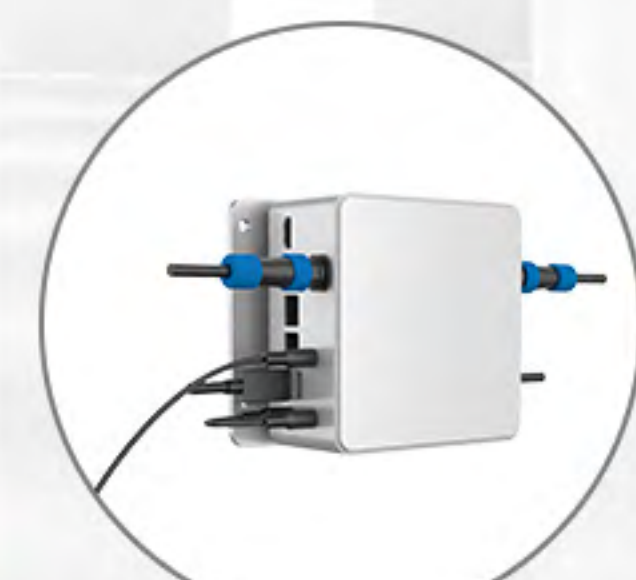

Iveco LAH01-01

ACC Reflector
LAH05-02

DYNAMIC CALIBRATION

VOLVO/RENAULT/MAN/IVECO/DAF/ISUZU/BENZ/SCANIA...

STATIC CALIBRATION

VOLVO/RENAULT/MAN/IVECO/ISUZU/SCANIA/NISSAN...

Optional *NEW* ADAS Accessories

X-431 ADAS Insight Camera System

No more mechanical measure in the ADAS calibration process

Added wheel alignment pre-check function

Host Machine×1

Left Camera×1

Right Camera×1

Distance Target×1

Alignment Check Target×4

Wheel Clamp×4