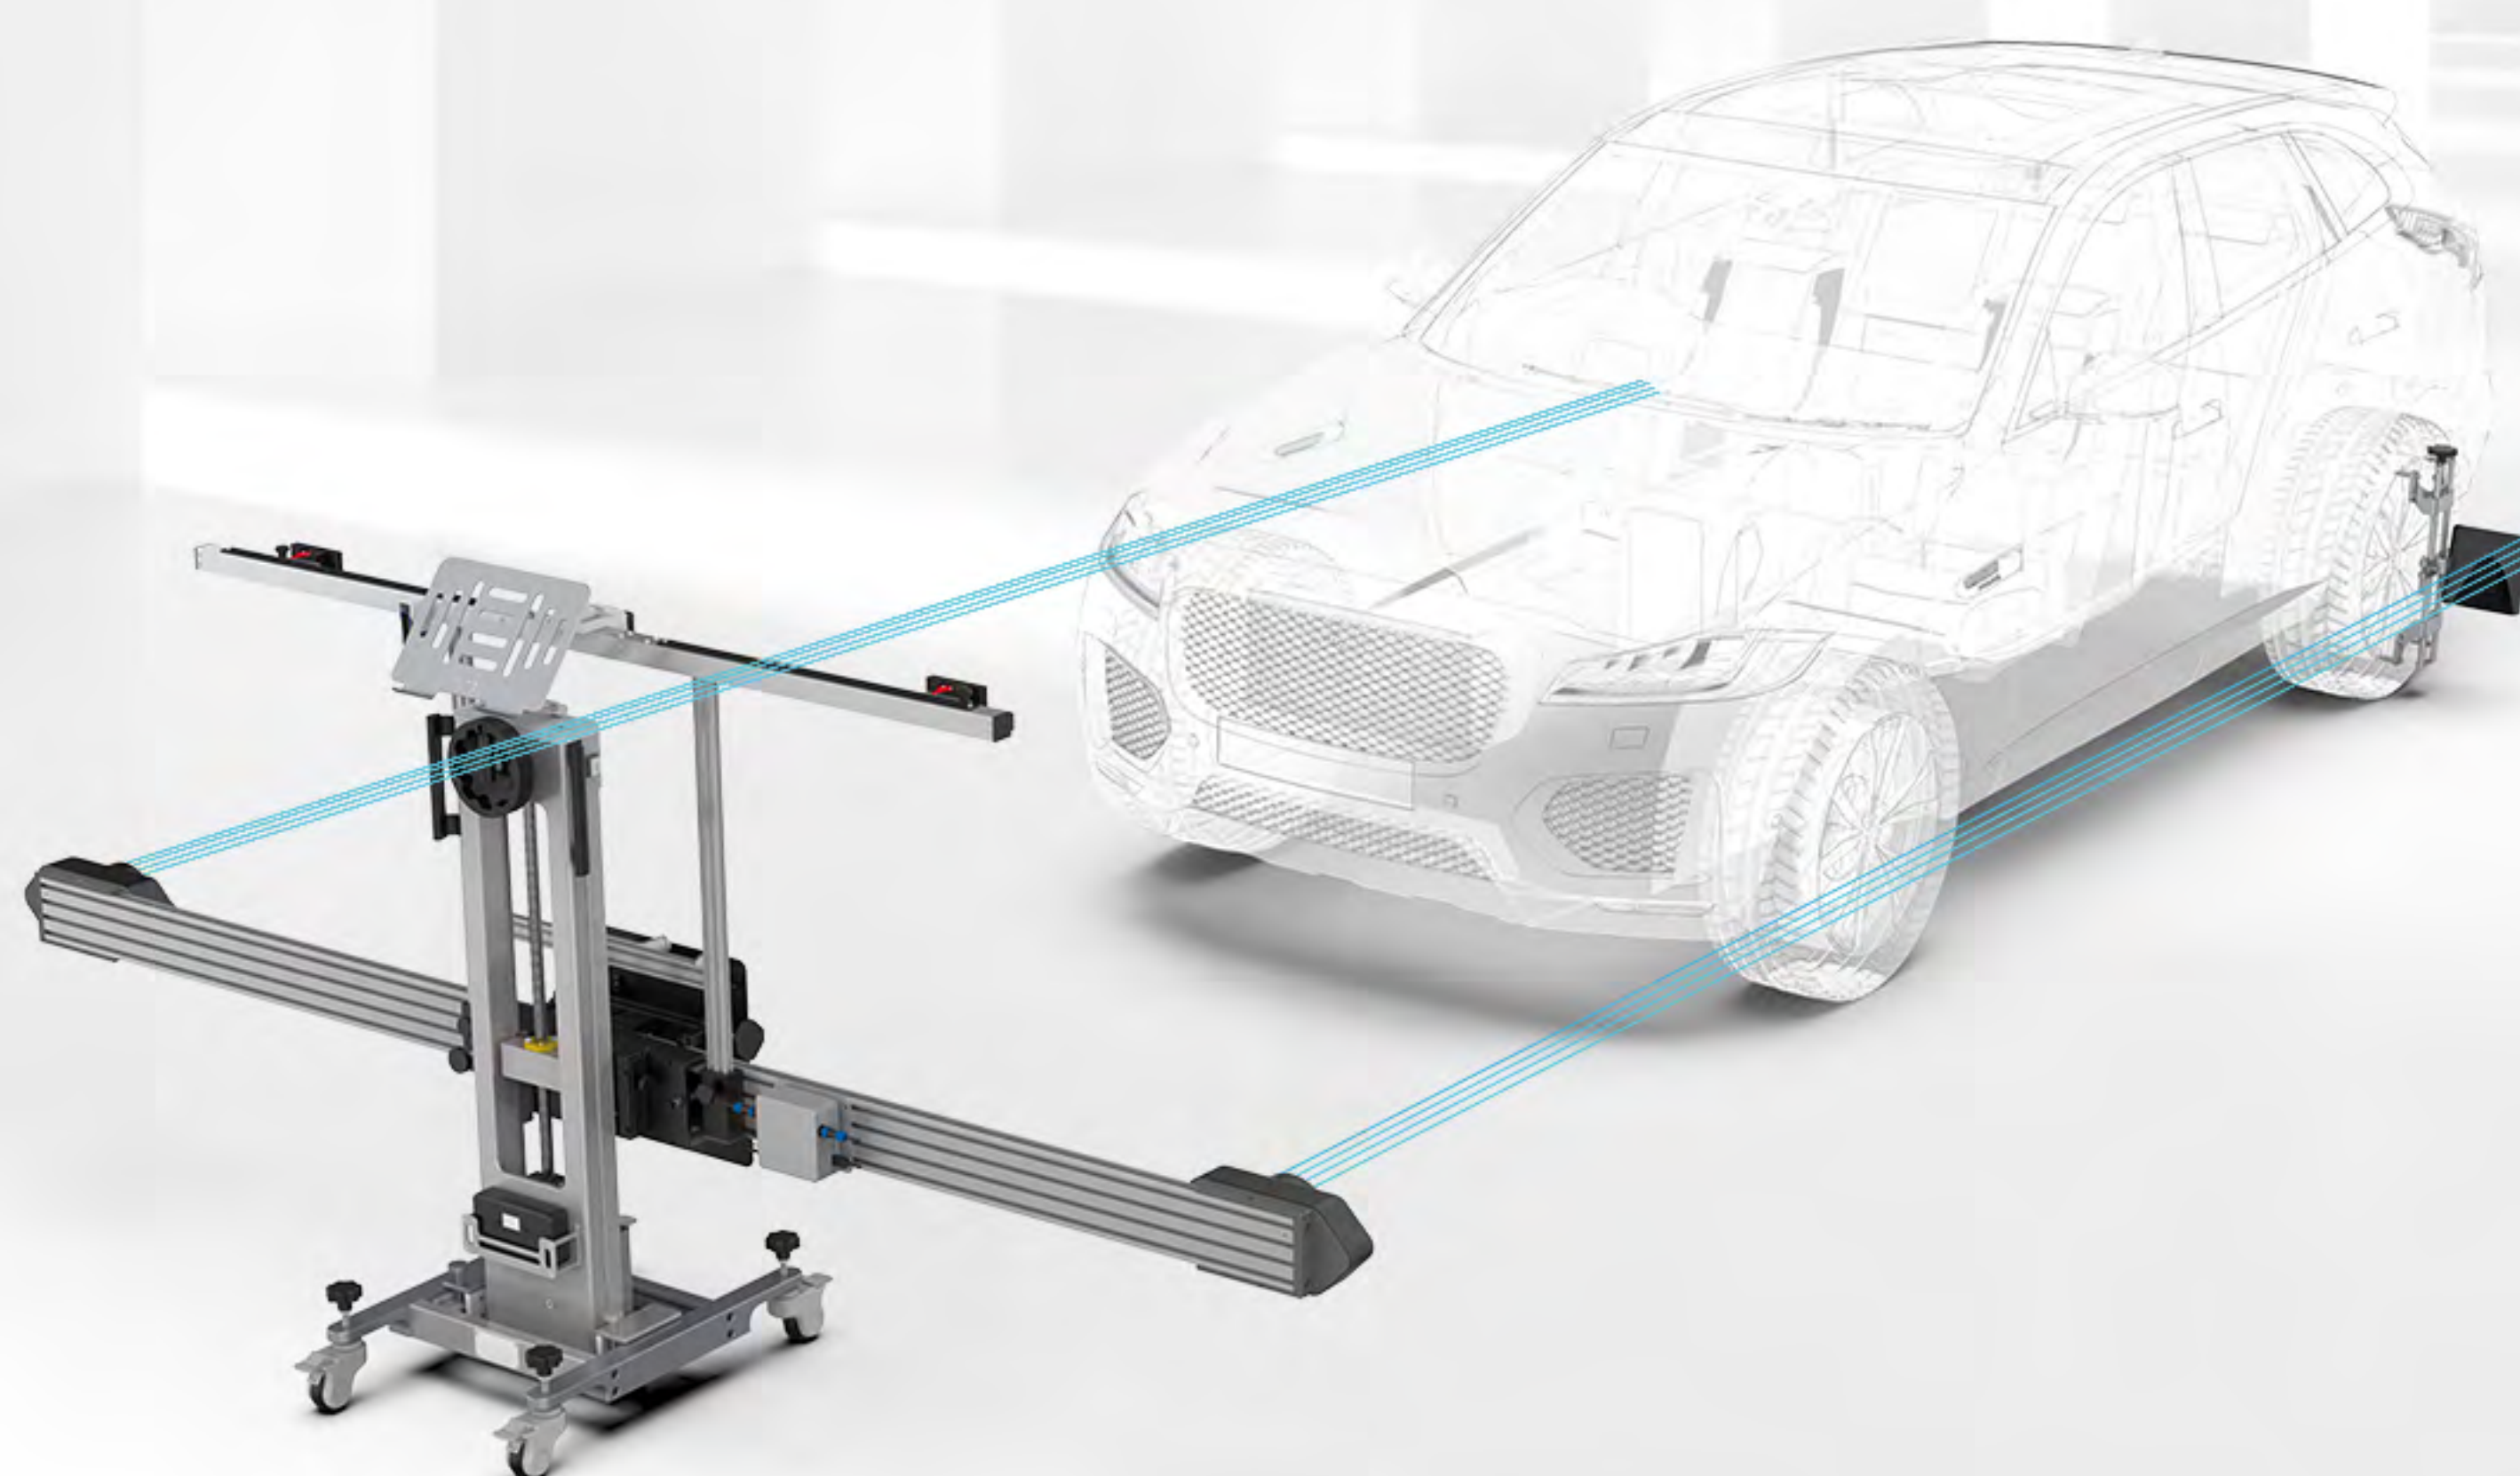

No more mechanical measure in the ADAS calibration process

Added wheel alignment pre-check function

Host Machine×1

Left Camera×1

Right Camera×1

Distance Target×1

Alignment Check Target×4

Wheel Clamp×4