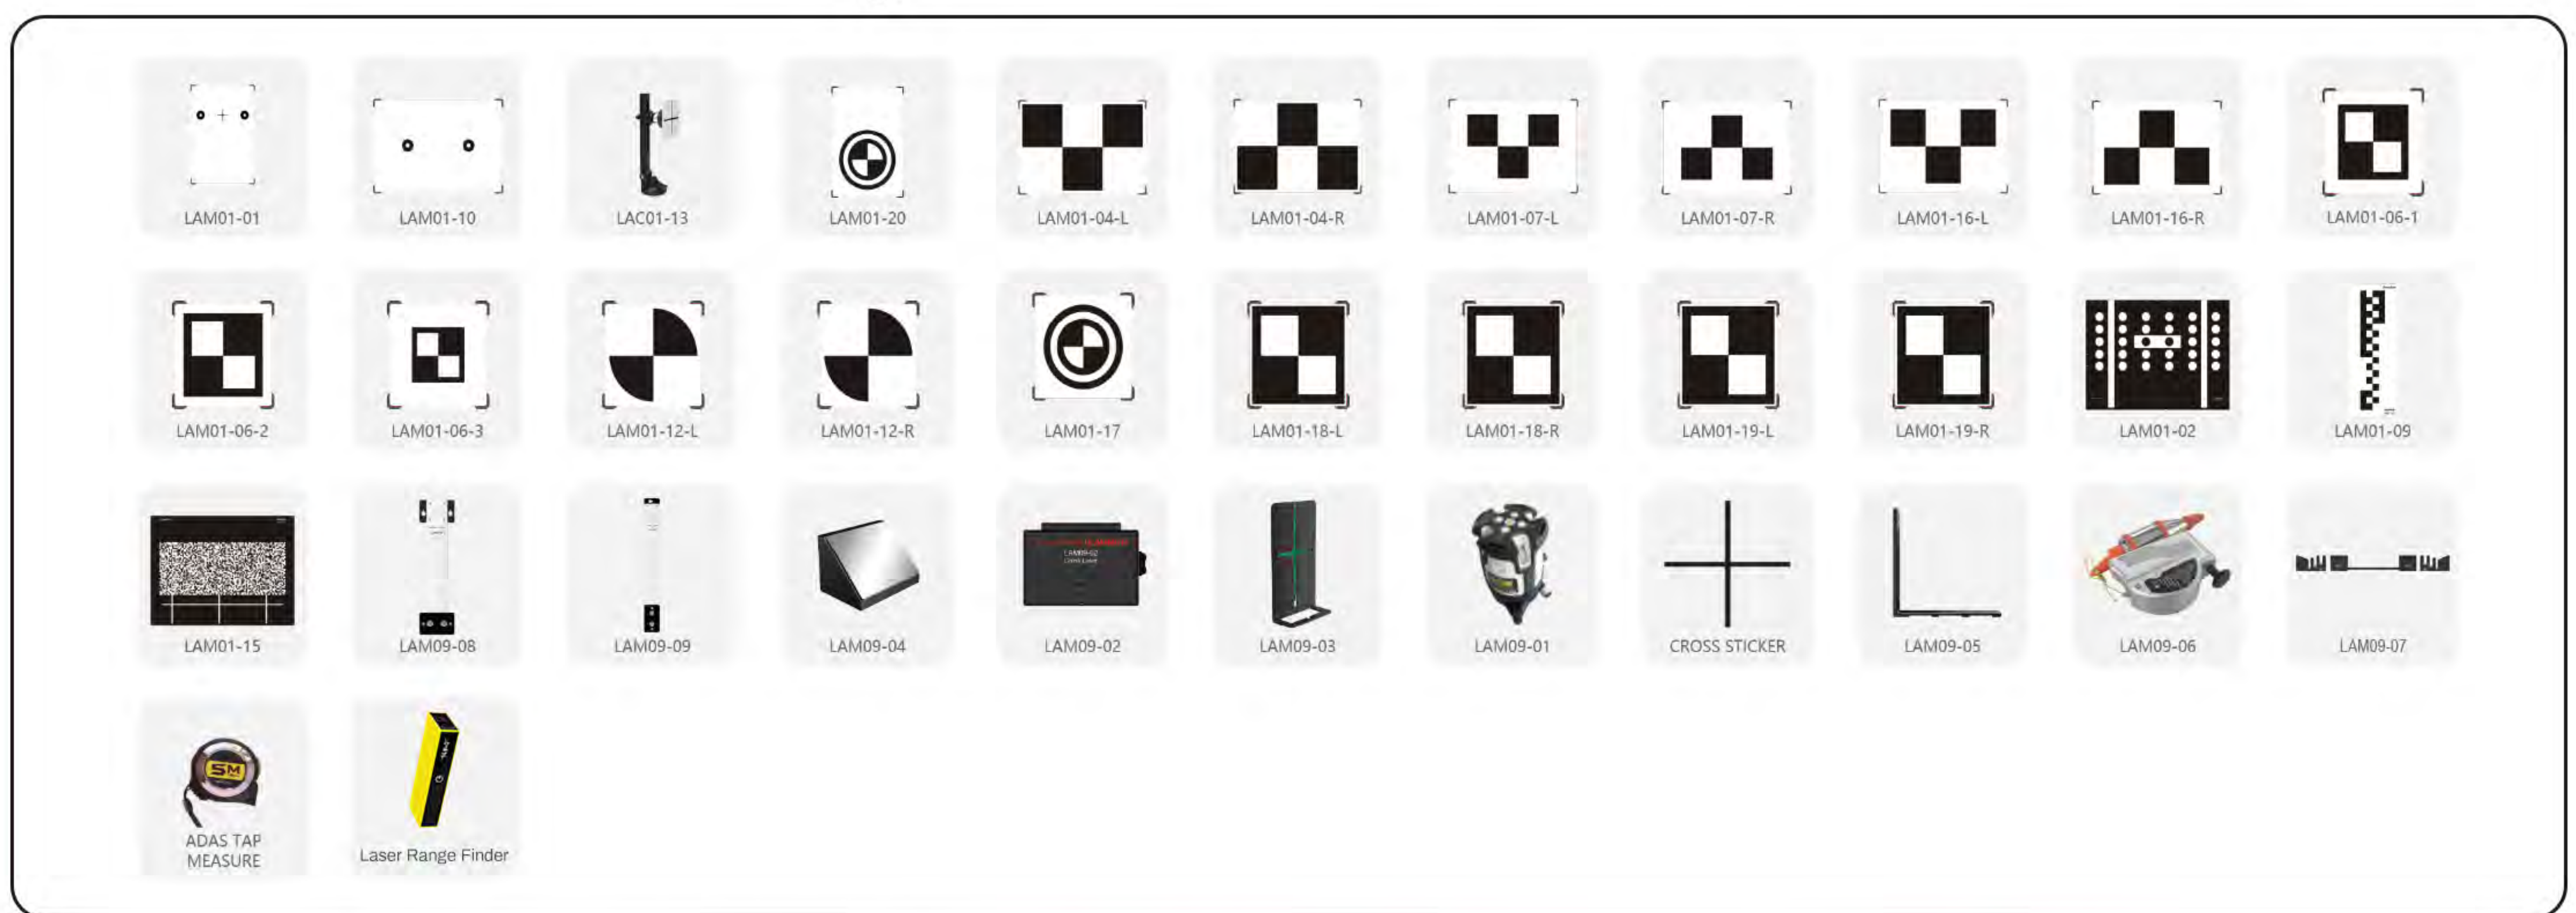

PRECISE & SIMPLE

ADAS SOLUTION

X-431 ADAS MOBILE

X-431 ADAS HD

X-431 ADAS PRO PLUS

X-431 ADAS Mobile

The X-431 ADAS Mobile is designed to be used in your shop or taken on the road. Its easy foldable frame can fit into any vehicle.

LDW "Standard" Package

MSRP: \$9,995.99

Show Price:

Forward Facing "Deluxe"

MSRP: \$14,845.99

Show Price:

Premium Package

MSRP: \$31,775.00

Show Price:

X-431 ADAS PRO PLUS

The X-431 ADAS Pro Plus is a precise stationary ADAS system. The wheel clamp based system along with laser measurement accuracy will have calibrations completed in minutes.