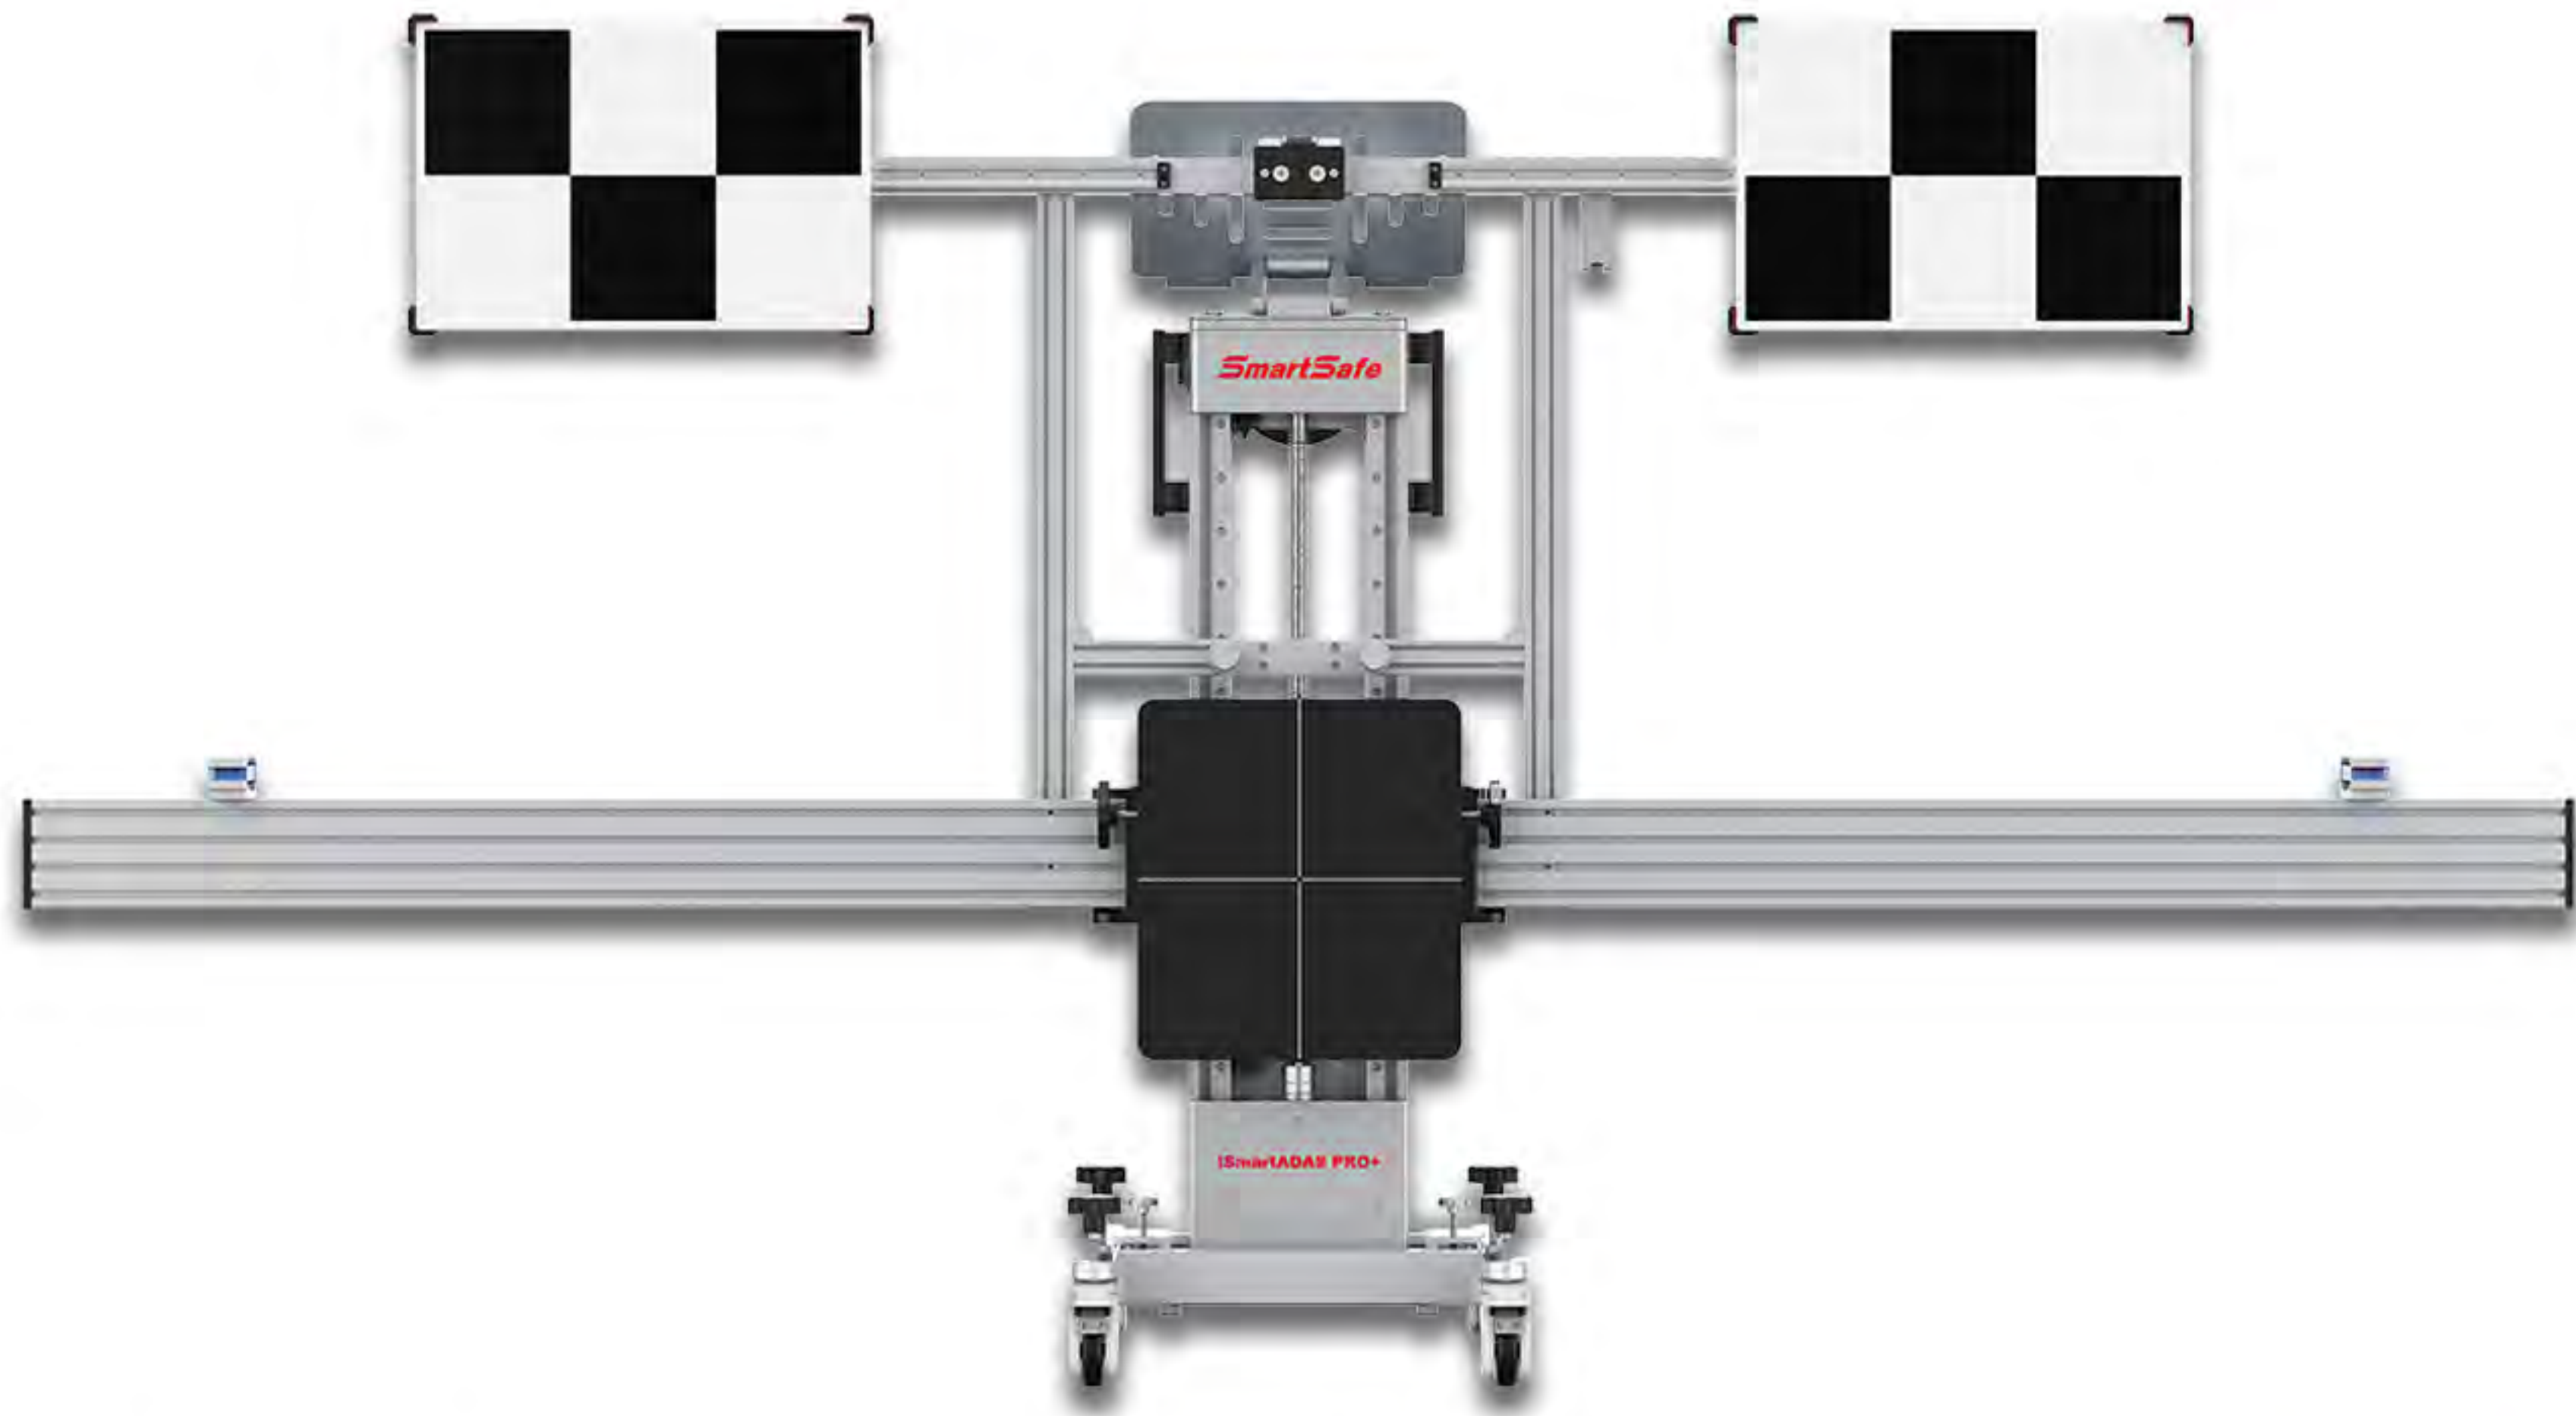

PRECISE & SIMPLE

ADAS SOLUTION

X-431 ADAS MOBILE

X-431 ADAS HD

X-431 ADAS PRO PLUS

X-431 ADAS Mobile

The X-431 ADAS Mobile is designed to be used in your shop or taken on the road. Its easy foldable frame can fit into any vehicle.

LDW "Standard" Package

MSRP: \$9,995.99

Show Price:

Forward Facing "Deluxe"

MSRP: \$14,845.99

Show Price:

Premium Package

MSRP: \$31,775.00

Show Price:

X-431 ADAS PRO PLUS

The X-431 ADAS Pro Plus is a precise stationary ADAS system. The wheel clamp based system along with laser measurement accuracy will have calibrations completed in minutes.

LDW "Standard" Package

MSRP: \$15,995.99

Show Price:

Forward Facing "Deluxe"

MSRP: \$20,781.99

Show Price:

Everything in the LDW kit +

--	--	--	--