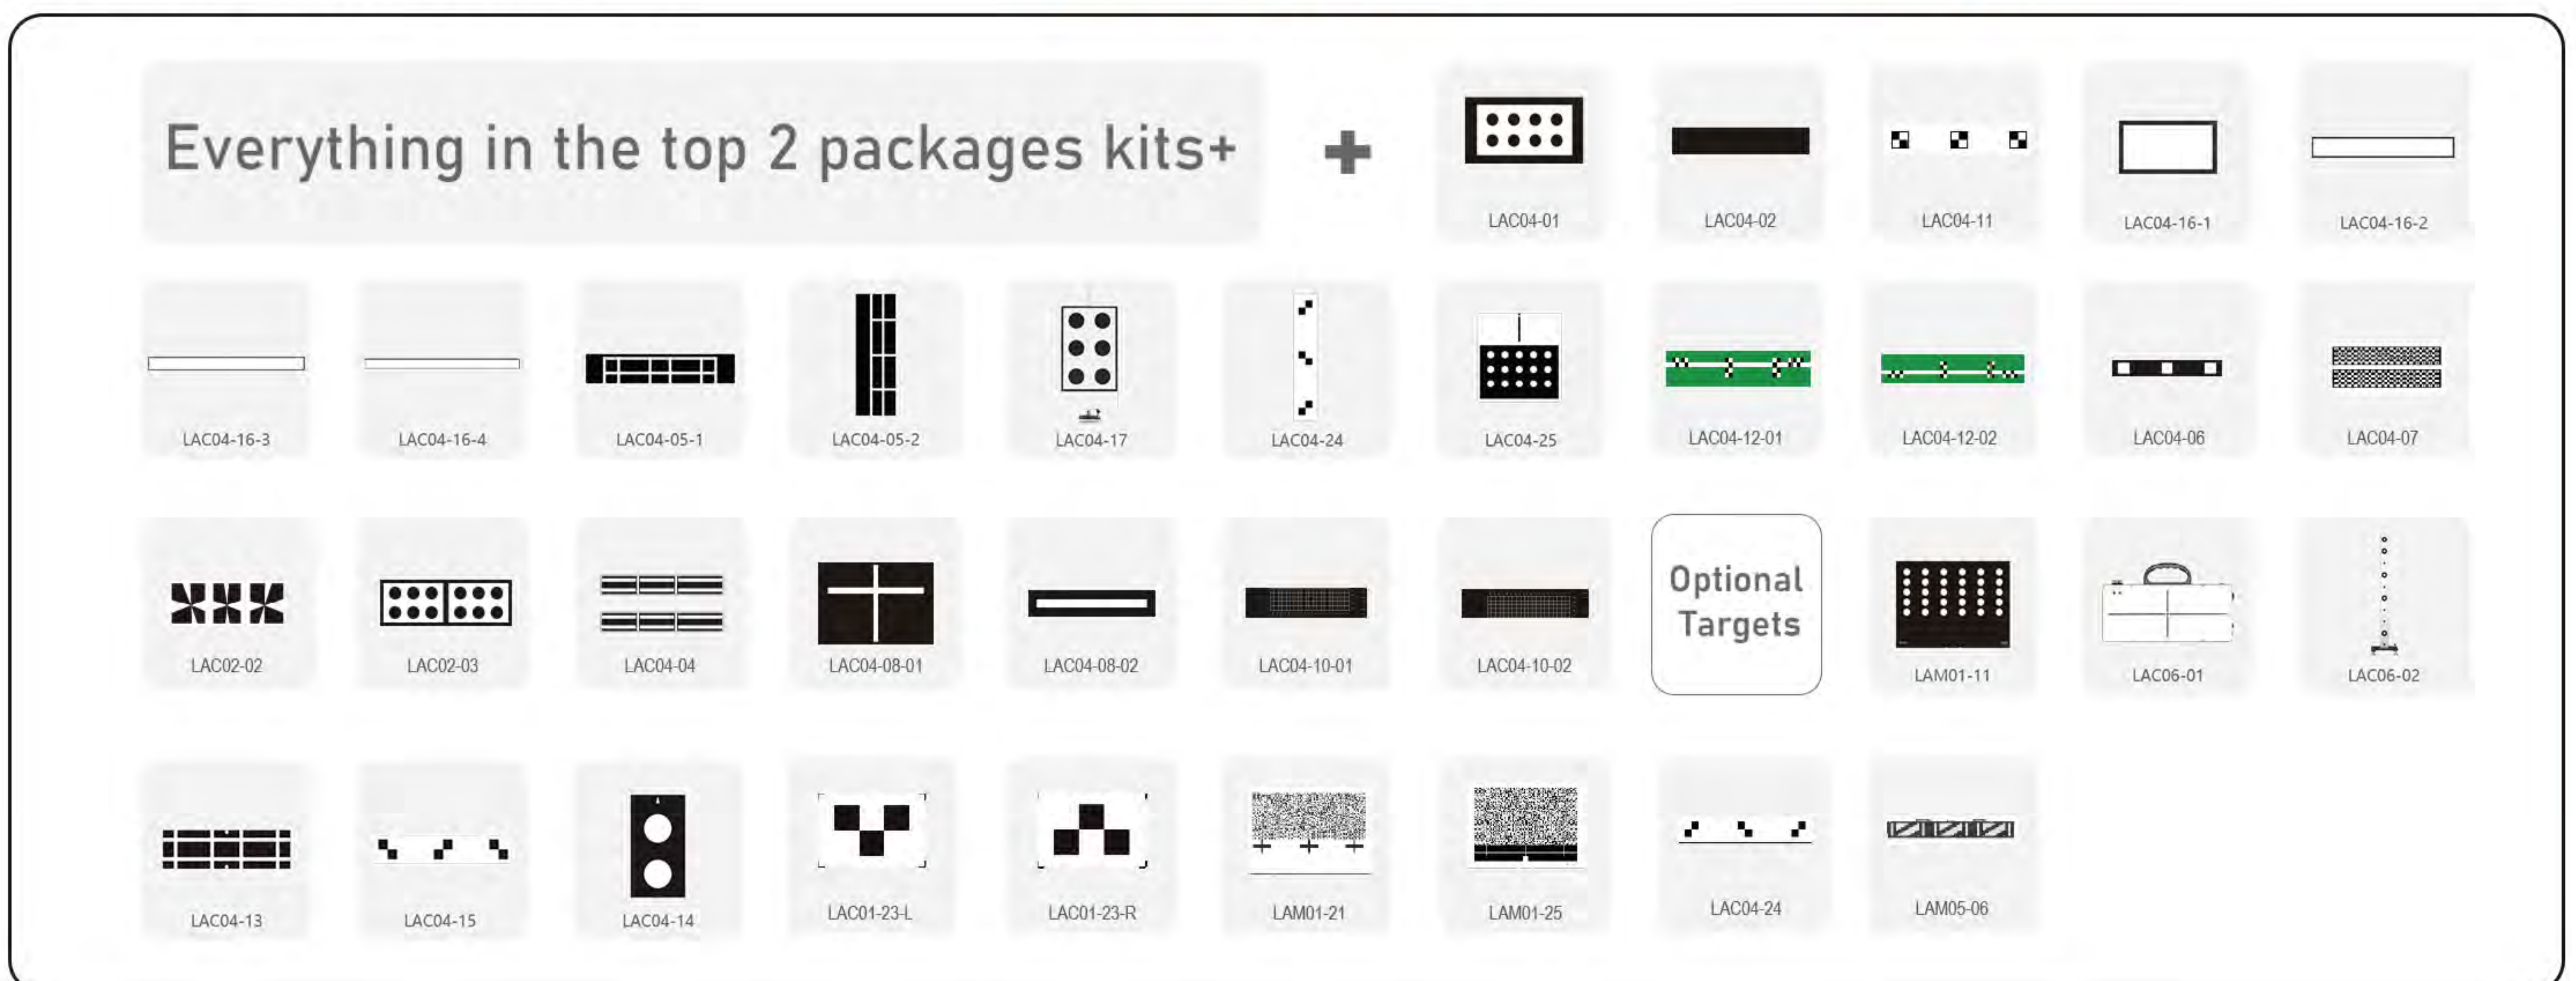

PRECISE & SIMPLE

ADAS SOLUTION

X-431 ADAS MOBILE

X-431 ADAS HD

X-431 ADAS PRO PLUS

X-431 ADAS Mobile

The X-431 ADAS Mobile is designed to be used in your shop or taken on the road. Its easy foldable frame can fit into any vehicle.

LDW "Standard" Package

MSRP: \$9,995.99

Show Price:

Forward Facing "Deluxe"

MSRP: \$14,845.99

Show Price:

Premium Package

MSRP: \$31,775.00

Show Price:

X-431 ADAS PRO PLUS

The X-431 ADAS Pro Plus is a precise stationary ADAS system. The wheel clamp based system along with laser measurement accuracy will have calibrations completed in minutes.