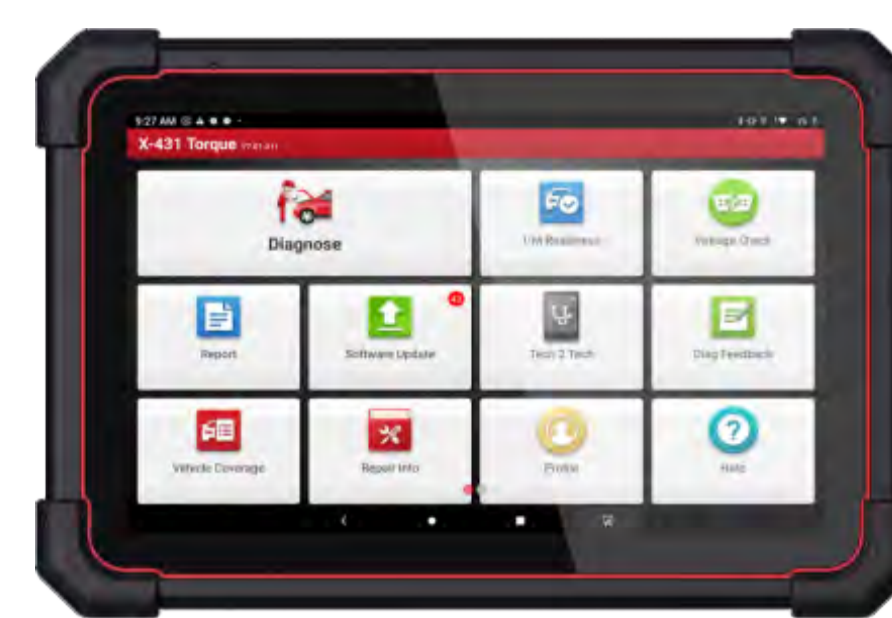

X-431 Torque LINK

$2,595.99