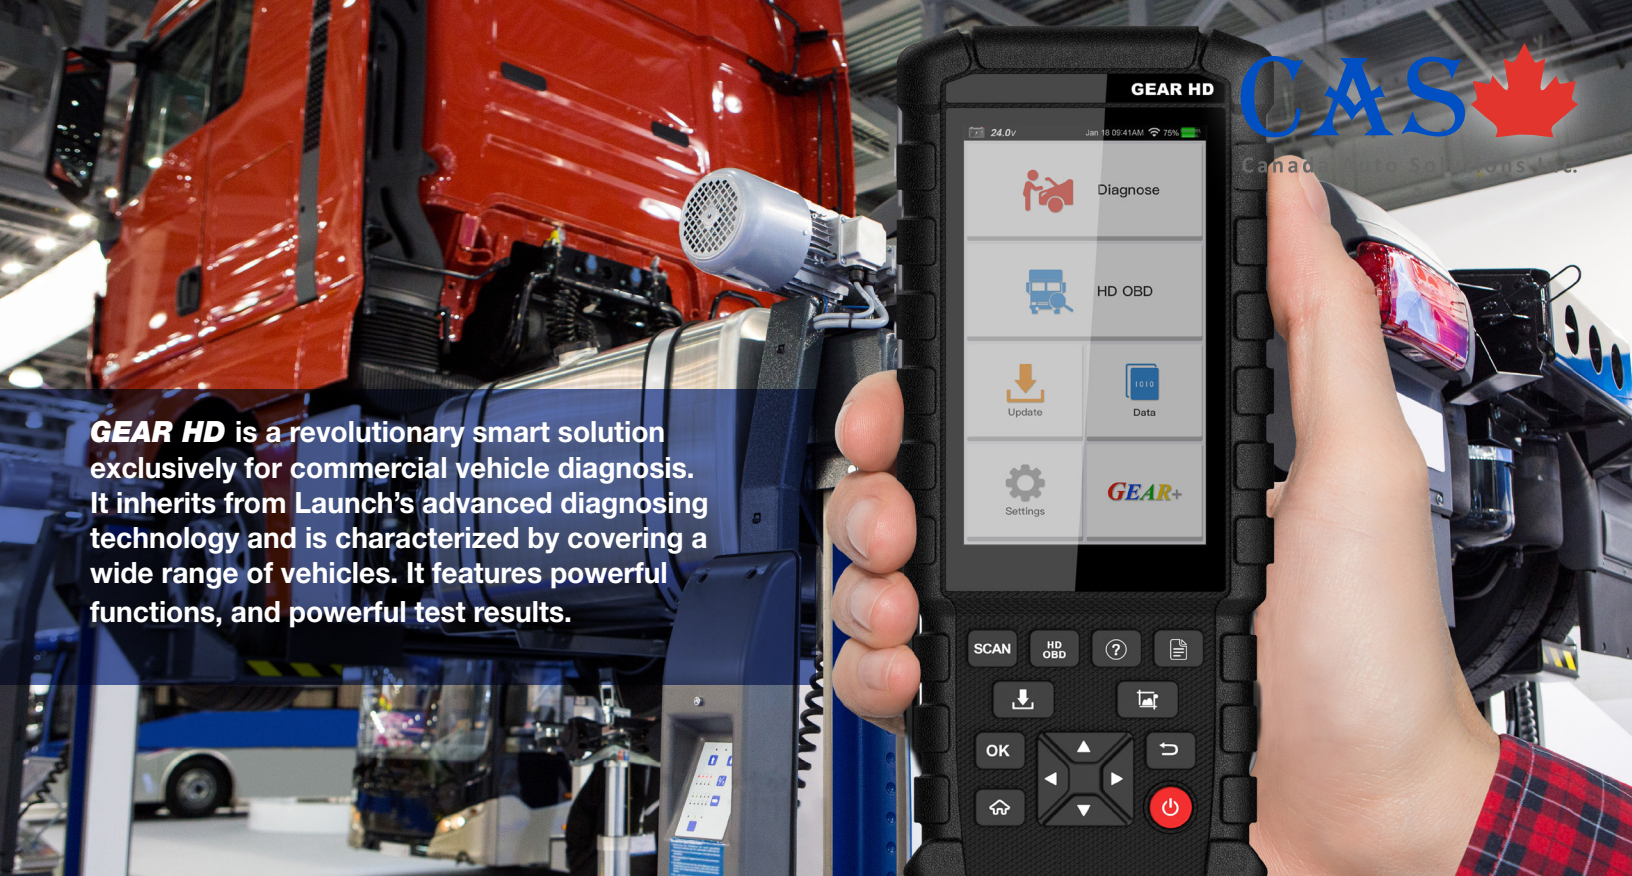

**Gear
HD**

Gear HD

LAUNCH

GEAR HD is a revolutionary smart solution exclusively for commercial vehicle diagnosis. It inherits from Launch's advanced diagnosing technology and is characterized by covering a wide range of vehicles. It features powerful functions, and powerful test results.

Features

- | System Detect Diagnosis: Ability to quickly access the vehicle system. Once Gear HD and the vehicle are properly connected the system starts the autodecoding process. Once the whole process is successfully finished you can start a diagnostic session for each system
- | Manual Diagnosis: If the system detect failure occurs, manual diagnosis is also available. Diagnosis functions include: Version information, Read DTCS, Clear DTCS, read data stream. (Supports 3 display modes, Value, Graphs)
- | HD OBD Diagnosis: 10 Modes of OBD11 tests are supported, including EVAP, O2 sensor, I/M Readiness, MIL Status, VIN info, and on-board motors testing, etc.
- | One Click Update: Lets you update your diagnostic Software and APK Online
- | Diagnostic History: This function provides a quick access to the tested vehicles. Users can choose to view the test report or resume from the last operation
- | Diagnostic Feedback: Use this option to submit the vehicle issues to Launch for analysis and trouble shooting
- | Gear HD also features a great community platform for promotion, advertising pushing, software subscription, and other information releasing
- | Operating System: Android™ 7.0, 1 GB Memory 8G Storage, 4000 MAH Rechargeable Li-battery, 5" 720 P IPS touch screen

Specifications

- | 5" 720P IPS touch screen
- | Android™ 7.0
- | 4000mAh Battery
- | RAM/ROM: 1G/8G
- | Battery Life: Up to 8 hours
- | Dimension: 248.7x93.5x36 mm