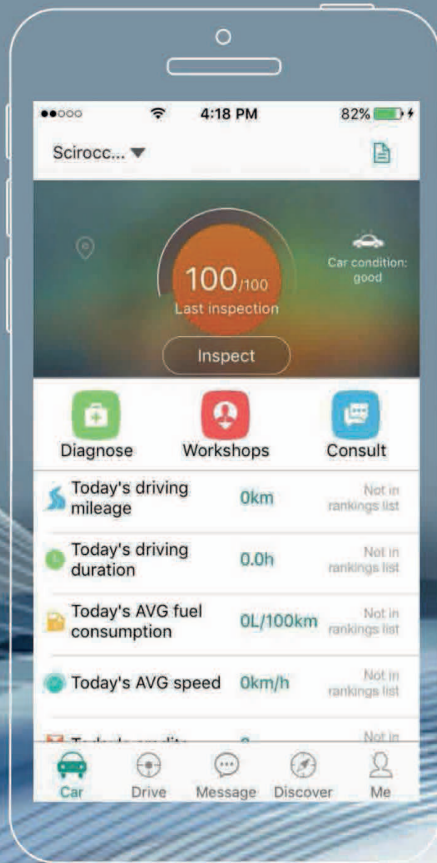

## Diagnose your car and enjoy the connected car life

Vehicle inspection

Remote diagnosis

Map service

Vehicle alert

Download the golo Carcare App throughout scanning QR Code or searching "golo Carcare" in Google Play store and App Store.

Meets OEM Standard of North American Domestic, European and Asian Cars