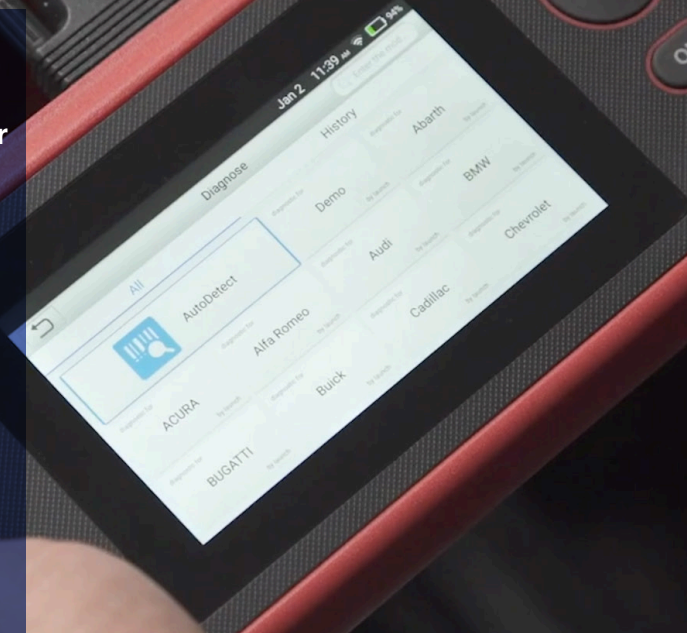

**CRP ELITE**

**CRP-ELITE**

Introducing The **C-Reader Professional Elite** – The NEW benchmark in diagnostic solutions from Launch Tech USA. The C-reader Professional supports all of the 10 modes of OBDII and is able to diagnose the 4 main systems (Engine, Transmission, ABS, SRS Systems).

In addition the **C-Reader Professional Elite** also supports reset functions of EPB, SAS, DPF, Oil Light, ABS Bleeding, as well as the ability to generate a diagnostic report and share via email. The C-reader Professional Elite features a 5.0" 720 Touch screen and Wi-Fi updates.

## Features

- | 8 Total Resets: Injector Coding, Battery Reset, EPB, SAS Reset, DPF Regen, Oil Reset, Brake Bleed, Throttle Relearn
- | 5" color Touch Screen and thumb Pad Navigation
- | Based on Android™ OS
- | WIFI automatic updates-No more USB Cable to Laptop
- | Full Coverage-Domestic, Asia, European Vehicles (1996 and newer OBDII)
- | Supports Auto VIN Detection and connection
- | Diagnostic report and share via email