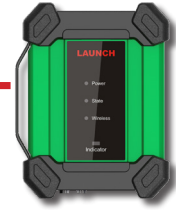

**Oscilloscope
2 Channels**

LAUNCH X-431 TORQUE LINK PLUS SKU: 301181048

ADVANCED DIAGNOSTIC TOOL COMBO

INDUSTRY'S TOP DEMANDED FUNCTIONS:

- SUPPORTS ONLINE PROGRAMMING
- SUPPORT **SMARTLINK REMOTE DIAGNOSIS** ALLOWS FLASH PROGRAMMING OF VEHICLES WITH OEM SOFTWARE SUBSCRIPTIONS
- OE-LEVEL BI-DIRECTIONAL FUNCTIONALITY
- ONLINE CODING & PROGRAMMING FOR EUROPEAN VEHICLES FOR MODULE REPLACEMENTS ON **LAUNCH** SERVERS

OTHER PROFESSIONAL FUNCTIONS:

- ☒ Support Communication protocols CAN/CANFD/DoIP and automotive communication standards J2534/D-PDU/RP1210
- ☒ Guided function for VW & AUDI
- ☒ OE-Level Bi-directional functionality
- ☒ One year OE data repair library
- ☒ Code Assist by Identifix, access most common fixes and repair solutions with corresponding DTCs
- ☒ Topology module mapping overview virtually the all-systems communication status
- ☒ New Pin detection function detects pin volt, data rate and protocols

EASY Access 20+ Reset Functions for the first time by LAUNCH

- RESETWINDOW (door and window calibration)
- RESETTYRE (tire modification)
- RESETAIRFUEL (A/F adjustment)
- RESETTRANSPORT (Release transport mode)
- RESETADBLUE (urea reset)
- RESETEGR (EGR self-learning)
- RESETBOX (Gear Box Learning)
- RESETINJEC (injector code)
- RESETSUS (suspension matching)
- RESETTPMS (tire pressure reset)

- RESETDPF (DPF regeneration)
- RESETIMMO (anti-theft matching)
- RESETBLEED (ABS exhaust)
- RESETOIL (reset the maintenance lamp to zero)
- RESETSAS (steering angle learning)
- RESETBMS (battery replacement)
- RESETBRAKE (brake pad replacement)
- RESETETS (throttle learning)
- RESETPROG (anti-theft programmer)
- RESETENGPBM (engine power balancing software)
- RESETTURBO (turbo matching)