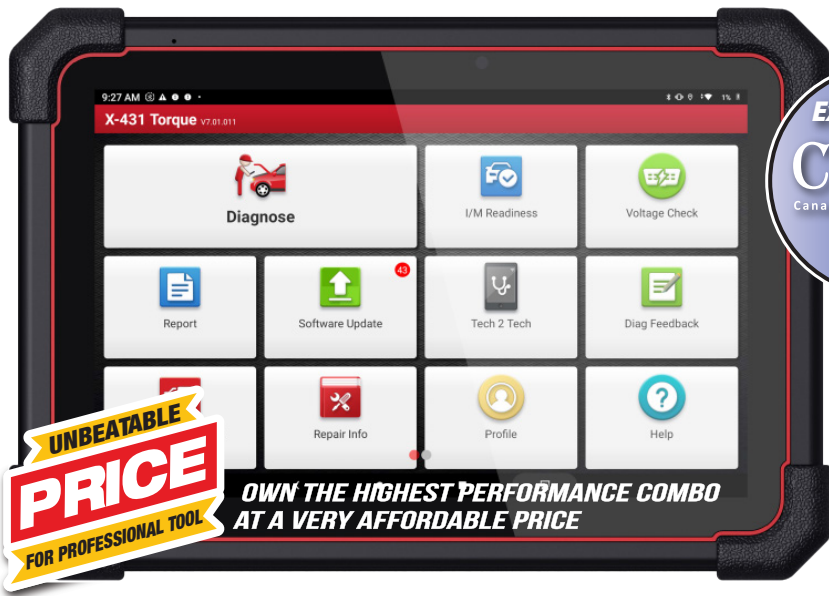

LAUNCH X-431 TORQUE LINK PLUS SKU: 301181048

ADVANCED DIAGNOSTIC TOOL COMBO

Included value:

- ✓ **FREE** Integrated data repair library X-431 FIX AUTO
- ✓ **FREE** new energy oscilloscope (2 Channels)
- ✓ **FREE** 2 years software update
- ✓ **FREE** Smartlink Virtual JBOX (J2534)