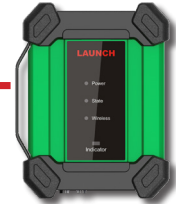

**Oscilloscope
2 Channels**

LAUNCH X-431 TORQUE LINK PLUS SKU: 301181048

ADVANCED DIAGNOSTIC TOOL COMBO

Included value:

- ✓ **FREE** Integrated data repair library X-431 FIX AUTO
- ✓ **FREE** new energy oscilloscope (2 Channels)
- ✓ **FREE** 2 years software update
- ✓ **FREE** Smartlink Virtual JBOX (J2534)