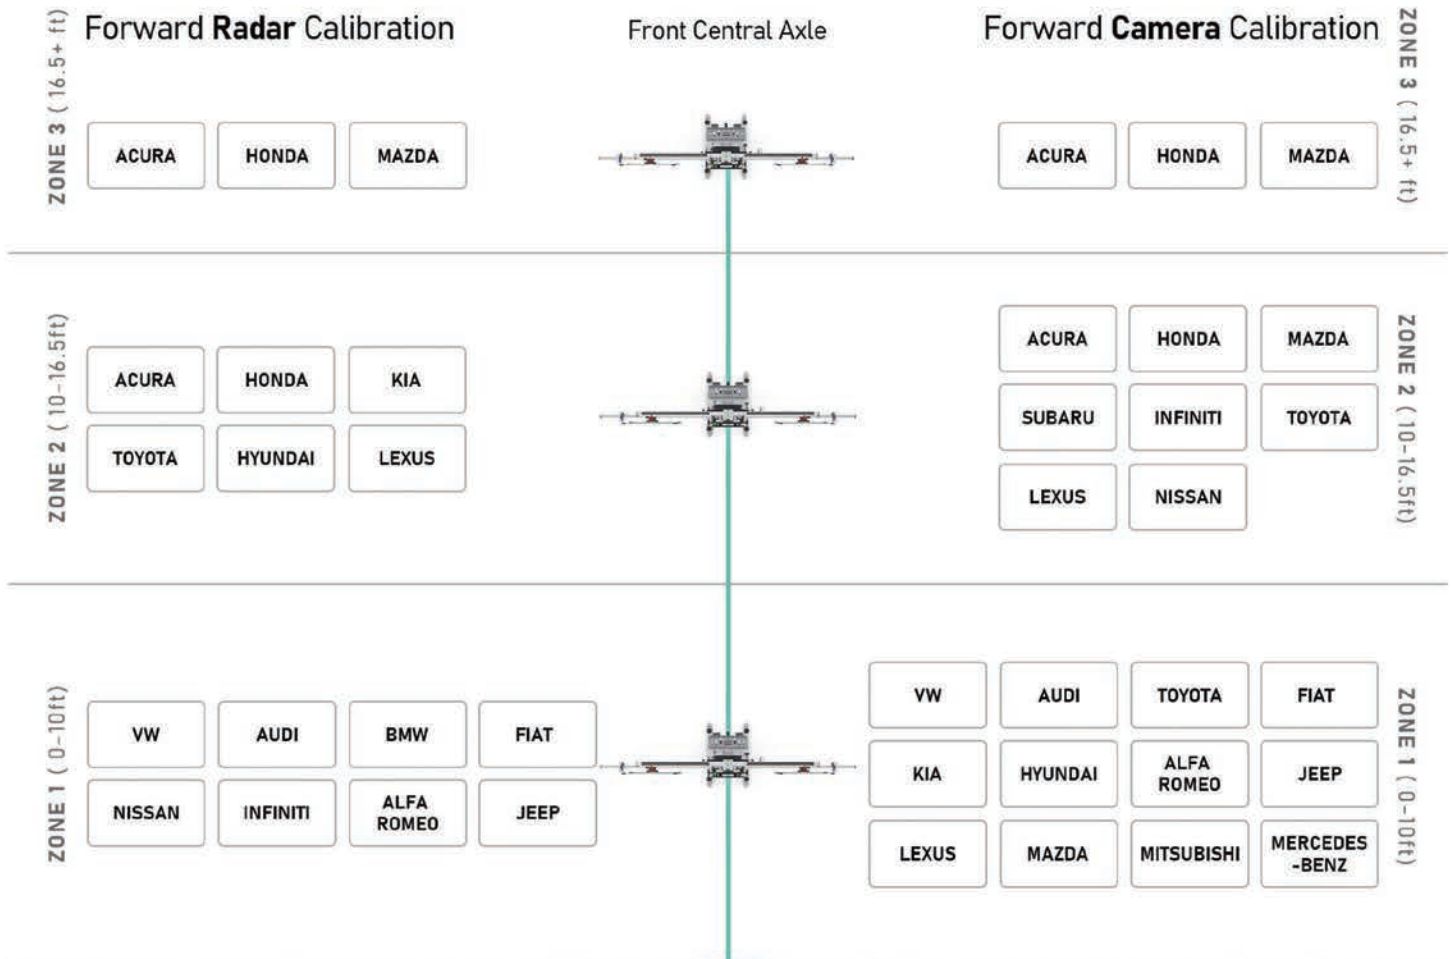

PRECISE & SIMPLE

ADAS SOLUTION

~~X~~-431 ADAS PRO PLUS STANDARD KIT

X-431 ADAS PRO PLUS

The X-431 ADAS Pro Plus is a precise stationary ADAS system. The wheel clamp based system along with laser measurement accuracy will have calibrations completed in minutes.

LDW "Standard" Package

Additional Products

Optional Targets (All Panels are Universal)

Tesla Upgrade Package (301181050)

Radar Alignment Tool (701020174)

X-431 ADAS Pro Plus Radar Calibration Upgrade Package (702010001)

Forward Facing ADAS Space Requirement

Dynamic Calibration

BUICK	CHEVROLET	FORD
BMW	GMC	FCA
ALFA ROMEO	JEEP	FIAT
VOLVO	LINCOLN	

**LAUNCH
TECH USA**
CREATE • CHANGE

*Scan to View
Our Products Online*

This is the required space to place ADAS calibration targets. Space requirement as the vehicle or other equipments should be considered in accordance with specific conditions.