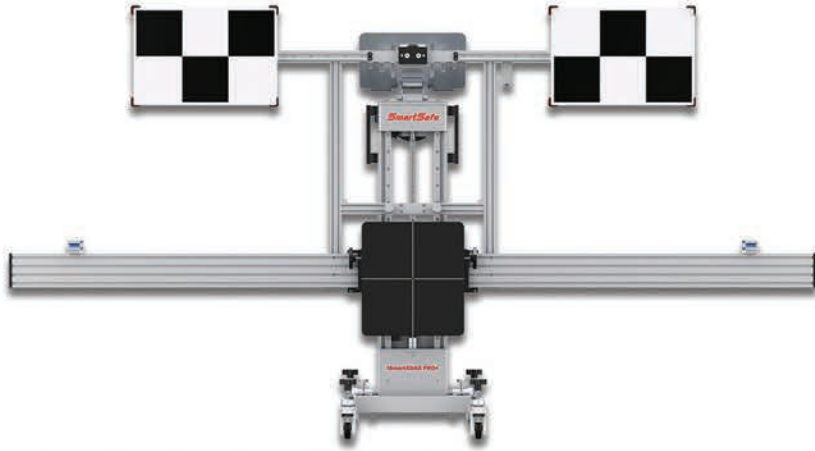

PRECISE & SIMPLE

ADAS SOLUTION

~~X~~-431 ADAS PRO PLUS STANDARD KIT

X-431 ADAS PRO PLUS

The X-431 ADAS Pro Plus is a precise stationary ADAS system. The wheel clamp based system along with laser measurement accuracy will have calibrations completed in minutes.

LDW "Standard" Package

Additional Products

Optional Targets (All Panels are Universal)

Tesla Upgrade Package (301181050)

Radar Alignment Tool (701020174)

X-431 ADAS Pro Plus Radar Calibration Upgrade Package (702010001)

Forward Facing ADAS Space Requirement

Dynamic Calibration

BUICK	CHEVROLET	FORD
BMW	GMC	FCA
ALFA ROMEO	JEEP	FIAT
VOLVO	LINCOLN	

**LAUNCH
TECH USA**
CREATE • CHANGE

*Scan to View
Our Products Online*

This is the required space to place ADAS calibration targets. Space requirement as the vehicle or other equipments should be considered in accordance with specific conditions.