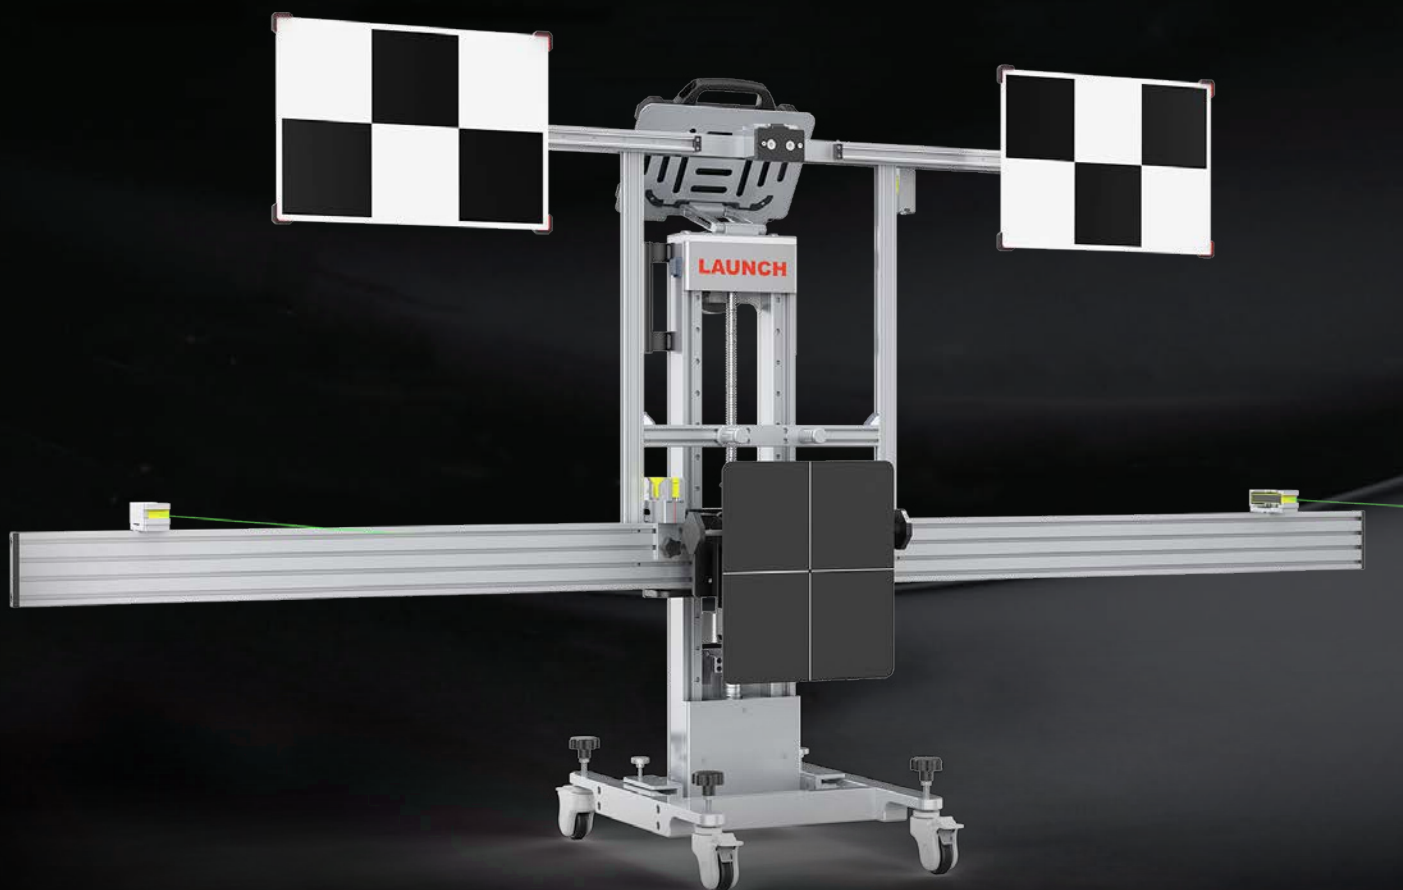

PRECISE & SIMPLE

ADAS SOLUTION

~~X~~-431 ADAS PRO PLUS STANDARD KIT

X-431 ADAS PRO PLUS

The X-431 ADAS Pro Plus is a precise stationary ADAS system. The wheel clamp based system along with laser measurement accuracy will have calibrations completed in minutes.

LDW "Standard" Package

Additional Products

Optional Targets (All Panels are Universal)

Tesla Upgrade Package (301181050)

Radar Alignment Tool (701020174)

X-431 ADAS Pro Plus Radar Calibration Upgrade Package (702010001)

Forward Facing ADAS Space Requirement

Dynamic Calibration

BUICK	CHEVROLET	FORD
BMW	GMC	FCA
ALFA ROMEO	JEEP	FIAT
VOLVO	LINCOLN	

**LAUNCH
TECH USA**
CREATE • CHANGE

*Scan to View
Our Products Online*

This is the required space to place ADAS calibration targets. Space requirement as the vehicle or other equipments should be considered in accordance with specific conditions.