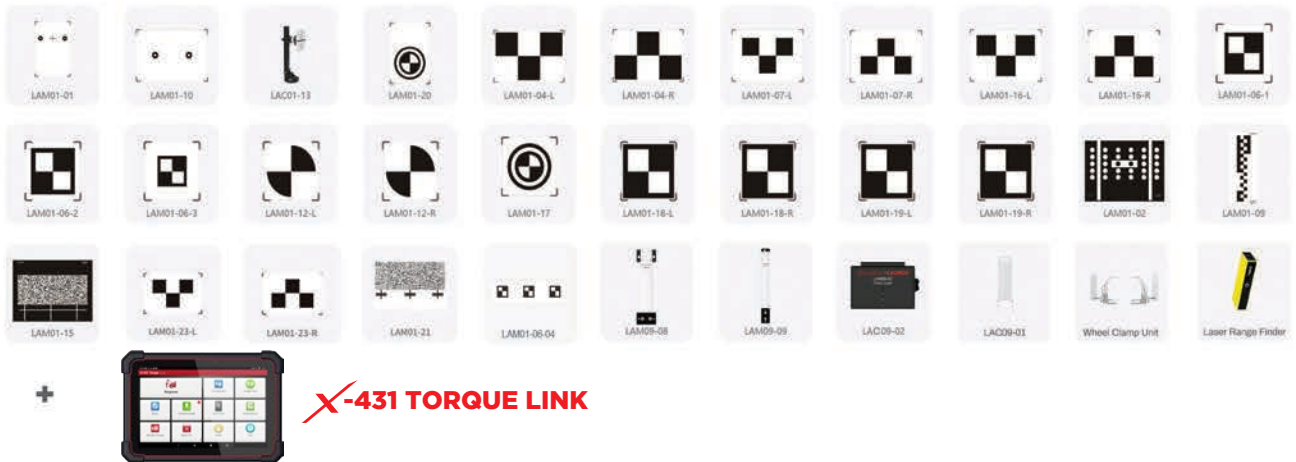

PRECISE & SIMPLE

ADAS SOLUTION

~~X~~-431 ADAS PRO PLUS STANDARD KIT

X-431 ADAS PRO PLUS

The X-431 ADAS Pro Plus is a precise stationary ADAS system. The wheel clamp based system along with laser measurement accuracy will have calibrations completed in minutes.

LDW "Standard" Package

Additional Products

Optional Targets (All Panels are Universal)

Tesla Upgrade Package (301181050)

Radar Alignment Tool (701020174)

X-431 ADAS Pro Plus Radar Calibration Upgrade Package (702010001)

Forward Facing ADAS Space Requirement

Dynamic Calibration

BUICK	CHEVROLET	FORD
BMW	GMC	FCA
ALFA ROMEO	JEEP	FIAT
VOLVO	LINCOLN	

**LAUNCH
TECH USA**
CREATE • CHANGE

*Scan to View
Our Products Online*

This is the required space to place ADAS calibration targets. Space requirement as the vehicle or other equipments should be considered in accordance with specific conditions.