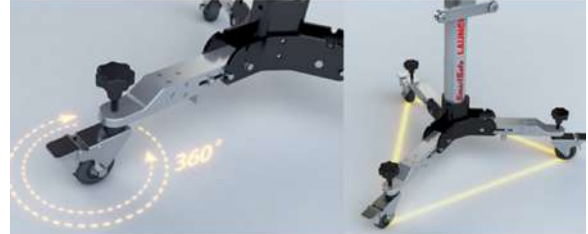

**New!
LAUNCH
X-431 PADIII**

**2yrs
software
updates
FREE**

**LAUNCH
X-431 ADAS Mobile**
Automotive Calibration Equipment

LAUNCH

X-431 ADAS MOBILE (Front Camera Targets)

INCLUDED

LDW (Lane Departure Warning) Panels - Small Size

LDW (Lane Departure Warning) Panels - Normal Size

LAUNCH

Corner Reflector LAC05-03
Bonus with purchase
 while quantities last

X-431 PAD III (included in combo)

- ## Features
- | Built-in ADAS Software
 - | Featuring an open Android operating system for a true tablet experience install third party apps and software
 - | Featuring Tech-to-Tech live remote diagnostic support capability 8 core processor
 - | Bluetooth VCI with high performance data refresh
 - | Auto-ID available on all vehicle systems & modules
 - | Graphs live data stream
 - | 10.1 high resolution capacitive screen
 - | Dual charging indicator
 - | 2 years of weekly on-click wi-fi updates
 - | High resolution camera with still and video capabilities (front and rear)
 - | OE-Level access to Asian, European and Domestic applications for module coding, resets, relearns and bi-directional capabilities
 - | Exotic vehicle coverage available
 - | Featuring larger memory and storage space: 2 GB RAM + 64 GB ROM
 - | Features a back kickstand for lightweight and functional support