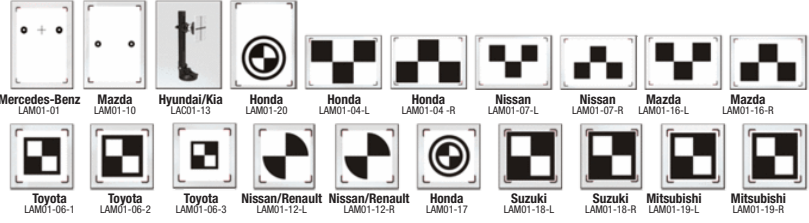

**New!
LAUNCH
X-431 PADIII**

**2yrs
software
updates
FREE**

**LAUNCH
X-431 ADAS Mobile**
Automotive Calibration Equipment

LAUNCH

X-431 ADAS MOBILE (Front Camera Targets)

INCLUDED

LDW (Lane Departure Warning) Panels - Small Size

LDW (Lane Departure Warning) Panels - Normal Size

LAUNCH

Corner Reflector LAC05-03
Bonus with purchase
 while quantities last

X-431 PAD III (included in combo)

- ## Features
- | Built-in ADAS Software
 - | Featuring an open Android operating system for a true tablet experience install third party apps and software
 - | Featuring Tech-to-Tech live remote diagnostic support capability 8 core processor
 - | Bluetooth VCI with high performance data refresh
 - | Auto-ID available on all vehicle systems & modules
 - | Graphs live data stream
 - | 10.1 high resolution capacitive screen
 - | Dual charging indicator
 - | 2 years of weekly on-click wi-fi updates
 - | High resolution camera with still and video capabilities (front and rear)
 - | OE-Level access to Asian, European and Domestic applications for module coding, resets, relearns and bi-directional capabilities
 - | Exotic vehicle coverage available
 - | Featuring larger memory and storage space: 2 GB RAM + 64 GB ROM
 - | Features a back kickstand for lightweight and functional support